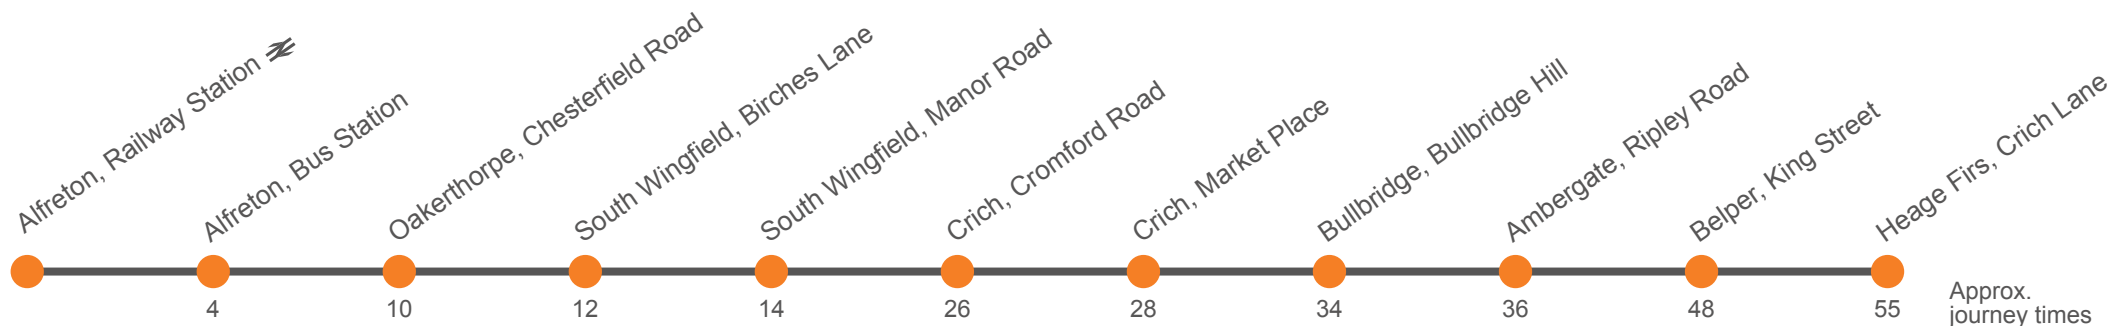

Hol Derbyshire School Holidays Only

Sch Derbyshire Schooldays Only

142

Alfreton to Nether Heage via Belper

Effective from: 05/07/2021

Little's Travel

Saturday

Alfreton, Railway Station	...	1010	1345	1615	
Alfreton, Bus Station	arr	...	1013	1350	1620
Alfreton, Bus Station	dep	...	1013	1350	1630
Oakerthorpe, Fourlane Ends,	...	1020	1355	1635	
South Wingfield, Birches Lane	...	1022	1357	1637	
South Wingfield, Market Place	...	1024	1359	1639	
Crich, Tramway Museum	0807	1036	1411	1651	
Crich, Market Place	0809	1038	1413	1653	
Bullbridge, Canal Inn	0815	1044	1419	1659	
Ambergate, Railway Station	0817	1046	1421	1701	
Belper, King Street, Stop B	arr 0825	1057	1432	1712	
Belper, King Street, Stop B	dep 0840	1057	1435	...	
Heage Firs, Ridgeway On The Hill	0847	1104	1442	...	
Nether Heage, Stores	0849	1106	1444	...	

Monday to Friday

Nether Heage, Stores	...	0849	1106	...	1444	...
Heage Firs, Ridgeway On The Hill	...	0851	1108	...	1446	...
Belper, School Bus Park		1511
Belper, King Street, Stop B	<i>arr</i>	0900	1117	...	1455	1516
Belper, King Street, Stop B	<i>dep</i>	0743	0910	...	1302	...
Ambergate, Railway Station		0751	0918	...	1310	...
Bullbridge, Canal Inn		0753	0920	...	1312	...
Crich, Market Place		0759	0926	...	1318	...
Crich, Tramway Museum		0805	0930	...	1322	...
South Wingfield, Market Place	...	0937	...	1329	...	1545
South Wingfield, Birches Avenue	...	0939	...	1331	...	1547
Oakerthorpe, Fourlane Ends	...	0941	...	1333	...	1549
Alfreton, Bus Station	...	0947	...	1339	...	1555
Alfreton, Railway Station	...	0951	...	1343	...	1600