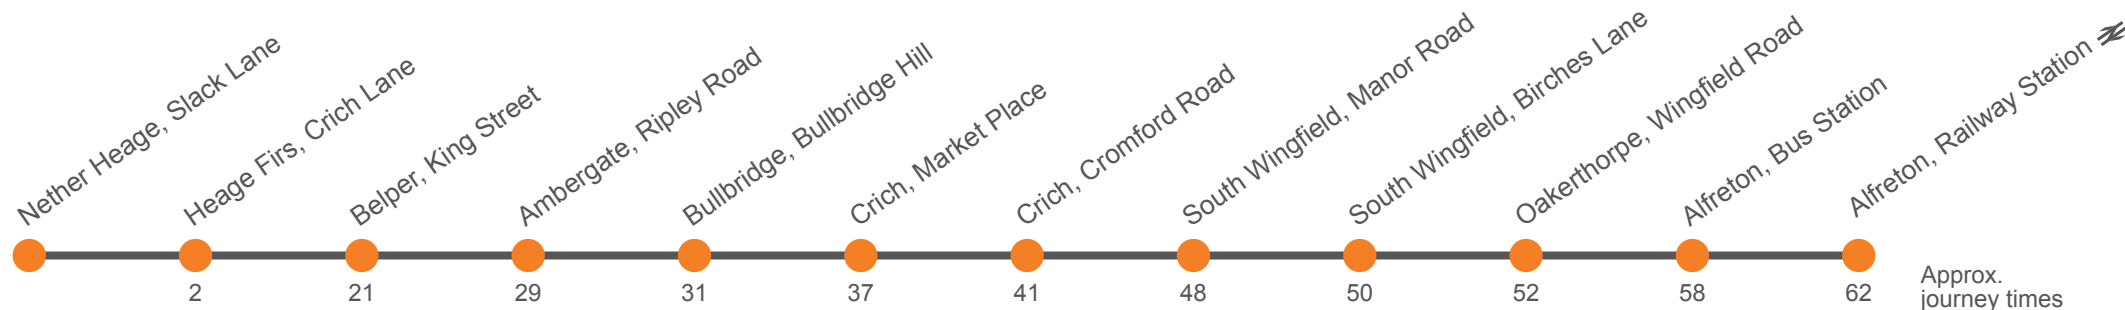

Monday to Friday

Nether Heage, Stores	...	0849	1106	...	1444	...
Heage Firs, Ridgeway On The Hill	...	0851	1108	...	1446	...
Belper, School Bus Park		1511
Belper, King Street, Stop B	<i>arr</i>	0900	1117	...	1455	1516
Belper, King Street, Stop B	<i>dep</i>	0743	0910	...	1302	...
Ambergate, Railway Station		0751	0918	...	1310	...
Bullbridge, Canal Inn		0753	0920	...	1312	...
Crich, Market Place		0759	0926	...	1318	...
Crich, Tramway Museum		0805	0930	...	1322	...
South Wingfield, Market Place	...	0937	...	1329	...	1545
South Wingfield, Birches Avenue	...	0939	...	1331	...	1547
Oakerthorpe, Fourlane Ends	...	0941	...	1333	...	1549
Alfreton, Bus Station	...	0947	...	1339	...	1555
Alfreton, Railway Station	...	0951	...	1343	...	1600

142

Nether Heage to Alfreton via Belper

Effective from: 05/07/2021

Little's Travel

Saturday

Nether Heage, Stores	...	0849	1106	...	1444	...
Heage Firs, Ridgeway On The Hill	...	0851	1108	...	1446	...
Belper, King Street, Stop B <i>arr</i>	...	0900	1117	...	1455	...
Belper, King Street, Stop B <i>dep</i>	0743	0910	...	1302	...	1518
Ambergate, Railway Station	0751	0918	...	1310	...	1526
Bullbridge, Canal Inn	0753	0920	...	1312	...	1528
Crich, Market Place	0759	0926	...	1318	...	1534
Crich, Tramway Museum	0805	0930	...	1322	...	1538
South Wingfield, Market Place	...	0937	...	1329	...	1545
South Wingfield, Birches Avenue	...	0939	...	1331	...	1547
Oakerthorpe, Fourlane Ends	...	0941	...	1333	...	1549
Alfreton, Bus Station	...	0947	...	1339	...	1555
Alfreton, Railway Station	...	0951	...	1343	...	1600