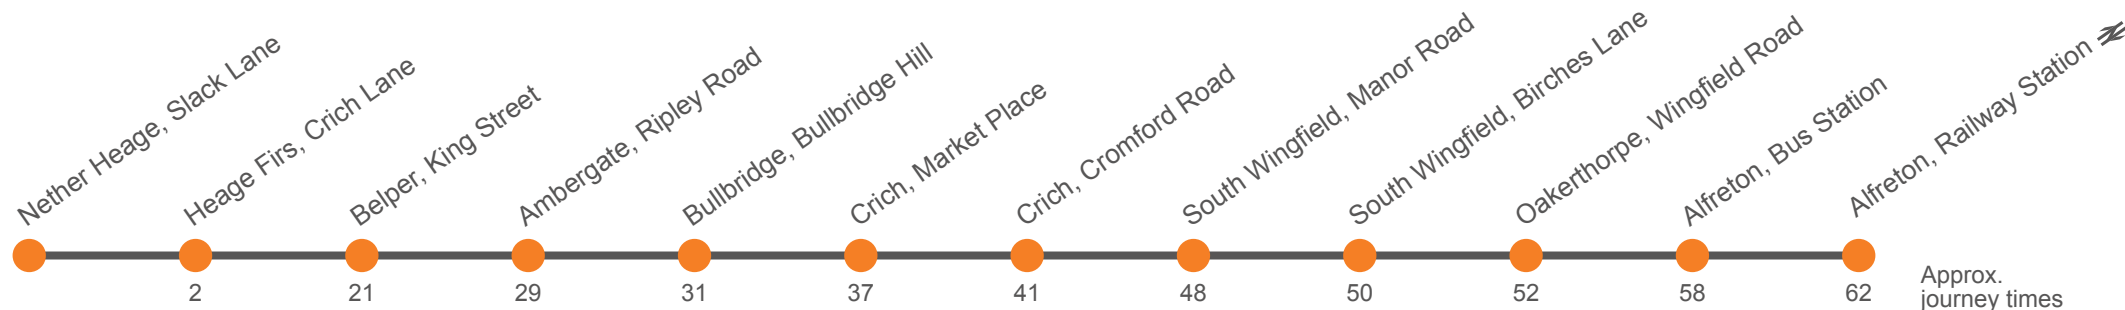

Hol Derbyshire School Holidays Only

Sch Derbyshire Schooldays Only

142

Alfreton to Nether Heage via Belper

Effective from: 05/07/2021

Little's Travel

Saturday

Alfreton, Railway Station	...	1010	1345	1615	
Alfreton, Bus Station	arr	...	1013	1350	1620
Alfreton, Bus Station	dep	...	1013	1350	1630
Oakerthorpe, Fourlane Ends,	...	1020	1355	1635	
South Wingfield, Birches Lane	...	1022	1357	1637	
South Wingfield, Market Place	...	1024	1359	1639	
Crich, Tramway Museum	0807	1036	1411	1651	
Crich, Market Place	0809	1038	1413	1653	
Bullbridge, Canal Inn	0815	1044	1419	1659	
Ambergate, Railway Station	0817	1046	1421	1701	
Belper, King Street, Stop B	arr 0825	1057	1432	1712	
Belper, King Street, Stop B	dep 0840	1057	1435	...	
Heage Firs, Ridgeway On The Hill	0847	1104	1442	...	
Nether Heage, Stores	0849	1106	1444	...	

Monday to Friday

Nether Heage, Stores	...	0849	1106	...	1444	...
Heage Firs, Ridgeway On The Hill	...	0851	1108	...	1446	...
Belper, School Bus Park		1511
Belper, King Street, Stop B	<i>arr</i>	0900	1117	...	1455	1516
Belper, King Street, Stop B	<i>dep</i>	0743	0910	...	1302	...
Ambergate, Railway Station		0751	0918	...	1310	...
Bullbridge, Canal Inn		0753	0920	...	1312	...
Crich, Market Place		0759	0926	...	1318	...
Crich, Tramway Museum		0805	0930	...	1322	...
South Wingfield, Market Place	...	0937	...	1329	...	1545
South Wingfield, Birches Avenue	...	0939	...	1331	...	1547
Oakerthorpe, Fourlane Ends	...	0941	...	1333	...	1549
Alfreton, Bus Station	...	0947	...	1339	...	1555
Alfreton, Railway Station	...	0951	...	1343	...	1600