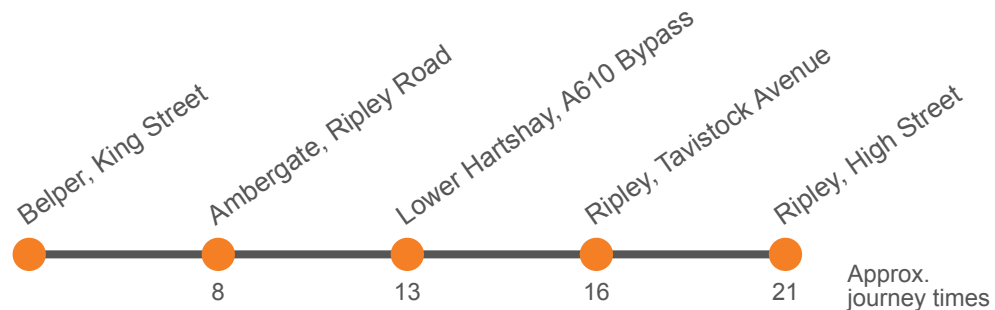

## Belper to Ripley via Ambergate

Effective from: 20/07/2020

Little's Travel

### Monday to Friday

Belper, King Street, Stop B	1119
Ambergate, Railway Station	1127
Bullbridge, Ripley Road	1129
Bypass, A610 Bypass	1132
Ripley, Northam Drive	1135
Ripley, Market Place	1140

## Ripley to Belper via Ambergate

Effective from: 20/07/2020

Little's Travel