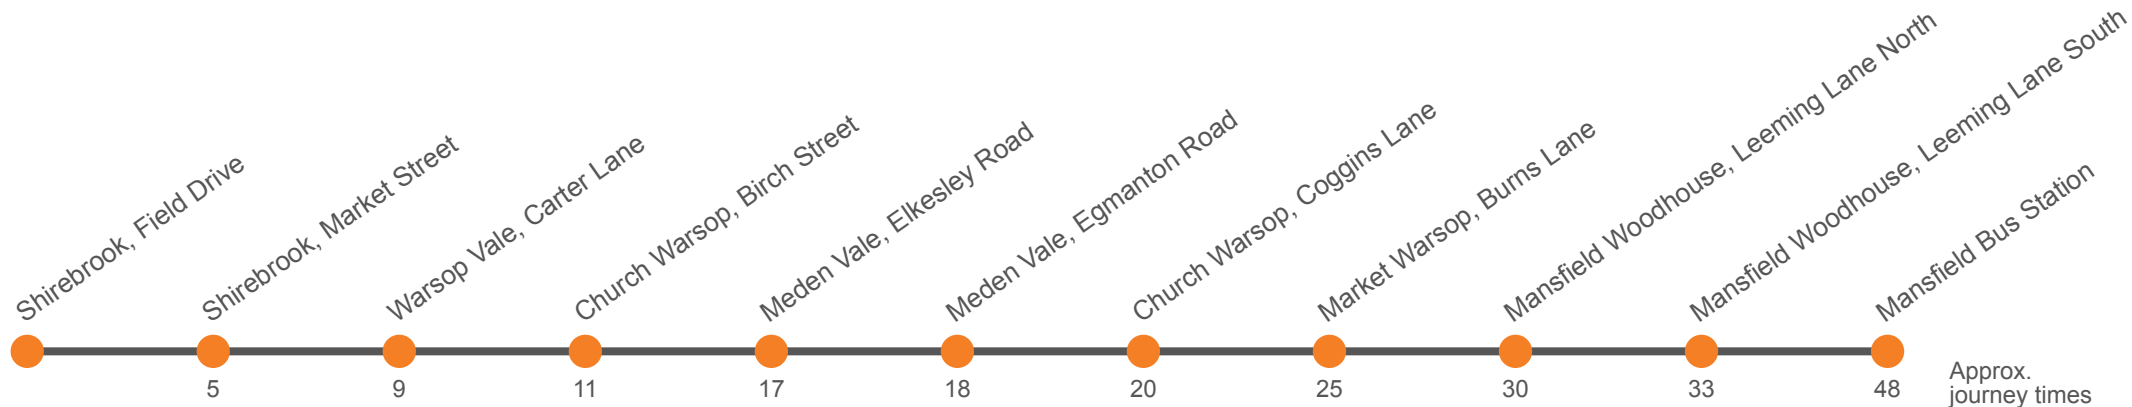

Sunday

Mansfield, Bus Station, Bay E	0905	05	1705	1805	1905
Mansfield Woodhouse, The Pastures	0915	15	1715	1815	1915
Market Warsop, Church Street	0923	23	1723	1823	1923
Coggins Lane, Coggins Lane	0928	28	1728	1828	1928
Cauntton Close, Egmanton Road	0930	30	1730	1830	1930
Elkesley Road, Elkesley Road	0931	31	1731	1831	1931
Church Warsop, Laurel Avenue	0937	37	1737	1837	1937
Warsop Vale, Vale Hotel	0940	40	1740	1840	1940
Shirebrook, Market Place	0945	45	1745	1845	1945
Shirebrook, Field Drive	0950	50	1750	1850	1950

Then at these mins past the hour until

Sunday

Shirebrook, Field Drive	0955		55		1655	1755	1855
Shirebrook, Market Place	1000		00		1700	1800	1900
Warsop, Vale Hotel	1004	Then at these mins past the hour	04	until	1704	1804	1904
Church Warsop, Birch Street	1006		06		1706	1806	1906
Elkesley Road, Elkesley Road	1012		12		1712	1812	1912
Caunton Close, Egmanon Road	1013		13		1713	1813	1913
Coggins Lane, Coggins Lane	1015		15		1715	1815	1915
Market Warsop, Woodland Grove	1020		20		1720	1820	1920
Mansfield Woodhouse, The Pastures	1025		25		1725	1825	1925
Mansfield Woodhouse, King St	1028		28		1728	1828	1928
Mansfield, Bus Station, Bay E	1043		43		1743	1843	1943