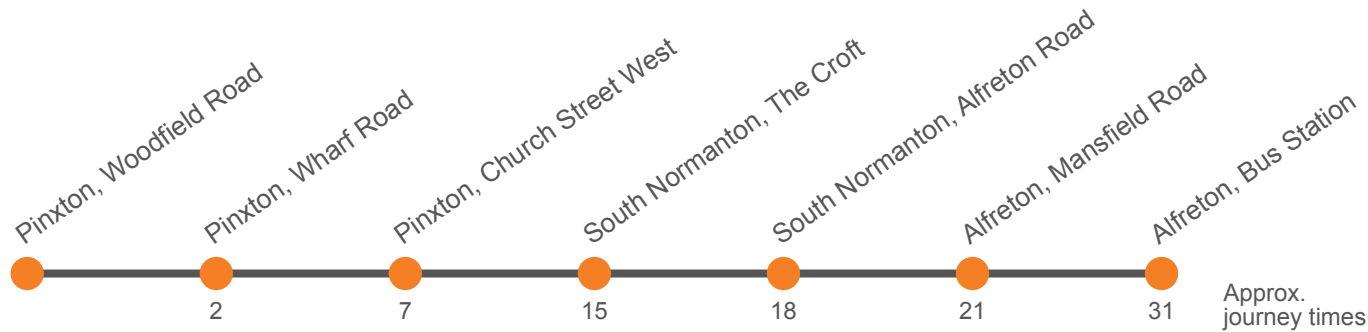

231

Pinxton - Alfreton

Effective from: 30/08/2020

Stagecoach East Midlands

Monday to Friday

Brookhill Avenue, Woodfield Road	1002	1102	1202	1302
Toll Bar, Wharf Road	1004	1104	1204	1304
Oak Close, Church Street West	1009	1109	1209	1309
The Croft, The Croft	1017	1117	1217	1317
South Normanton, Market Street Junction	1020	1120	1220	1320
Alfreton, Railway Station	1023	1123	1223	1323
Alfreton, Bus Station	1033	1133	1233	1333

231

Pinxton - Alfreton

Effective from: 30/08/2020

Stagecoach East Midlands

Saturday

Brookhill Avenue, Woodfield Road	1002	1102	1202	1302
Toll Bar, Wharf Road	1004	1104	1204	1304
Oak Close, Church Street West	1009	1109	1209	1309
The Croft, The Croft	1017	1117	1217	1317
South Normanton, Market Street Junction	1020	1120	1220	1320
Alfreton, Railway Station	1023	1123	1223	1323
Alfreton, Bus Station	1033	1133	1233	1333