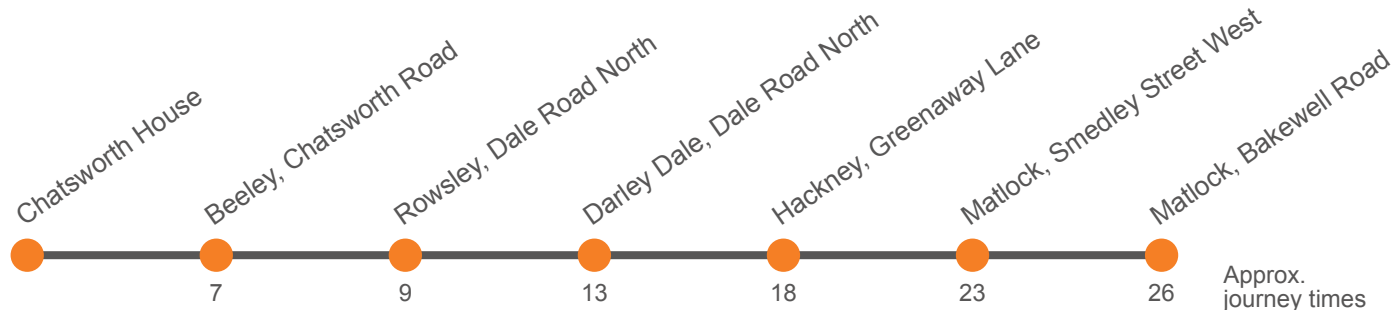

Sunday

| | | | | | | |
|-----------------------------------|------|------|------|------|------|------|
| Matlock, Railway Station, Stand 3 | 0920 | 1040 | 1240 | 1400 | 1545 | 1700 |
| Matlock, Bakewell Road, (Stand A) | 0925 | 1045 | 1245 | 1405 | 1550 | 1705 |
| Matlock, Smedley Street West | 0927 | 1047 | 1247 | 1407 | 1552 | 1707 |
| Darley Dale, Broad Walk | 0937 | 1057 | 1256 | 1416 | 1601 | 1716 |
| Rowsley, Chatsworth Road | 0941 | 1101 | 1300 | 1420 | 1605 | 1720 |
| Beeley | 0944 | 1104 | 1304 | 1424 | 1609 | 1724 |
| Chatsworth House | 0952 | 1112 | 1312 | 1432 | 1617 | 1732 |

217

Chatsworth House to Matlock via Rowsley and Hackney

Effective from: 29/08/2021

Stagecoach Yorkshire

Monday to Friday

| | | | | |
|--------------------------------------|-------------|-------------|-------------|-------------|
| Chatsworth House | 1004 | 1204 | 1504 | 1704 |
| Beeley | 1011 | 1211 | 1511 | 1711 |
| Rowsley, Peak Village | 1014 | 1214 | 1514 | 1713 |
| Darley Dale, Broad Walk | 1018 | 1218 | 1518 | 1717 |
| Hackney, Primary School | 1023 | 1223 | 1523 | 1722 |
| Matlock, Smedley Street West | 1028 | 1228 | 1528 | 1727 |
| Matlock, Bakewell Rd, Stand B | 1031 | 1231 | 1531 | 1730 |

217

Chatsworth House to Matlock via Rowsley and Hackney

Effective from: 29/08/2021

Stagecoach Yorkshire

Saturday

| | | | | |
|-------------------------------|------|------|------|------|
| Chatsworth House | 1004 | 1204 | 1504 | 1704 |
| Beeley | 1011 | 1211 | 1511 | 1711 |
| Rowsley, Peak Village | 1014 | 1214 | 1514 | 1714 |
| Darley Dale, Broad Walk | 1018 | 1218 | 1518 | 1718 |
| Hackney, Primary School | 1023 | 1223 | 1523 | 1722 |
| Matlock, Smedley Street West | 1028 | 1228 | 1528 | 1727 |
| Matlock, Bakewell Rd, Stand B | 1031 | 1231 | 1531 | 1730 |