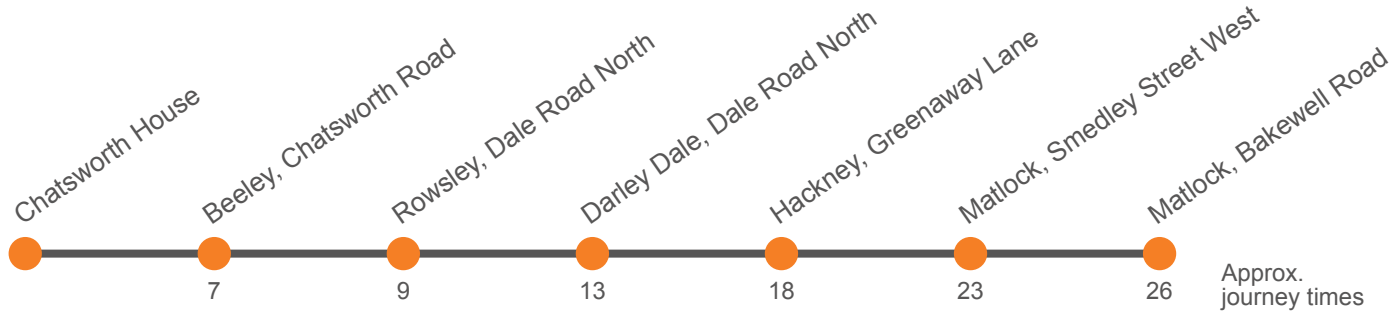

217

Chatsworth House to Matlock via Rowsley and Hackney

Effective from: 29/08/2021

Stagecoach Yorkshire

Monday to Friday

| | | | | |
|--------------------------------------|-------------|-------------|-------------|-------------|
| Chatsworth House | 1004 | 1204 | 1504 | 1704 |
| Beeley | 1011 | 1211 | 1511 | 1711 |
| Rowsley, Peak Village | 1014 | 1214 | 1514 | 1713 |
| Darley Dale, Broad Walk | 1018 | 1218 | 1518 | 1717 |
| Hackney, Primary School | 1023 | 1223 | 1523 | 1722 |
| Matlock, Smedley Street West | 1028 | 1228 | 1528 | 1727 |
| Matlock, Bakewell Rd, Stand B | 1031 | 1231 | 1531 | 1730 |

217

Chatsworth House to Matlock via Rowsley and Hackney

Effective from: 29/08/2021

Stagecoach Yorkshire

Saturday

| | | | | |
|-------------------------------|------|------|------|------|
| Chatsworth House | 1004 | 1204 | 1504 | 1704 |
| Beeley | 1011 | 1211 | 1511 | 1711 |
| Rowsley, Peak Village | 1014 | 1214 | 1514 | 1714 |
| Darley Dale, Broad Walk | 1018 | 1218 | 1518 | 1718 |
| Hackney, Primary School | 1023 | 1223 | 1523 | 1722 |
| Matlock, Smedley Street West | 1028 | 1228 | 1528 | 1727 |
| Matlock, Bakewell Rd, Stand B | 1031 | 1231 | 1531 | 1730 |

217

Chatsworth House to Matlock via Rowsley and Hackney

Effective from: 29/08/2021

Stagecoach Yorkshire

Sunday

| | | | | | | |
|-----------------------------------|------|------|------|------|------|------|
| Chatsworth House | 0957 | 1122 | 1322 | 1437 | 1622 | 1737 |
| Beeley | 1005 | 1130 | 1330 | 1445 | 1630 | 1745 |
| Rowsley, Peak Village | 1008 | 1133 | 1333 | 1448 | 1633 | 1748 |
| Darley Dale, Broad Walk | 1012 | 1137 | 1337 | 1452 | 1637 | 1752 |
| Hackney, Primary School | 1016 | 1141 | 1341 | 1456 | 1640 | 1755 |
| Matlock, Smedley Street West | 1021 | 1146 | 1346 | 1501 | 1646 | 1801 |
| Matlock, Bakewell Rd, Stand B | 1023 | 1148 | 1348 | 1503 | 1648 | 1803 |
| Matlock, Railway Station, Stand 3 | 1028 | 1153 | 1353 | 1508 | 1653 | 1808 |