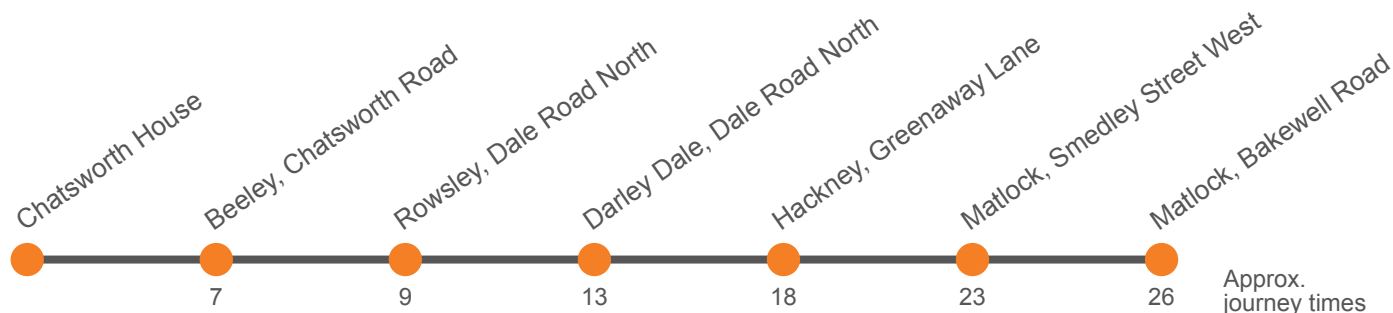

217

Chatsworth House to Matlock via Rowsley and Hackney

Effective from: 29/08/2021

Stagecoach Yorkshire

Monday to Friday

| | | | | |
|--------------------------------------|-------------|-------------|-------------|-------------|
| Chatsworth House | 1004 | 1204 | 1504 | 1704 |
| Beeley | 1011 | 1211 | 1511 | 1711 |
| Rowsley, Peak Village | 1014 | 1214 | 1514 | 1713 |
| Darley Dale, Broad Walk | 1018 | 1218 | 1518 | 1717 |
| Hackney, Primary School | 1023 | 1223 | 1523 | 1722 |
| Matlock, Smedley Street West | 1028 | 1228 | 1528 | 1727 |
| Matlock, Bakewell Rd, Stand B | 1031 | 1231 | 1531 | 1730 |

217

Chatsworth House to Matlock via Rowsley and Hackney

Effective from: 29/08/2021

Stagecoach Yorkshire

Saturday

| | | | | |
|-------------------------------|------|------|------|------|
| Chatsworth House | 1004 | 1204 | 1504 | 1704 |
| Beeley | 1011 | 1211 | 1511 | 1711 |
| Rowsley, Peak Village | 1014 | 1214 | 1514 | 1714 |
| Darley Dale, Broad Walk | 1018 | 1218 | 1518 | 1718 |
| Hackney, Primary School | 1023 | 1223 | 1523 | 1722 |
| Matlock, Smedley Street West | 1028 | 1228 | 1528 | 1727 |
| Matlock, Bakewell Rd, Stand B | 1031 | 1231 | 1531 | 1730 |

217

Chatsworth House to Matlock via Rowsley and Hackney

Effective from: 29/08/2021

Stagecoach Yorkshire

Sunday

| | | | | | | |
|-----------------------------------|------|------|------|------|------|------|
| Chatsworth House | 0957 | 1122 | 1322 | 1437 | 1622 | 1737 |
| Beeley | 1005 | 1130 | 1330 | 1445 | 1630 | 1745 |
| Rowsley, Peak Village | 1008 | 1133 | 1333 | 1448 | 1633 | 1748 |
| Darley Dale, Broad Walk | 1012 | 1137 | 1337 | 1452 | 1637 | 1752 |
| Hackney, Primary School | 1016 | 1141 | 1341 | 1456 | 1640 | 1755 |
| Matlock, Smedley Street West | 1021 | 1146 | 1346 | 1501 | 1646 | 1801 |
| Matlock, Bakewell Rd, Stand B | 1023 | 1148 | 1348 | 1503 | 1648 | 1803 |
| Matlock, Railway Station, Stand 3 | 1028 | 1153 | 1353 | 1508 | 1653 | 1808 |