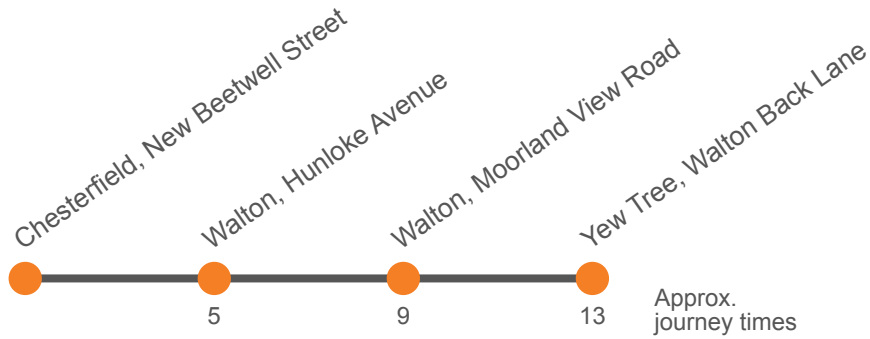

### Saturday

Yew Tree, Walton Back Lane	1830	1930	2030	2130	2230
Walton, Netherfield Road	1832	1932	2032	2132	2232
Walton, Shops	1834	1934	2034	2134	2234
Walton, Hunloke Avenue	1837	1937	2037	2137	2237
Chesterfield, New Beetwell Street, Stop B5	1843	1943	2043	2143	2243

### Sunday

Yew Tree, Walton Back Lane	0930	Then at these mins past the hour	30	until	2030	2130	2230
Walton, Netherfield Road	0932		32		2032	2132	2232
Walton, Shops	0934		34		2034	2134	2234
Walton, Hunloke Avenue	0937		37		2037	2137	2237
Chesterfield, New Beetwell Street, Stop B5	0943		43		2043	2143	2243

### Monday to Friday

<b>Chesterfield, New Beetwell Street, Stop B11</b>	<b>1917</b>	<b>2017</b>	<b>2117</b>	<b>2217</b>	<b>2317</b>
<b>Walton, Hunloke Avenue</b>	<b>1922</b>	<b>2022</b>	<b>2122</b>	<b>2222</b>	<b>2322</b>
<b>Walton, Shops</b>	<b>1926</b>	<b>2026</b>	<b>2126</b>	<b>2226</b>	<b>2326</b>
<b>Yew Tree, Walton Back Lane</b>	<b>1930</b>	<b>2030</b>	<b>2130</b>	<b>2230</b>	<b>2330</b>
<b>Walton, Netherfield Road</b>	...	...	...	...	<b>2332</b>

## Sunday

Chesterfield, New Beetwell Street, Stop B11	0917	Then at these mins past the hour	17	until	2117	2217	2317
Walton, Hunloke Avenue	0922		22		2122	2222	2322
Walton, Shops	0926		26		2126	2226	2326
Yew Tree, Walton Back Lane	0930		30		2130	2230	2330
Walton, Netherfield Road	...		...		...	...	2332