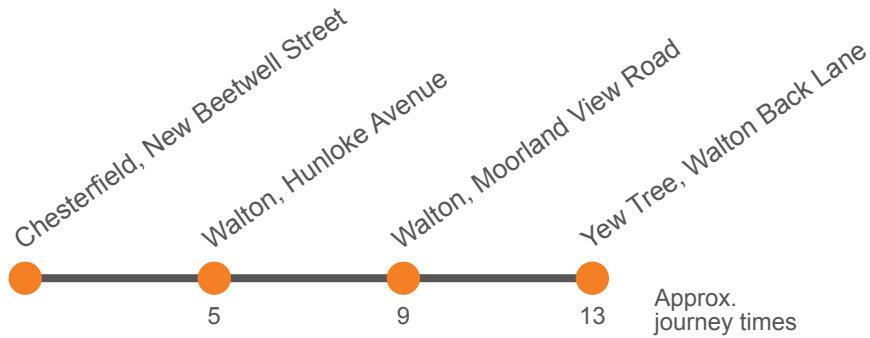

## Chesterfield - Yew Tree

Effective from: 24/01/2021

Stagecoach Chesterfield

## Saturday

Chesterfield, New Beetwell Street, Stop B11	1917	2017	2117	2217	2317
Walton, Hunloke Avenue	1922	2022	2122	2222	2322
Walton, Shops	1926	2026	2126	2226	2326
Yew Tree, Walton Back Lane	1930	2030	2130	2230	2330
Walton, Netherfield Road	...	...	...	...	2332

## Sunday

Chesterfield, New Beetwell Street, Stop B11	0917	Then at these mins past the hour	17	until	2117	2217	2317
Walton, Hunloke Avenue	0922		22		2122	2222	2322
Walton, Shops	0926		26		2126	2226	2326
Yew Tree, Walton Back Lane	0930		30		2130	2230	2330
Walton, Netherfield Road	...		...		...	...	2332