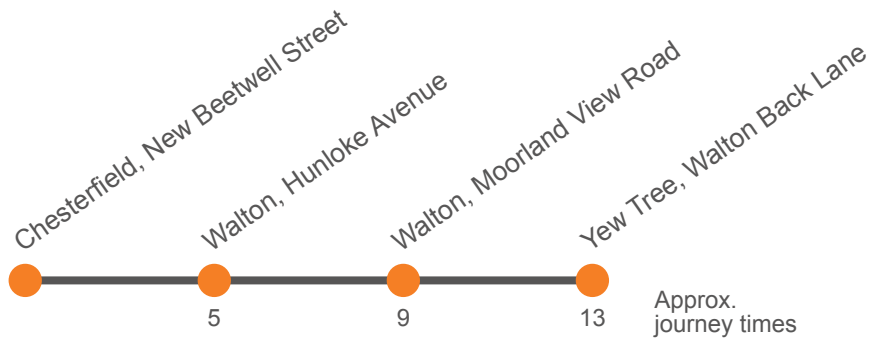

## Chesterfield - Yew Tree

Effective from: 24/01/2021

Stagecoach Chesterfield

### Monday to Friday

<b>Chesterfield, New Beetwell Street, Stop B11</b>	<b>1917</b>	<b>2017</b>	<b>2117</b>	<b>2217</b>	<b>2317</b>
<b>Walton, Hunloke Avenue</b>	<b>1922</b>	<b>2022</b>	<b>2122</b>	<b>2222</b>	<b>2322</b>
<b>Walton, Shops</b>	<b>1926</b>	<b>2026</b>	<b>2126</b>	<b>2226</b>	<b>2326</b>
<b>Yew Tree, Walton Back Lane</b>	<b>1930</b>	<b>2030</b>	<b>2130</b>	<b>2230</b>	<b>2330</b>
<b>Walton, Netherfield Road</b>	...	...	...	...	<b>2332</b>

## Sunday

Chesterfield, New Beetwell Street, Stop B11	0917	Then at these mins past the hour	17	until	2117	2217	2317
Walton, Hunloke Avenue	0922		22		2122	2222	2322
Walton, Shops	0926		26		2126	2226	2326
Yew Tree, Walton Back Lane	0930		30		2130	2230	2330
Walton, Netherfield Road	...		...		...	...	2332