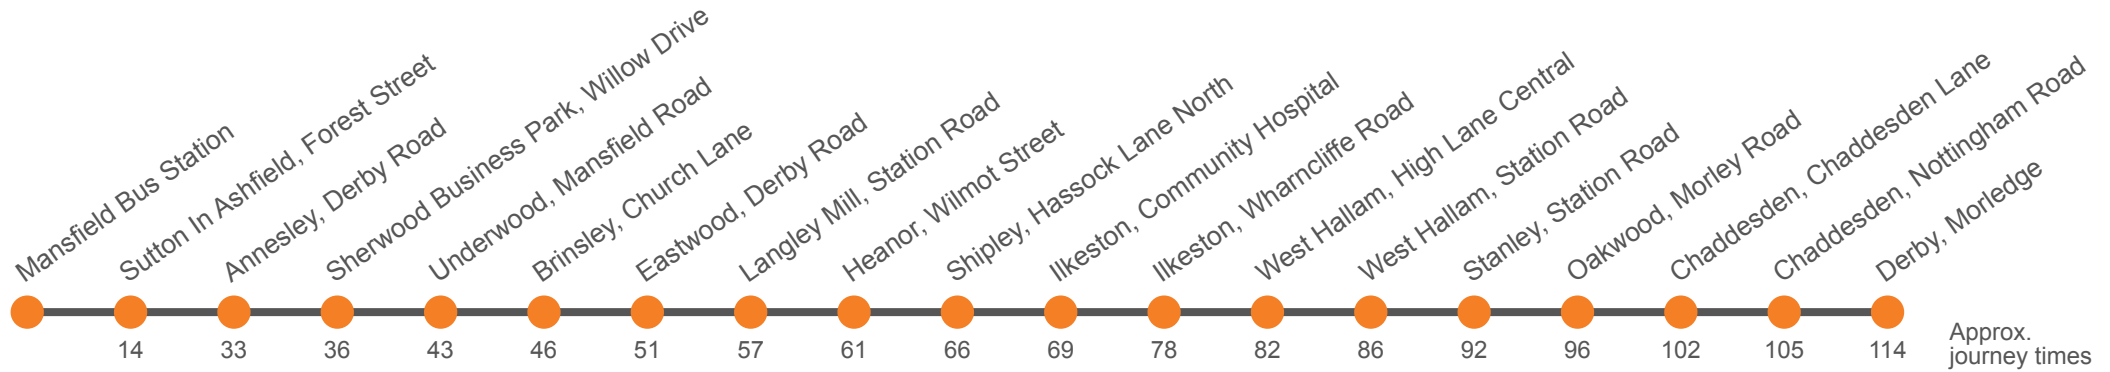

Monday to Friday

Mansfield, Bus Station	...	0605	0705	0810	0927	27	1427	1527	1640	1740	1840
Sutton In Ashfield, Forest Street	...	0619	0719	0825	0941	41	1441	1542	1655	1754	1853
Kirby, Pond Street	...	0631	0731	0838	0953	53	1453	1554	1707	1806	1903
Annesley, Badger Box	...	0638	0738	0845	1000	00	1500	1603	1716	1813	1910
Willow Drive Top, Willow Drive	...	0641	0741	0850	1003	03	1503	1606	1719	1816	1913
Underwood, Institute	...	0648	0748	0900	1010	10	1510	1613	1726	1823	1920
Brinsley, Church Lane	...	0651	0751	0903	1013	13	1513	1616	1729	1826	1923
Eastwood, Morrisons	0600	0658	0756	0908	1018	18	1518	1621	1734	1831	1928
Langley Mill, Trentbarton Garage	0606	0704	0802	0914	1024	24	1524	1627	1740	1837	1933
Heanor, Wilmot Street, Stop 5	0610	0708	0806	0918	1028	28	1528	1632	1745	1841	...
Shipley	0615	0713	0811	0923	1033	33	1533	1637	1750	1846	...
Ilkeston, Community Hospital	0618	0716	0814	0926	1036	36	1536	1640	1753	1849	...
Ilkeston, Wharncliffe Road	0624	0725	0825	0935	1045	45	1545	1649	1802	1856	...
West Hallam, Newdigate Arms	0628	0729	0829	0939	1049	49	1549	1654	1808	1900	...
West Hallam, High Lane West	0632	0733	0833	0943	1053	53	1553	1659	1812	1904	...
West Hallam, Station Road	0634	0735	0835	0945	1055	55	1555	1701	1814	1906	...
Stanley, White Hart	0636	0739	0839	0949	1059	59	1559	1705	1818	1909	...
Oakwood, Kings Corner	0638	0743	0843	0953	1103	03	1603	1709	1822	1913	...
Chaddesden, Wilmot Arms	0643	0749	0850	0958	1108	08	1608	1714	1827	1918	...
Chaddesden, Lane End	0646	0753	0853	1001	1111	11	1611	1717	1830	1921	...
Bus Station, Morledge	0655	0805	0905	1010	1120	20	1620	1727	1840	1930	...

Then at these mins past the hour until