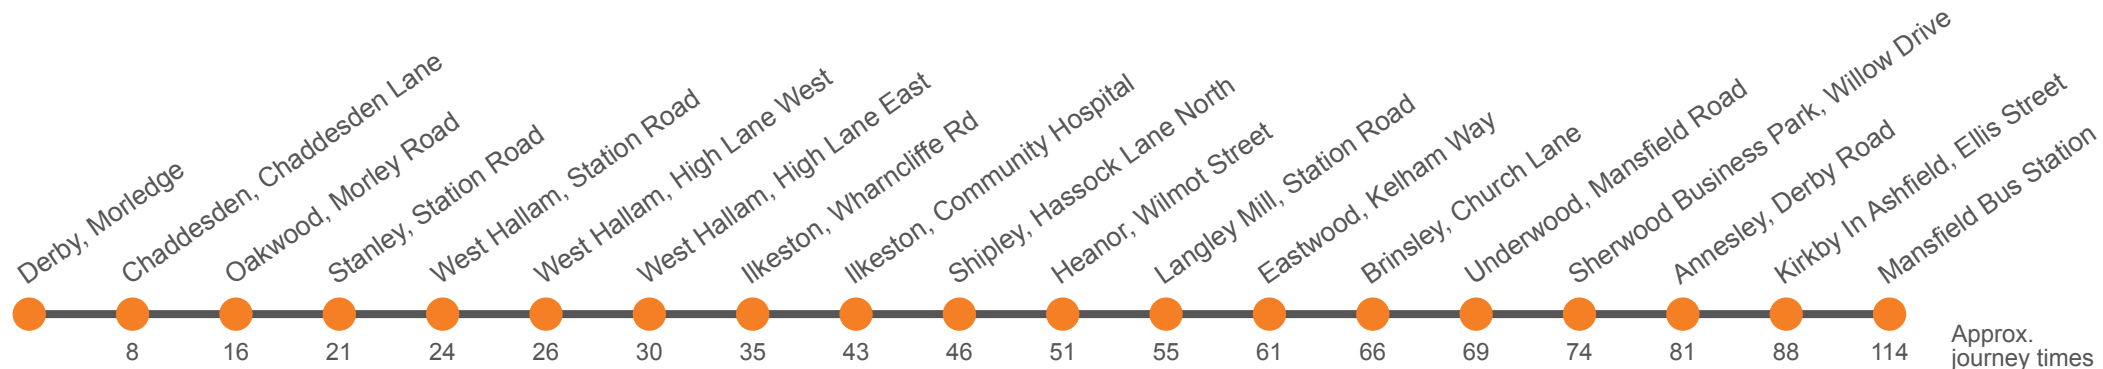

Approx. journey times

Monday to Friday (continued)

Bus Station, Morledge	1845	1935
Chaddesden, Richmond Road	1854	1943
Maine Drive, Chaddesden Lane	1857	1946
Oakwood, Kings Corner	1902	1950
Stanley, White Hart	1906	1954
West Hallem, White Hart	1909	1957
West Hallam, Station Road	1911	1959
West Hallam, Newdigate Arms	1915	2002
Ilkeston, Wharncliffe Road, Stop C	1920	2008
Ilkeston, Community Hospital	1928	2016
Shipley	1931	2019
Heanor, Wilmot Street, Stop 4	1936	2024
Langley Mill, Trentbarton Garage	1940	2028
Eastwood, Morrisons
Broad Lane, Church Lane
Underwood, Institute
Willow Drive Top, Willow Drive
Annesley, Badger Box
Kirby In Ashfield, Ellis Street
Sutton In Ashfield, Forest Street
Mansfield, Bus Station

Then at these mins past the hour until

Saturday

Mansfield, Bus Station	0727		27		1627	1727	1840
Sutton In Ashfield, Forest Street	0741		41		1641	1741	1853
Kirby, Pond Street	0753		53		1653	1753	1903
Annesley, Badger Box	0800		00		1700	1800	1910
Willow Drive Top, Willow Drive	0803		03		1703	1803	1913
Underwood, Institute	0810		10		1710	1810	1920
Brinsley, Church Lane	0813		13		1713	1813	1923
Eastwood, Morrisons	0600	...	0818		18		1718	1818	1928
Langley Mill, Trentbarton Garage	0606	0724	0824	Then at	24		1724	1824	1933
Heanor, Wilmot Street, Stop 5	0610	0728	0828	these	28		1728	1828	...
Shipley	0615	0733	0833	mins	33	until	1733	1833	...
Ilkeston, Community Hospital	0618	0736	0836	past	36		1736	1836	...
Ilkeston, Wharncliffe Road	0624	0745	0845	the	45		1745	1845	...
West Hallam, Newdigate Arms	0628	0749	0849	hour	49		1749	1849	...
West Hallam, High Lane West	0632	0753	0853		53		1753	1853	...
West Hallam, Station Road	0634	0755	0855		55		1755	1855	...
Stanley, White Hart	0636	0759	0859		59		1759	1859	...
Oakwood, Kings Corner	0638	0803	0903		03		1803	1903	...
Chaddesden, Wilmot Arms	0643	0808	0908		08		1808	1908	...
Chaddesden, Lane End	0646	0811	0911		11		1811	1911	...
Bus Station, Morledge	0655	0820	0920		20		1820	1920	...