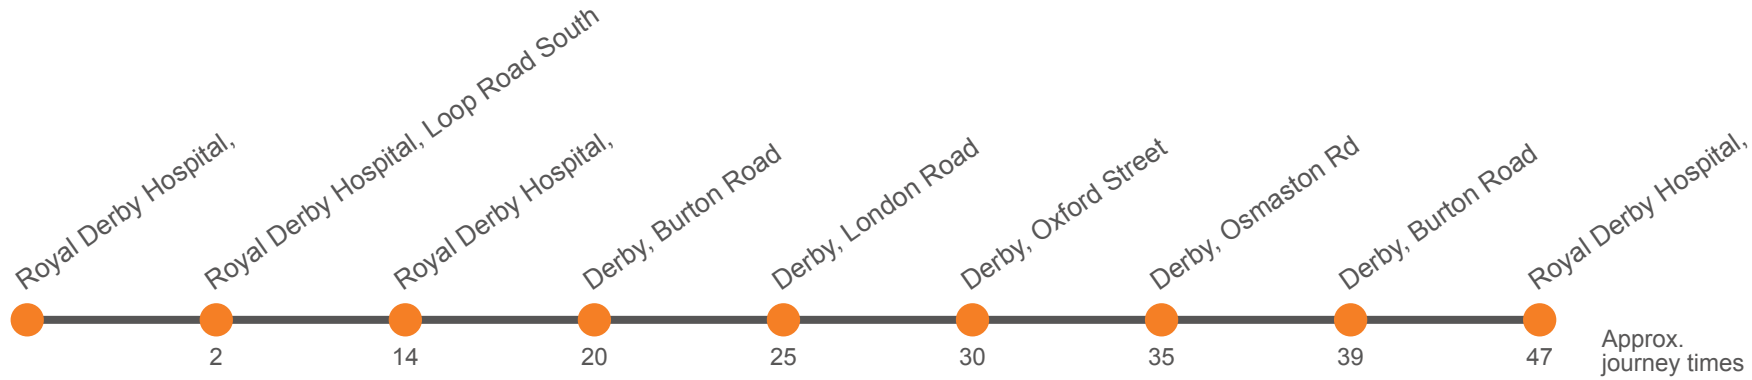

Monday to Friday (continued)

Royal Derby Hospital	0724	0736	0747	0759	0811	0823	0835	0847	0859	0911	0923	0933
Childrens Hospital, Loop Road South	0726	0738	0749	0801	0813	0825	0837	0849	0901	0913	0925	0935
Royal Derby Hospital	<i>arr</i> 0729	0742	0753	0805	0817	0829	0841	0853	0905	0917	0929	0941
Royal Derby Hospital	<i>dep</i> 0734	0746	0758	0810	0822	0834	0846	0858	0910	0922	0936	0948
Breedon Hill Road, Burton Road	0743	0755	0807	0819	0831	0843	0855	0907	0919	0929	0942	0954
London Road, London Road	0749	0801	0813	0825	0837	0849	0901	0913	0925	0935	0947	0959
London Road Community Hospital, Oxford Street	0754	0806	0818	0830	0842	0854	0906	0918	0930	0940	0952	1004
Derby Railway Station, Stop S2												
London Road Community Hospital, Oxford Street												
Derby, Osmaston Road, Stop A6	0759	0811	0823	0835	0847	0859	0911	0923	0935	0945	0957	1009
Breedon Hill Road, Burton Road	0803	0815	0827	0839	0851	0903	0915	0927	0939	0949	1001	1013
Royal Derby Hospital	0811	0823	0835	0847	0859	0911	0923	0933	0945	0955	1007	1019