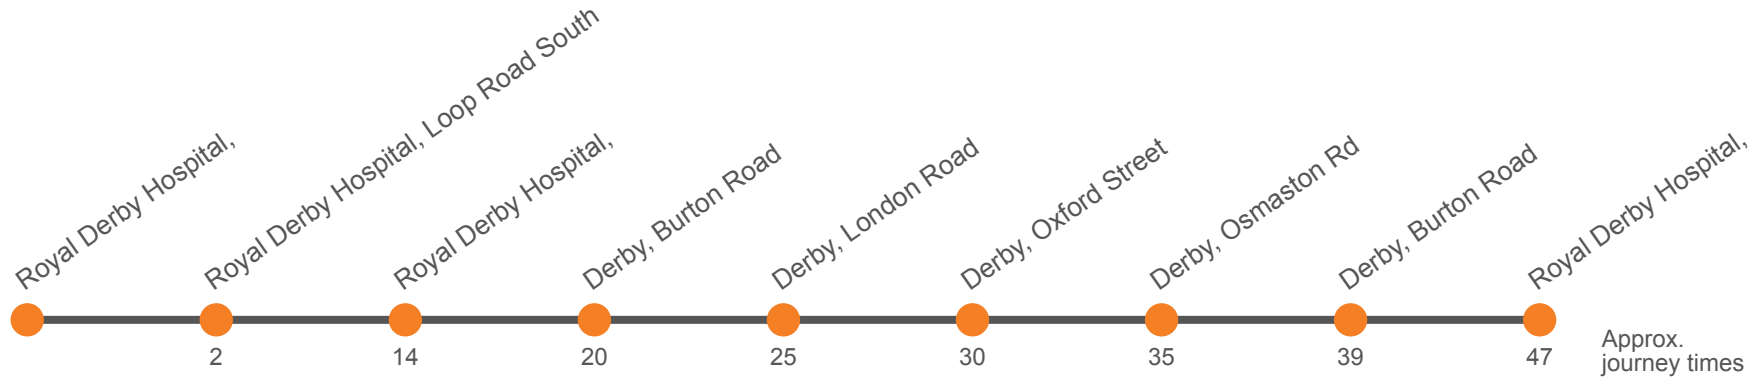

**Monday to Friday (continued)**

Royal Derby Hospital	1700	1712	1724	1736	1748	1800	1807	1831	1851	1911	1931	1955	
Childrens Hospital, Loop Road South	1702	1714	1726	1738	1750	1802	1809	1833	1853	1913	1933	1957	
Royal Derby Hospital	<i>arr</i>	1712	1724	1736	1748	1800	1810	1812	1836	1856	1916	1936	2000
Royal Derby Hospital	<i>dep</i>	1712	1724	1736	1748	1800	1812	1820	1840	1900	1920	1945	2005
Breedon Hill Road, Burton Road	1718	1730	1742	1754	1806	1818	1826	1846	1906	1926	1951	2011	
London Road, London Road	1723	1735	1747	1759	1811	1823	1831	1851	1911	1931	1956	2016	
London Road Community Hospital, Oxford Street	1728	1740	1752	1804	1816	1828	1836	1856	1916	1936	2001	2021	
Derby Railway Station, Stop S2				1806		1830				1938	2003	2023	
London Road Community Hospital, Oxford Street				...		...				1940	2005	...	
Derby, Osmaston Road, Stop A6	1733	1745	1757	...	1821	...	1841	1901	1921	1945	2010	...	
Breedon Hill Road, Burton Road	1737	1749	1801	...	1825	...	1845	1905	1925	1949	2014	...	
Royal Derby Hospital	1748	1800	1807	...	1831	...	1851	1911	1931	1955	2020	...	