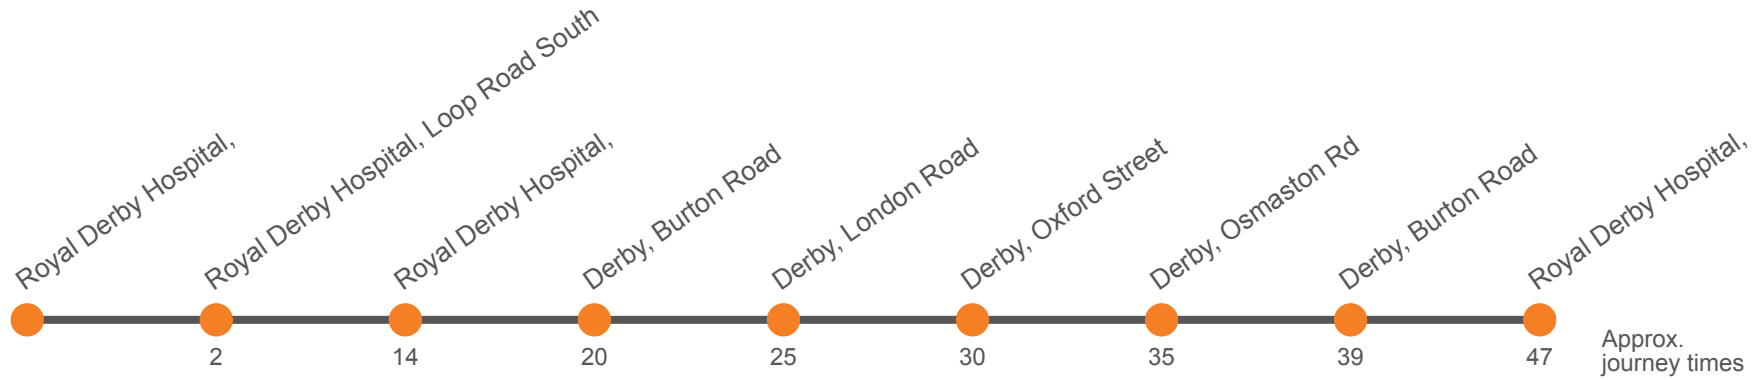

Monday to Friday (continued)

Royal Derby Hospital	2020	...	2111
Childrens Hospital, Loop Road South	2022	...	2113
Royal Derby Hospital	<i>arr</i> 2025	...	2116
Royal Derby Hospital	<i>dep</i> 2025	...	2120
Breedon Hill Road, Burton Road	2031	...	2126
London Road, London Road	2036	...	2131
London Road Community Hospital, Oxford Street	2041	...	2136
Derby Railway Station, Stop S2	2043	2054	2138
London Road Community Hospital, Oxford Street	...	2056	...
Derby, Osmaston Road, Stop A6	...	2101	...
Breedon Hill Road, Burton Road	...	2105	...
Royal Derby Hospital	...	2111	...