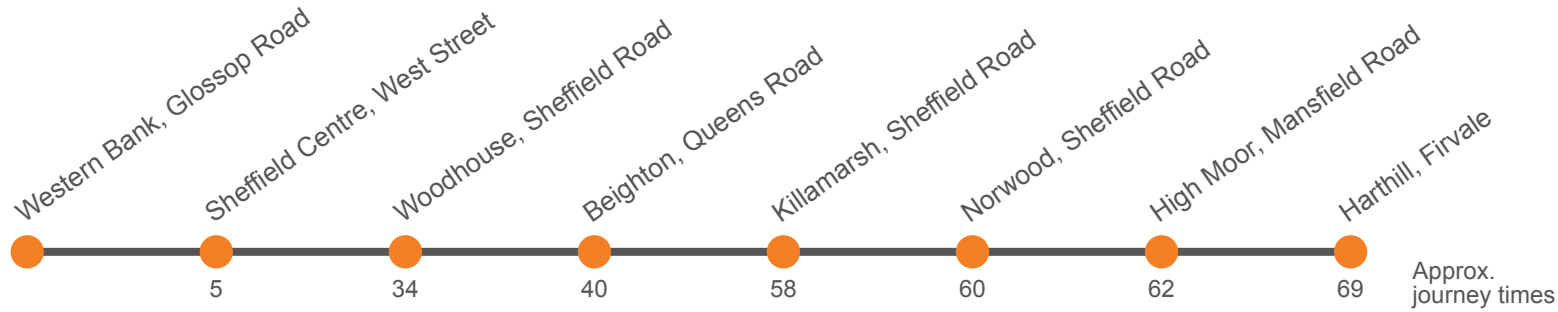

X30

Harthill - Killamarsh - Sheffield via Harthill - Royal Hallamshire Hospital, Sheffield

Effective from: 08/11/2020

TM Travel

Monday to Friday

Winney Hill, Firvale	0700
High Moor, Woodall Road	0706
Norwood, Roundabout	0708
Killamarsh, Sheffield Rd, Bridge Street	0710
Inglewood Avenue, Hartland Avenue	0715
School Road, High Street	0718
Cg1, Commercial Street	0737
Fitzwilliam Street, West Street	0740
Royal Hallamshire Hospital	0747

X30

Sheffield - Killamarsh - Harthill via Royal Hallamshire Hospital, Sheffield - Harthill

Effective from: 08/11/2020

TM Travel

Monday to Friday

Royal Hallamshire Hospital	1615
Mappin Street, West Street	1620
Wolverley Road, Sheffield Road	1649
Robin Lane, Queens Road	1655
Sothall, Hartland Avenue	1709
Station Road, Sheffield Road	1713
Norwood, Roundabout	1715
High Moor, Woodall Road	1717
Winney Hill, Firvale	1724