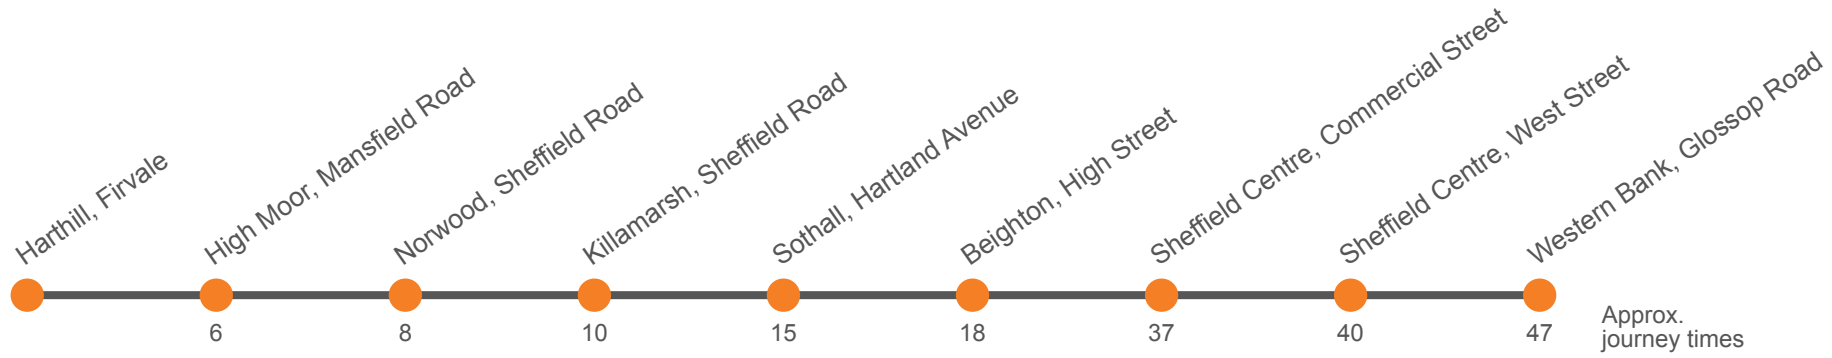

X30

Harthill - Killamarsh - Sheffield via Harthill - Royal Hallamshire Hospital, Sheffield

Effective from: 08/11/2020

TM Travel

Monday to Friday

Winney Hill, Firvale	0700
High Moor, Woodall Road	0706
Norwood, Roundabout	0708
Killamarsh, Sheffield Rd, Bridge Street	0710
Inglewood Avenue, Hartland Avenue	0715
School Road, High Street	0718
Cg1, Commercial Street	0737
Fitzwilliam Street, West Street	0740
Royal Hallamshire Hospital	0747

X30

Sheffield - Killamarsh - Harthill via Royal Hallamshire Hospital, Sheffield - Harthill

Effective from: 08/11/2020

TM Travel

Monday to Friday

Royal Hallamshire Hospital	1615
Mappin Street, West Street	1620
Wolverley Road, Sheffield Road	1649
Robin Lane, Queens Road	1655
Sothall, Hartland Avenue	1709
Station Road, Sheffield Road	1713
Norwood, Roundabout	1715
High Moor, Woodall Road	1717
Winney Hill, Firvale	1724