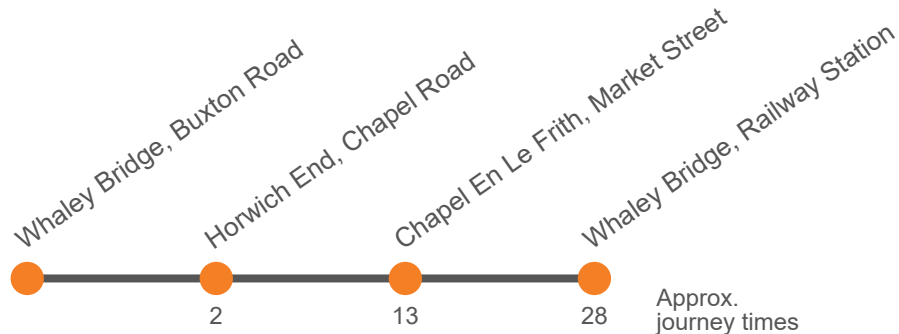

Monday to Friday

Whaley Bridge, Primary School	0630	0730	0830	0930	1130	Then at these mins past the hour	30	until	1830	2030	2130
Horwich End, Chapel Road/Old Road	0632	0732	0832	0932	1132		32		1832	2032	2132
Chapel En Le Frith, Old Pack Horse	0643	0743	0843	0943	1143		43		1843	2043	2143
Whaley Bridge, Railway Station	0658	0758	0858	0958	1158		58		1858	2058	2158