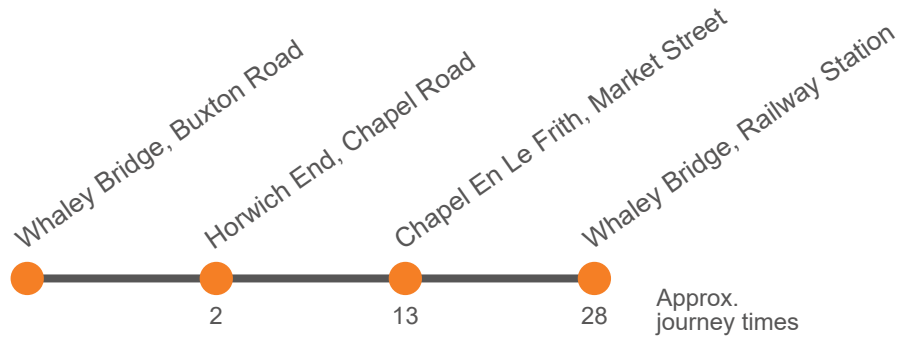

Sunday

Whaley Bridge, Primary School	0830	0930	1030	1130	1330	1430	1530	1630
Horwich End, Chapel Road/Old Road	0832	0932	1032	1132	1332	1432	1532	1632
Chapel En Le Frith, Old Pack Horse	0843	0943	1043	1143	1343	1443	1543	1643
Whaley Bridge, Railway Station	0858	0958	1058	1158	1358	1458	1558	1658