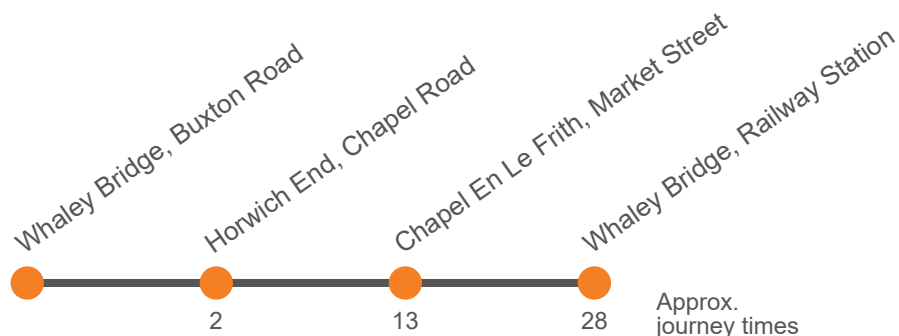

Saturday

Whaley Bridge, Primary School	0830	0930	1030	1130	1330	1430	1530	1630
Horwich End, Chapel Road/Old Road	0832	0932	1032	1132	1332	1432	1532	1632
Chapel En Le Frith, Old Pack Horse	0843	0943	1043	1143	1343	1443	1543	1643
Whaley Bridge, Railway Station	0858	0958	1058	1158	1358	1458	1558	1658