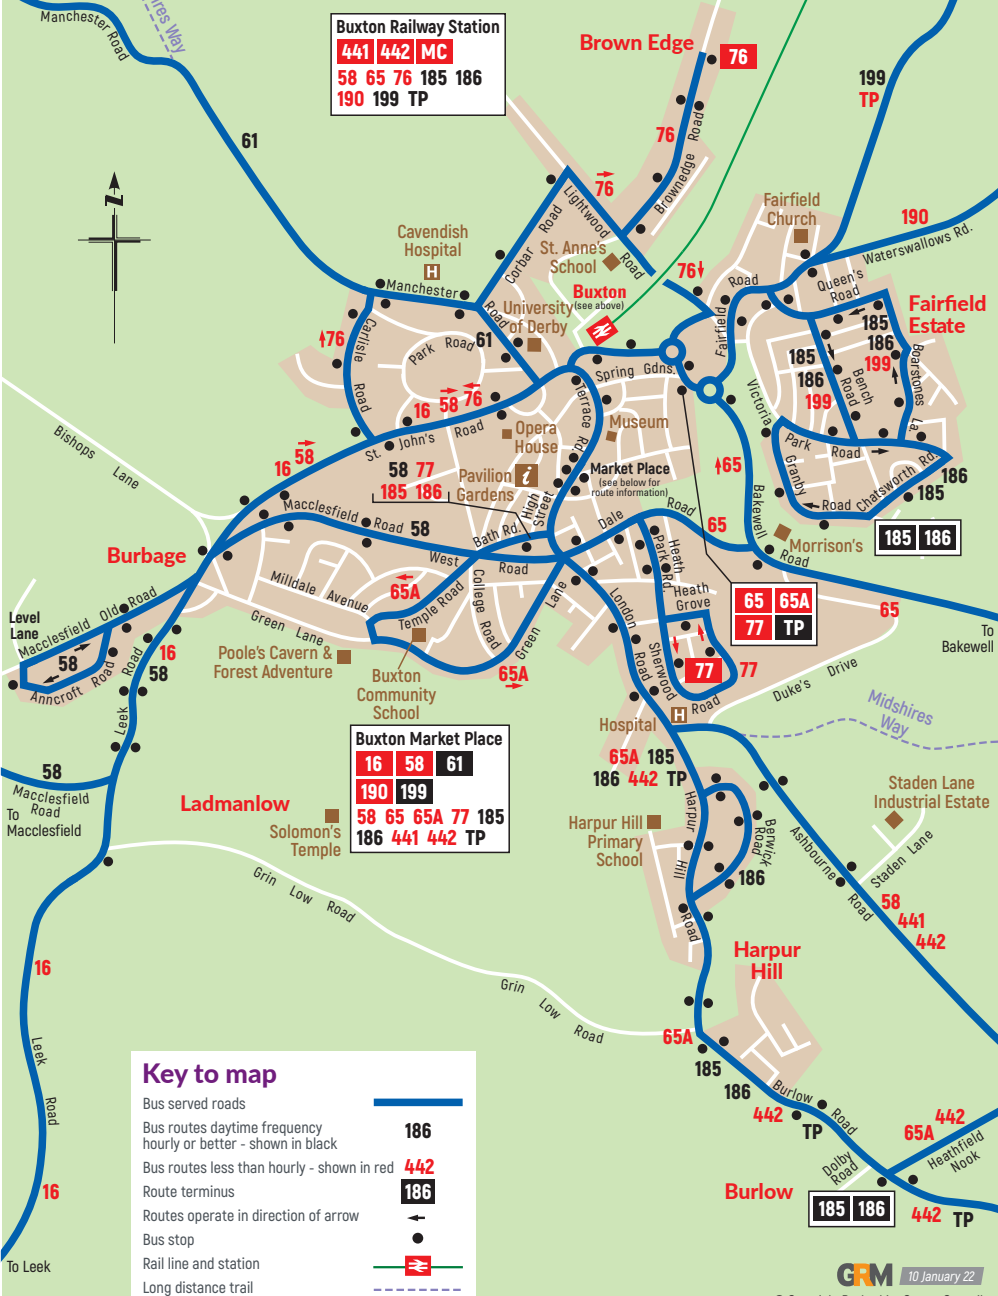

Buxton

To New Mills

Midshires Way

Buxton Railway Station

441	442	MC
58	65	76
185	186	
190	199	TP

Buxton Market Place

16	58	61
190	199	
58	65	65A
77	185	
186	441	442
TP		

Key to map

- Bus served roads
- Bus routes daytime frequency hourly or better - shown in black
- Bus routes less than hourly - shown in red
- Route terminus
- Routes operate in direction of arrow
- Bus stop
- Rail line and station
- Long distance trail

186
442
186
↑
●
—+—
- - - -