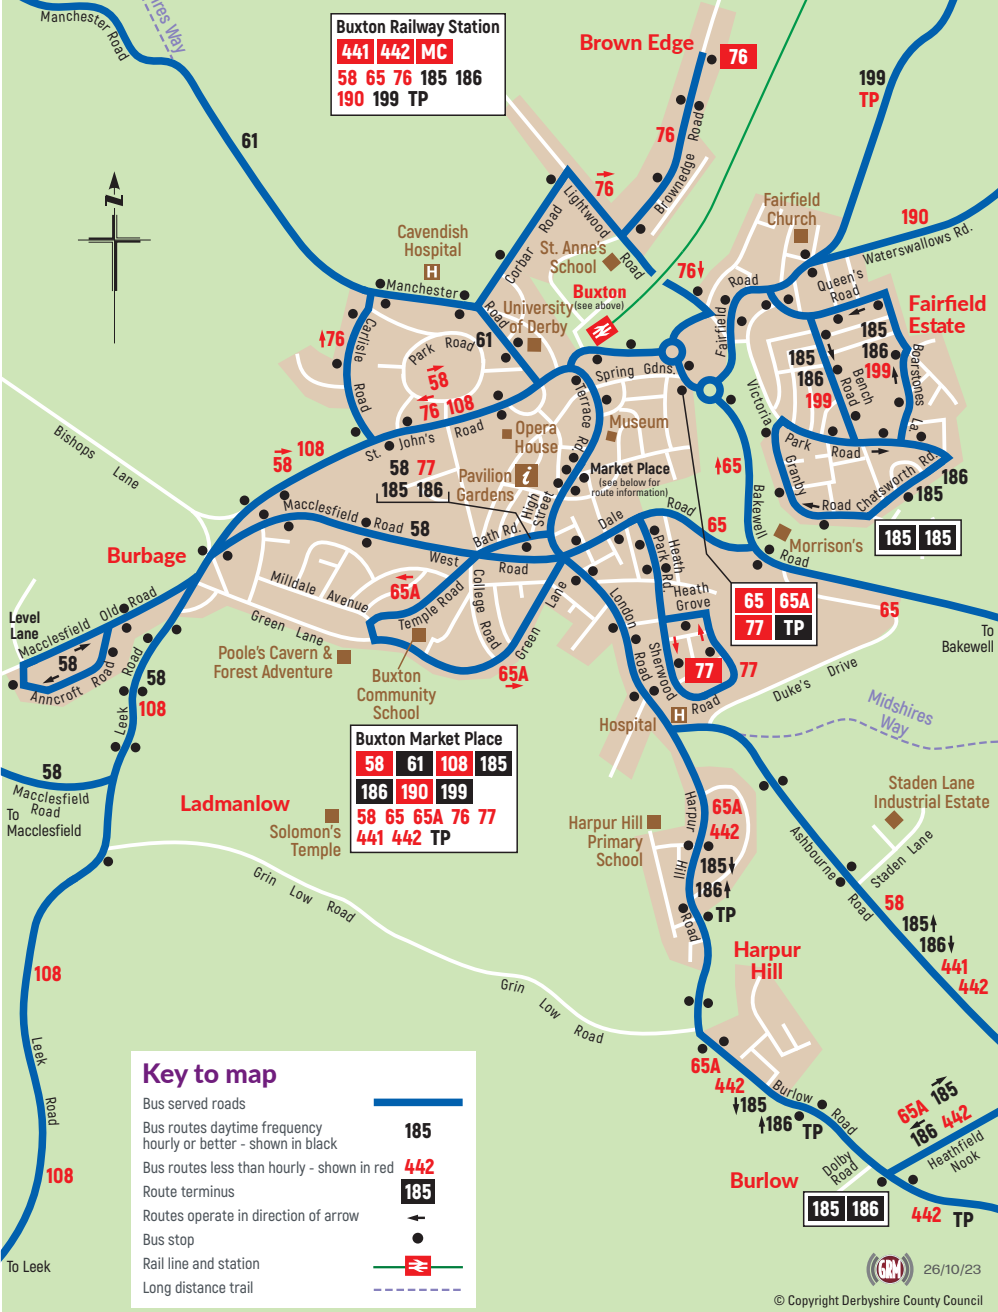

Buxton

To New Mills

Midshires Way

Buxton Railway Station

441	442	MC
58	65	76
185	186	
190	199	TP

Buxton Market Place

58	61	108	185
186	190	199	
58	65	65A	76
77	441	442	TP

Key to map

- Bus served roads
- Bus routes daytime frequency hourly or better - shown in black
- Bus routes less than hourly - shown in red
- Route terminus
- Routes operate in direction of arrow
- Bus stop
- Rail line and station
- Long distance trail

185
442
185
↑
●
—+—
- - - -