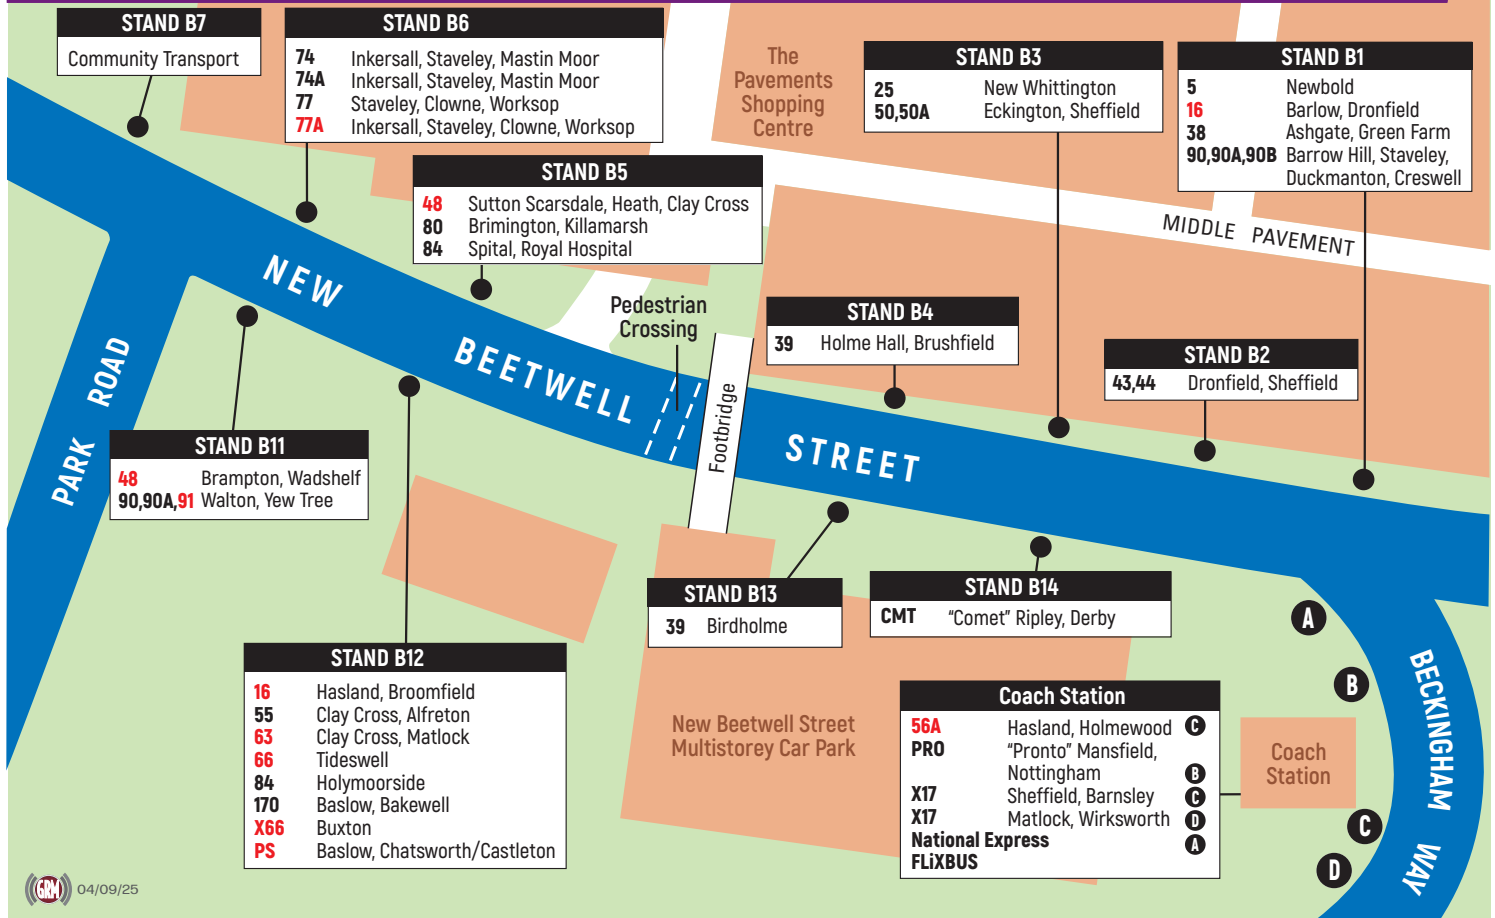

Bus departure points in Chesterfield, New Beetwell Street

STAND B7
Community Transport

STAND B6
74 Inkersall, Staveley, Mastin Moor
74A Inkersall, Staveley, Mastin Moor
77 Staveley, Clowne, Worksop
77A Inkersall, Staveley, Clowne, Worksop

STAND B5
48 Sutton Scarsdale, Heath, Clay Cross
80 Brimington, Killamarsh
84 Spital, Royal Hospital

STAND B3
25 New Whittington
50,50A Eckington, Sheffield

STAND B1
5 Newbold
16 Barlow, Dronfield
38 Ashgate, Green Farm
90,90A,90B Barrow Hill, Staveley, Duckmanton, Creswell

STAND B4
39 Holme Hall, Brushfield

STAND B2
43,44 Dronfield, Sheffield

STAND B11
48 Brampton, Wadshelf
90,90A,91 Walton, Yew Tree

STAND B13
39 Birdholme

STAND B14
CMT "Comet" Ripley, Derby

STAND B12
16 Hasland, Broomfield
55 Clay Cross, Alfreton
63 Clay Cross, Matlock
66 Tideswell
84 Holymoorside
170 Baslow, Bakewell
X66 Buxton
PS Baslow, Chatsworth/Castleton

Coach Station

56A	Hasland, Holmewood	C
PRO	"Pronto" Mansfield, Nottingham	B
X17	Sheffield, Barnsley	C
X17	Matlock, Wirksworth	D
National Express		A
FLIXBUS		