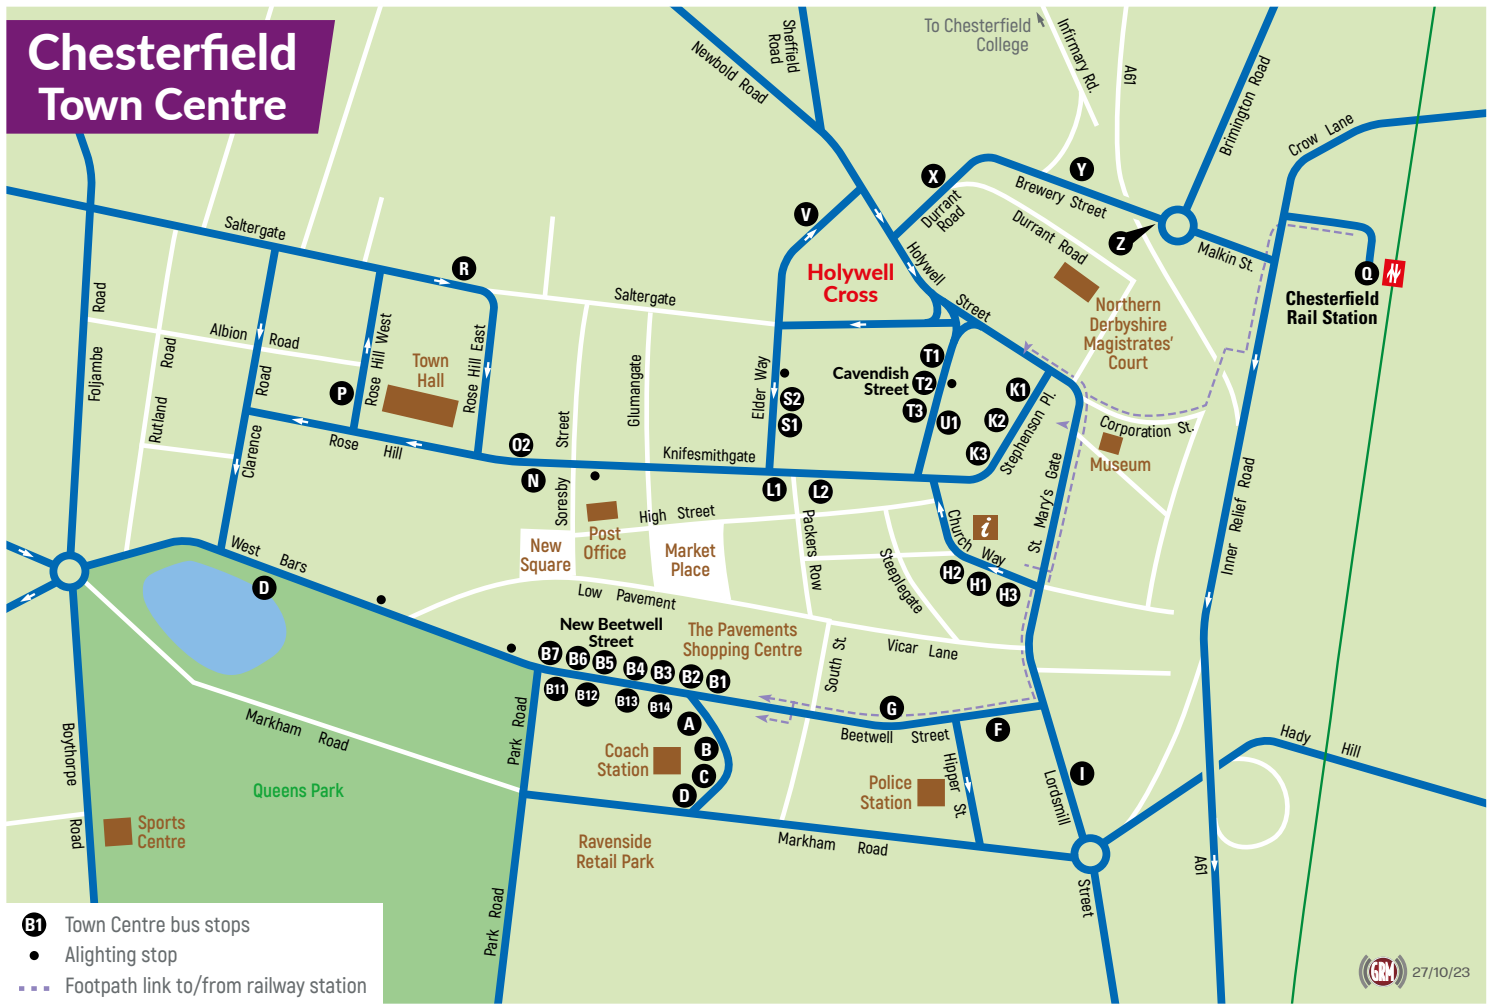

Chesterfield Town Centre

Where to board your bus in Chesterfield Town Centre

Service No.	Principal Operator §	Destination	Bus Stops
1, 1A	SC	Newbold	S1
1, 1A	SC	Bolsover, Hillstown, Langwith	K2, I
5	SC	Green Farm, Ashgate, Loundsley Green	B1, G, L2, N, P
5	SC	Newbold, Stonegravels	O2
15	SC	Apperknowle, Dronfield	T2, V
16	SC	Broomfield	K3, B12
16	SC	Barlow, Holmesfield, Dronfield	B1, L2, N, P
25	SC	New Whittington	B3, G, T1, V
39	SC	Birdholme	R, O, K1, B13
39	SC	Holme, Brushfield	B4, G, L1, N, P
43	SC	Dronfield, Sheffield	B2, T2, V
44	SC	Dronfield, Sheffield	B2, T2, V
48	SC	Spital, Sutton Scarsdale, Clay Cross.	B5, G
48	SC	Brampton	B11
50, 50A	SC	New Whittington, Sheffield	B3, G, T1, V
51	SC	Tupton, Clay Cross, Danesmoor	H1, I
54, 54A	SC	North Wingfield, Clay Cross	H2, I
55	H	Pilsley, Alfreton, Royal Hospital	B12, Q
56A	SC	Holmewood	Coach Station C
63	H	Clay Cross, Matlock	B12, D
66	SC	Baslow, Eyam, Tideswell	Coach Station D
74, 74A	SC	Inkersall, Staveley, Mastin Moor	B6, G, T3, X, YL

Service No.	Principal Operator §	Destination	Bus Stops
77, 77A	SC	Staveley, Clowne, Worksop	B6, G, T3, X, Y
80, 80A	H	Brimington Hosp, Killamarsh, Crystal Peaks	B5, G, K2, I
80, 80A	H	Brampton, Holymoorside, Bakewell	B12
90, 90A	SC	Walton, Yew Tree	B11, K3
90, 90A, 90B	SC	Barrow Hill, Staveley, Duckmanton, Creswell	B1, G, T1, V
170	H	Old Brampton, Baslow, Bakewell	B12, Q
CMT 'Comet'	TB	Alfreton, Ripley, Derby	B14
PRO 'Pronto'	SC	Mansfield, Nottingham	Coach Station B
PS	SC	Baslow, Chatsworth, Bakewell	B12, U2
X17	SC	Woodseats, Sheffield, Barnsley	Coach Station C, T2
X17	SC	Matlock, Wirksworth	U1, F, Coach Station D, D
X17	SC	Walton, Holymoorside	U1, F

All stops are subject to change

CODE: H -Hulleys SC -Stagecoach in Chesterfield
TB -Trent Barton TM -TM Travel

§-Certain journeys may be operated by other operators under contract to Derbyshire County Council.