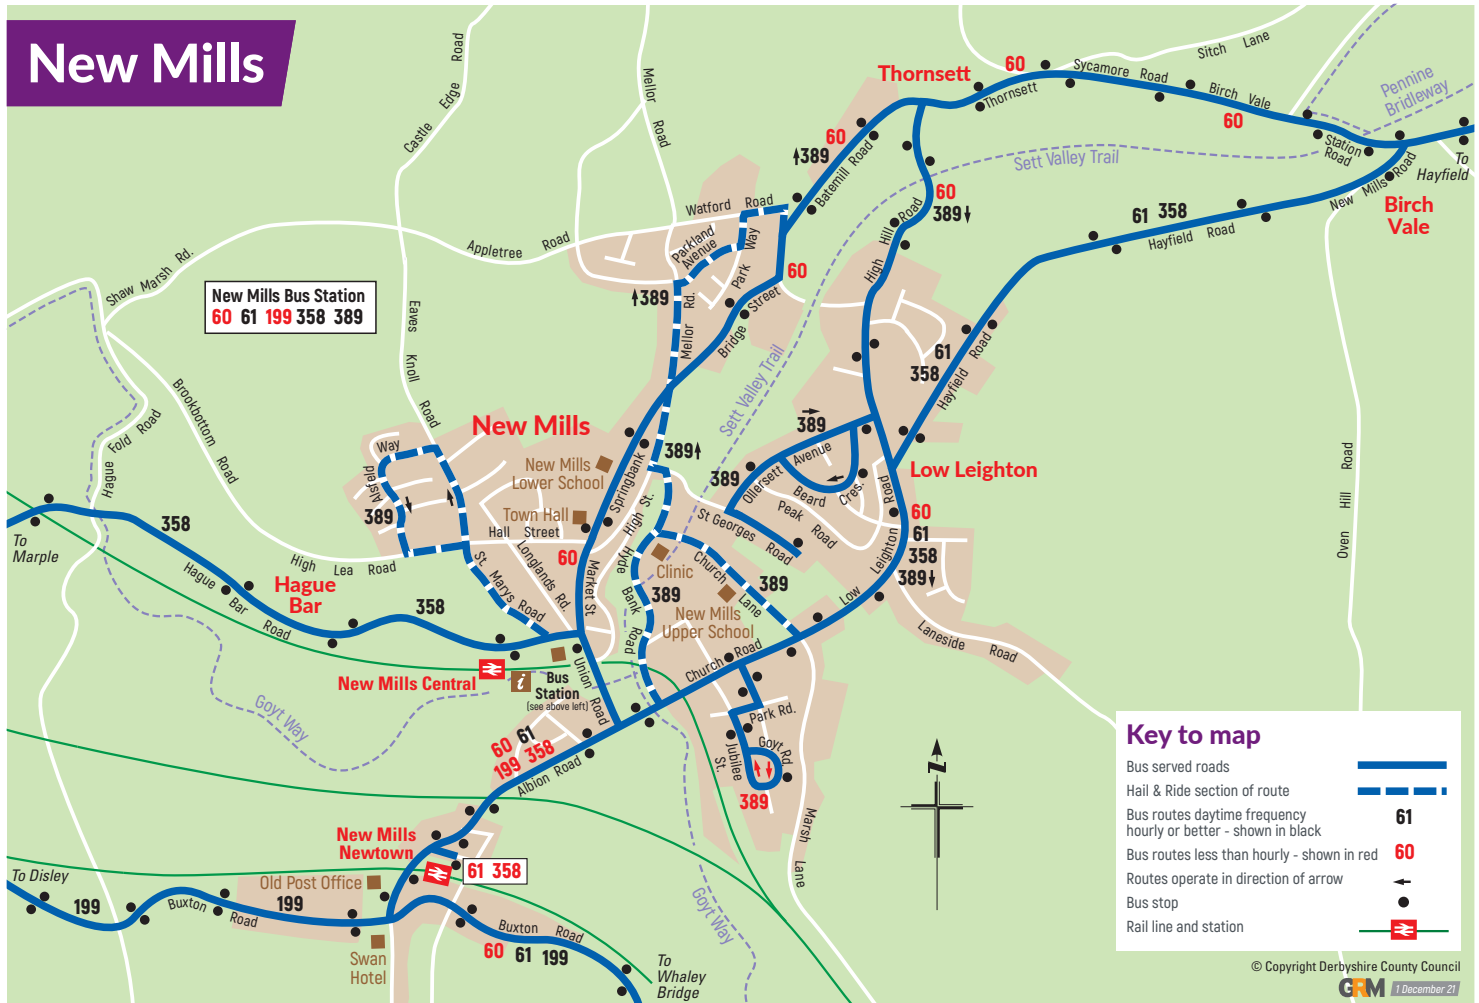

New Mills

New Mills Bus Station
60 61 199 358 389

60 61
199 358

Key to map

- Bus served roads
- Hail & Ride section of route
- Bus routes daytime frequency hourly or better - shown in black **61**
- Bus routes less than hourly - shown in red **60**
- Routes operate in direction of arrow
- Bus stop
- Rail line and station