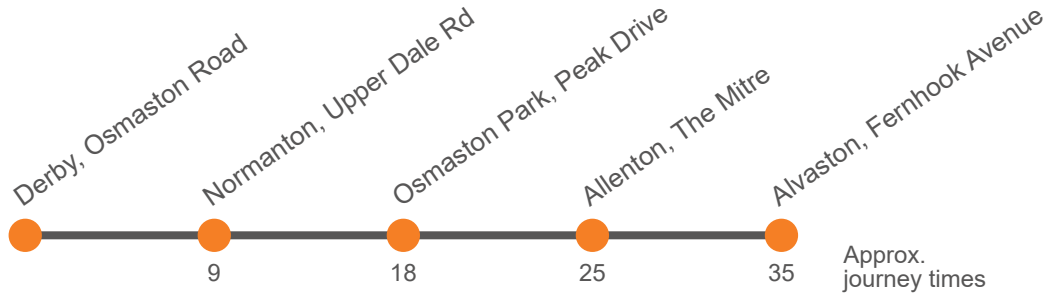

### Monday to Friday (continued)

Derby, Osmaston Road Stop A7	1045	Then at these mins past the hour	05	25	45	until	1405	1425	1445	1505	1525	1545	1605	1625
Normanton, Sikh Temple	1054		14	34	54		1414	1434	1454	1514	1535	1555	1615	1635
Osmaston Park, Sainsbury's	1103		23	43	03		1423	1443	1503	1523	1545	1605	1625	1645
Allenton, The Mitre	1110		30	50	10		1430	1450	1510	1530	1552	1612	1632	1652
Alvaston, Harvey Road														
Derby Commercial Park East, Fernhook Avenue	1120		40	00	20		1440	1500	1520	1540	1602	1622	1642	1702

### Monday to Friday (continued)

Derby, Osmaston Road Stop A7	1650	1720	1750	1820	1850	1920	1950	2050
Normanton, Sikh Temple	1700	1729	1759	1829	1859	1929	1959	2059
Osmaston Park, Sainsbury's	1710	1738	1808	1838	1908	1938	2008	2108
Allenton, The Mitre	1717	1745	1815	1845	1915	1945	2015	2115
Alvaston, Harvey Road		1751	1821	1851	1921	1951	2021	2121
Derby Commercial Park East, Fernhook Avenue	1727	...	...	...	...	...	...	...

### Saturday (continued)

Derby Commercial Park East, Fernhook Avenue	...	...	...
Alvaston, Harvey Road	1851	1921	2021
Allenton, Osmaston Park Rd	1856	1926	2026
Osmaston Park, Sainsbury's	1901	1931	2031
Normanton, Sikh Temple	1909	1939	2039
Derby, Osmaston Road Stop A7	1917	1947	2047

### Sunday

Alvaston, Harvey Road	0914	Then at these mins past the hour	14 19 24 32 42	until	1614	1714	1814
Allenton, Osmaston Park Rd	0919				1619	1719	1819
Osmaston Park, Sainsbury's	0924				1624	1724	1824
Normanton, Sikh Temple	0932				1632	1732	1832
Derby, Osmaston Road Stop A7	0942				1642	1742	1842