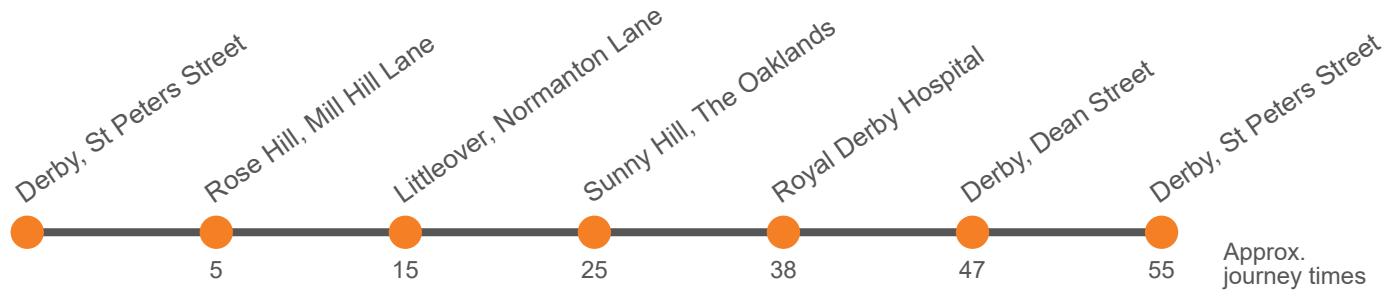

Saturday

Derby, St Peters St, Stop A1	0700	Then at these mins past the hour	00 07 17 30 40 49 55	until	1700	1820	1925	2025
St Lukes, Dean Street	0707				1707	1827	1932	2032
Royal Derby Hospital	0717				1717	1837	1942	2042
Sunny Hill, The Oaklands	0730				1730	1850	1955	2055
Littleover, Normanton Lane	0740				1740	1900	2005	2105
Rose Hill, Mill Hill Ln/Bailey St	0749				1749	1909	2014	2114
Derby, St Peters St, Stop A1	0755				1755	1915	2020	2120

Monday to Friday

Derby, St Peters St, Stop A1	...	0725	0830	Then at these mins past the hour	30	until	1330	1430	1535	1640	1745	1850	1950
Rose Hill, Mill Hill Ln/Mill Hill Rd	...	0731	0836		36		1336	1436	1541	1646	1751	1855	1955
Littleover, Normanton Lane	...	0740	0846		46		1346	1448	1553	1659	1801	1905	2005
Sunny Hill, The Oaklands	0650	0751	0856		56		1356	1459	1604	1710	1811	1915	2015
Royal Derby Hospital	0703	0805	0909		09		1409	1512	1617	1723	1823	1927	2027
St Lukes, Dean Street	0712	0817	0918		18		1418	1521	1626	1732	1832	1935	2035
Derby, St Peters St, Stop A1	0720	0825	0926		26		1426	1529	1634	1740	1840	1943	2043

Saturday

Derby, St Peters St, Stop A1	0730	Then at these mins past the hour	30	until	1730	1850	1950
Rose Hill, Mill Hill Ln/Mill Hill Rd	0735		35		1735	1855	1955
Littleover, Normanton Lane	0745		45		1745	1905	2005
Sunny Hill, The Oaklands	0755		55		1755	1915	2015
Royal Derby Hospital	0808		08		1808	1927	2027
St Lukes, Dean Street	0817		17		1817	1935	2035
Derby, St Peters St, Stop A1	0825		25		1825	1943	2043

Sunday

Derby, St Peters St, Stop A1	0900		00		1600	1700	1800
St Lukes, Dean Street	0908	Then at these mins past the hour	08	until	1608	1708	1808
Royal Derby Hospital	0915		15		1615	1715	1815
Sunny Hill, The Oaklands	0924		24		1624	1724	1824
Normanton, Caxton Street	0932		32		1632	1732	1832
Littleover, Normanton Lane	0942		42		1642	1742	1842
Rose Hill, Mill Hill Ln/Bailey St	0949		49		1649	1749	1849
Derby, St Peters St, Stop A1	0955		55		1655	1755	1855