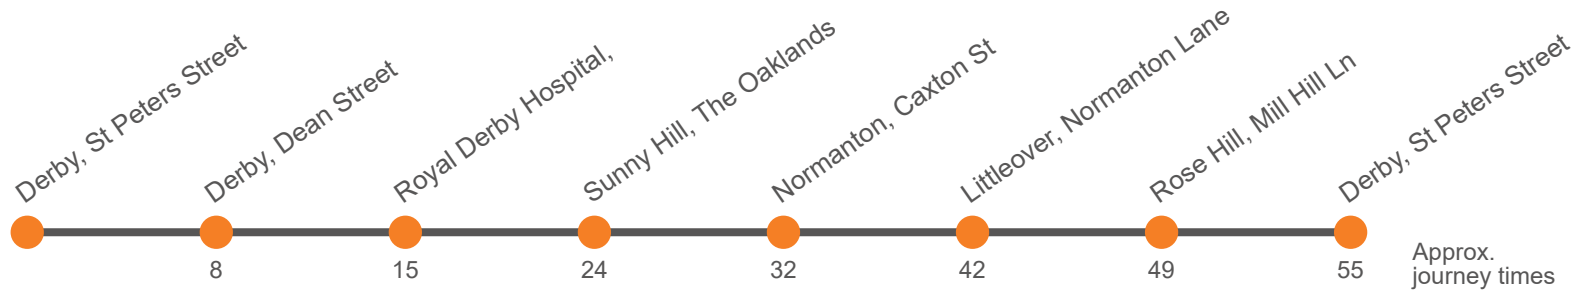

Saturday

Derby, St Peters St, Stop A1	0700	Then at these mins past the hour	00 07 17 30 40 49 55	until	1700	1820	1925	2025
St Lukes, Dean Street	0707				1707	1827	1932	2032
Royal Derby Hospital	0717				1717	1837	1942	2042
Sunny Hill, The Oaklands	0730				1730	1850	1955	2055
Littleover, Normanton Lane	0740				1740	1900	2005	2105
Rose Hill, Mill Hill Ln/Bailey St	0749				1749	1909	2014	2114
Derby, St Peters St, Stop A1	0755				1755	1915	2020	2120

Monday to Friday

Derby, St Peters St, Stop A1	...	0725	0830	Then at these mins past the hour	30	until	1330	1430	1535	1640	1745	1850	1950
Rose Hill, Mill Hill Ln/Mill Hill Rd	...	0731	0836		36		1336	1436	1541	1646	1751	1855	1955
Littleover, Normanton Lane	...	0740	0846		46		1346	1448	1553	1659	1801	1905	2005
Sunny Hill, The Oaklands	0650	0751	0856		56		1356	1459	1604	1710	1811	1915	2015
Royal Derby Hospital	0703	0805	0909		09		1409	1512	1617	1723	1823	1927	2027
St Lukes, Dean Street	0712	0817	0918		18		1418	1521	1626	1732	1832	1935	2035
Derby, St Peters St, Stop A1	0720	0825	0926		26		1426	1529	1634	1740	1840	1943	2043

Saturday

Derby, St Peters St, Stop A1	0730	Then at these mins past the hour	30	until	1730	1850	1950
Rose Hill, Mill Hill Ln/Mill Hill Rd	0735		35		1735	1855	1955
Littleover, Normanton Lane	0745		45		1745	1905	2005
Sunny Hill, The Oaklands	0755		55		1755	1915	2015
Royal Derby Hospital	0808		08		1808	1927	2027
St Lukes, Dean Street	0817		17		1817	1935	2035
Derby, St Peters St, Stop A1	0825		25		1825	1943	2043

Sunday

Derby, St Peters St, Stop A1	0900		00		1600	1700	1800
St Lukes, Dean Street	0908	Then at these mins past the hour	08	until	1608	1708	1808
Royal Derby Hospital	0915		15		1615	1715	1815
Sunny Hill, The Oaklands	0924		24		1624	1724	1824
Normanton, Caxton Street	0932		32		1632	1732	1832
Littleover, Normanton Lane	0942		42		1642	1742	1842
Rose Hill, Mill Hill Ln/Bailey St	0949		49		1649	1749	1849
Derby, St Peters St, Stop A1	0955		55		1655	1755	1855