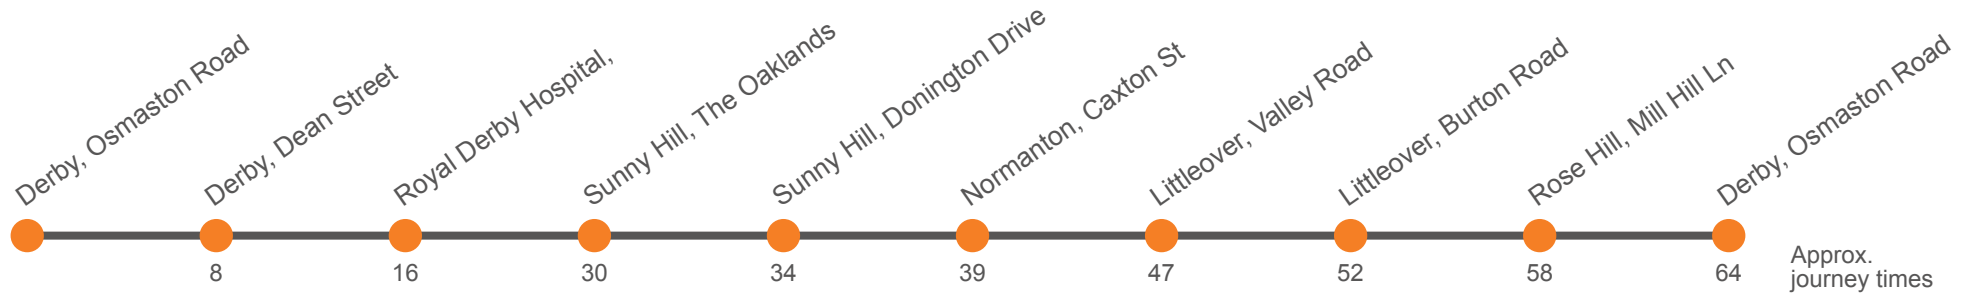

5

Derby - Sunnyhill Circular via Royal Derby Hospital

Effective from: 31/08/2021

Arriva Derby

Monday to Friday (continued)

| | | | | |
|-----------------------------------|------|------|------|------|
| Derby, Osmaston Road Stop A7 | 1745 | 1805 | 1900 | 2000 |
| St Lukes, Dean Street | 1754 | 1813 | 1908 | 2008 |
| Royal Derby Hospital | 1804 | 1821 | 1915 | 2015 |
| Sunny Hill, The Oaklands | 1818 | 1835 | 1925 | 2025 |
| Sunny Hill, Donington Drive | 1822 | 1839 | 1929 | 2029 |
| Normanton, Caxton Street | 1827 | 1844 | 1933 | 2033 |
| Littleover, Valley Road | 1835 | 1852 | 1941 | 2041 |
| Littleover, Burton Road Shops | 1840 | 1857 | 1945 | 2045 |
| Rose Hill, Mill Hill Ln/Bailey St | 1846 | 1903 | 1950 | 2050 |
| Derby, Osmaston Road Stop A7 | 1852 | 1909 | 1956 | 2056 |

5

Derby - Sunnyhill Circular via Royal Derby Hospital

Effective from: 31/08/2021

Arriva Derby

Sunday

| | | | | | | | | | |
|-----------------------------------|------|------|--|-------|-------|------|------|------|------|
| Derby, Osmaston Road Stop A7 | 0900 | 0930 | | 00 30 | | 1700 | 1730 | 1800 | 1900 |
| St Lukes, Dean Street | 0908 | 0938 | | 08 38 | | 1708 | 1738 | 1808 | 1908 |
| Royal Derby Hospital | 0915 | 0945 | Then at these mins past the hour | 15 45 | until | 1715 | 1745 | 1815 | 1915 |
| Sunny Hill, The Oaklands | 0925 | 0955 | | 25 55 | | 1725 | 1755 | 1825 | 1925 |
| Sunny Hill, Donington Drive | 0929 | 0959 | | 29 59 | | 1729 | 1759 | 1829 | 1929 |
| Normanton, Caxton Street | 0933 | 1003 | | 33 03 | | 1733 | 1803 | 1833 | 1933 |
| Littleover, Valley Road | 0941 | 1011 | | 41 11 | | 1741 | 1811 | 1841 | 1941 |
| Littleover, Burton Road Shops | 0945 | 1015 | | 45 15 | | 1745 | 1815 | 1845 | 1945 |
| Rose Hill, Mill Hill Ln/Bailey St | 0950 | 1020 | | 50 20 | | 1750 | 1820 | 1850 | 1950 |
| Derby, Osmaston Road Stop A7 | 0956 | 1026 | | 56 26 | | 1756 | 1826 | 1856 | 1956 |