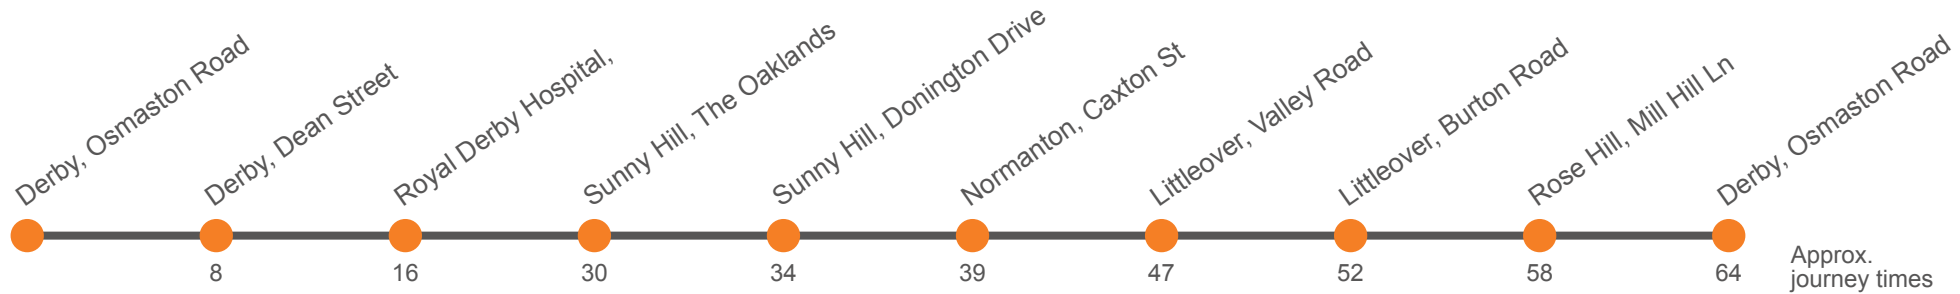

5

Derby - Sunnyhill Circular via Royal Derby Hospital

Effective from: 31/08/2021

Arriva Derby

Monday to Friday (continued)

| | | | | |
|-----------------------------------|------|------|------|------|
| Derby, Osmaston Road Stop A7 | 1745 | 1805 | 1900 | 2000 |
| St Lukes, Dean Street | 1754 | 1813 | 1908 | 2008 |
| Royal Derby Hospital | 1804 | 1821 | 1915 | 2015 |
| Sunny Hill, The Oaklands | 1818 | 1835 | 1925 | 2025 |
| Sunny Hill, Donington Drive | 1822 | 1839 | 1929 | 2029 |
| Normanton, Caxton Street | 1827 | 1844 | 1933 | 2033 |
| Littleover, Valley Road | 1835 | 1852 | 1941 | 2041 |
| Littleover, Burton Road Shops | 1840 | 1857 | 1945 | 2045 |
| Rose Hill, Mill Hill Ln/Bailey St | 1846 | 1903 | 1950 | 2050 |
| Derby, Osmaston Road Stop A7 | 1852 | 1909 | 1956 | 2056 |

5

Derby - Sunnyhill Circular via Royal Derby Hospital

Effective from: 31/08/2021

Arriva Derby

Sunday

| | | | | | | | | | |
|-----------------------------------|------|------|--|-------|-------|------|------|------|------|
| Derby, Osmaston Road Stop A7 | 0900 | 0930 | | 00 30 | | 1700 | 1730 | 1800 | 1900 |
| St Lukes, Dean Street | 0908 | 0938 | | 08 38 | | 1708 | 1738 | 1808 | 1908 |
| Royal Derby Hospital | 0915 | 0945 | Then at these mins past the hour | 15 45 | until | 1715 | 1745 | 1815 | 1915 |
| Sunny Hill, The Oaklands | 0925 | 0955 | | 25 55 | | 1725 | 1755 | 1825 | 1925 |
| Sunny Hill, Donington Drive | 0929 | 0959 | | 29 59 | | 1729 | 1759 | 1829 | 1929 |
| Normanton, Caxton Street | 0933 | 1003 | | 33 03 | | 1733 | 1803 | 1833 | 1933 |
| Littleover, Valley Road | 0941 | 1011 | | 41 11 | | 1741 | 1811 | 1841 | 1941 |
| Littleover, Burton Road Shops | 0945 | 1015 | | 45 15 | | 1745 | 1815 | 1845 | 1945 |
| Rose Hill, Mill Hill Ln/Bailey St | 0950 | 1020 | | 50 20 | | 1750 | 1820 | 1850 | 1950 |
| Derby, Osmaston Road Stop A7 | 0956 | 1026 | | 56 26 | | 1756 | 1826 | 1856 | 1956 |