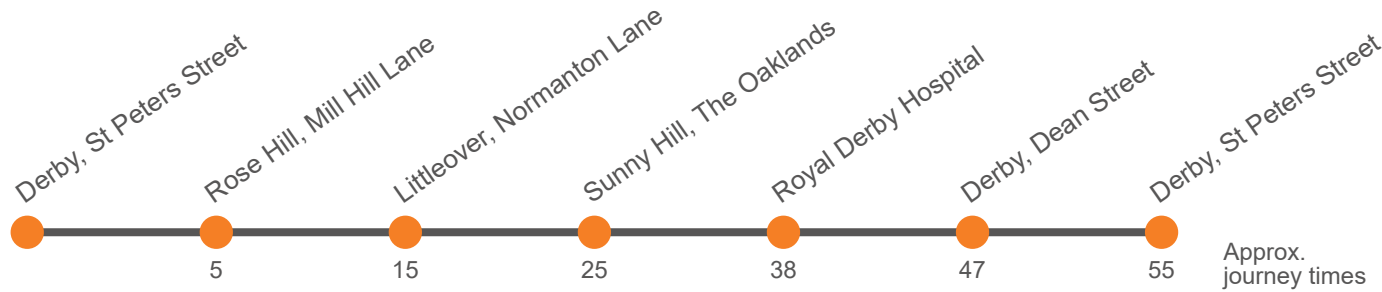

See Service 5a timetable below for journeys which run in the opposite sequence around this circular route to the same destinations.
See Service 5S timetable below for journeys on Sundays

Monday to Friday

See Service 5 timetable above this page for journeys which run in the opposite sequence around this circular route to the same destinations.
See Service 5S timetable below for journeys on Sundays

Sunday

Derby, St Peters St, Stop A1	0900		00		1600	1700	1800
St Lukes, Dean Street	0908	Then at these mins past the hour	08	until	1608	1708	1808
Royal Derby Hospital	0915		15		1615	1715	1815
Sunny Hill, The Oaklands	0924		24		1624	1724	1824
Normanton, Caxton Street	0932		32		1632	1732	1832
Littleover, Normanton Lane	0942		42		1642	1742	1842
Rose Hill, Mill Hill Ln/Bailey St	0949		49		1649	1749	1849
Derby, St Peters St, Stop A1	0955		55		1655	1755	1855

See the timetable pages above for Monday - Saturday journeys on Services 5A and 5