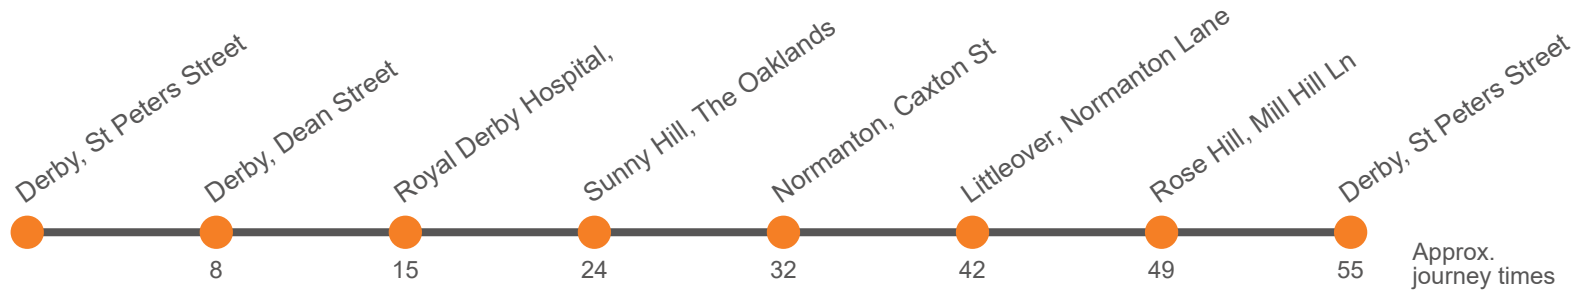

See Service 5a timetable below for journeys which run in the opposite sequence around this circular route to the same destinations.
See Service 5S timetable below for journeys on Sundays

Monday to Friday

Derby, St Peters St, Stop A1	0610	0710	0830	Then at these mins past the hour	30 36 46 56 09 18 26	until	1330	1430	1535	1640	1745	1850	1950
Rose Hill, Mill Hill Ln/Mill Hill Rd	0615	0716	0836				1336	1436	1541	1646	1751	1855	1955
Littleover, Normanton Lane	0624	0725	0846				1346	1448	1553	1659	1801	1905	2005
Sunny Hill, The Oaklands	0635	0736	0856				1356	1459	1604	1710	1811	1915	2015
Royal Derby Hospital	0648	0750	0909				1409	1512	1617	1723	1823	1927	2027
St Lukes, Dean Street	0657	0802	0918				1418	1521	1626	1732	1832	1935	2035
Derby, St Peters St, Stop A1	0705	0810	0926				1426	1529	1634	1740	1840	1943	2043

See Service 5 timetable above this page for journeys which run in the opposite sequence around this circular route to the same destinations.
See Service 5S timetable below for journeys on Sundays

Sunday

See the timetable pages above for Monday - Saturday journeys on Services 5A and 5