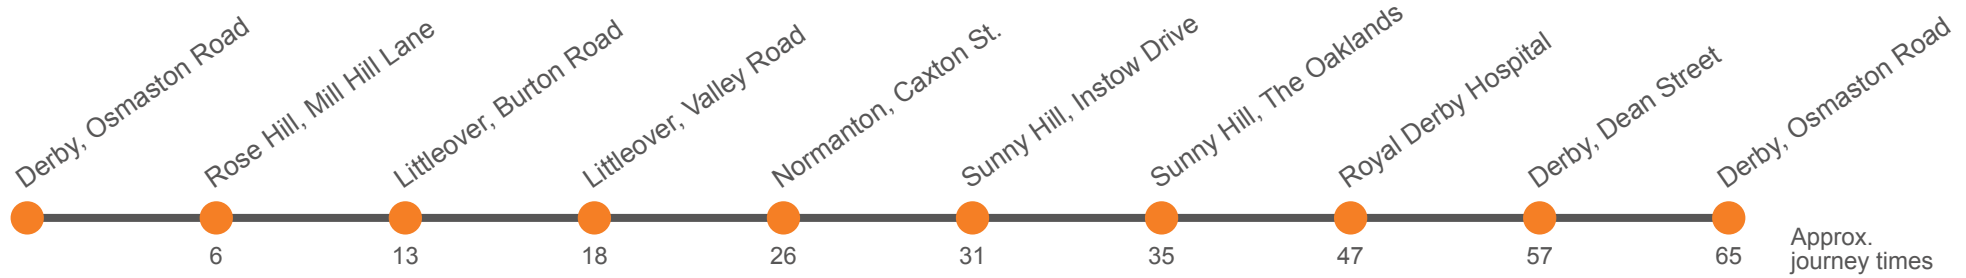

### Monday to Friday (continued)

Derby, Osmaston Road Stop A7	1755	1815	1835	1930
Rose Hill, Mill Hill Ln/Mill Hill Rd	1802	1821	1841	1935
Littleover, Burton Road Shops	1809	1828	1848	1940
Littleover, Valley Road	1814	1833	1853	1944
Normanton, Village Street				
Normanton, Caxton Street	1822	1841	1901	1952
Sunnyhill, Instow Drive	1827	1846	1906	1956
Sunny Hill, The Oaklands	1831	1850	1910	1959
Royal Derby Hospital	1843	1902	1922	2011
St Lukes, Dean Street	1853	1912	1932	2019
Derby, Osmaston Road Stop A7	1901	1920	1940	2027

## Derby to Sunnyhill Circular via Littleover

Effective from: 31/08/2021

Arriva Derby

### Sunday

Derby, Osmaston Road Stop A7	0908	0938		08 38		1608	1638	1708	1738	1830
Rose Hill, Mill Hill Ln/Mill Hill Rd	0913	0943		13 43		1613	1643	1713	1743	1835
Littleover, Burton Road Shops	0918	0948	Then at these mins past the hour	18 48	until	1618	1648	1718	1748	1840
Littleover, Valley Road	0922	0952		22 52		1622	1652	1722	1752	1844
Normanton, Caxton Street	0930	1000		30 00		1630	1700	1730	1800	1852
Sunnyhill, Instow Drive	0934	1004		34 04		1634	1704	1734	1804	1856
Sunny Hill, The Oaklands	0937	1007		37 07		1637	1707	1737	1807	1859
Royal Derby Hospital	0949	1019		49 19		1649	1719	1749	1819	1911
St Lukes, Dean Street	0957	1027		57 27		1657	1727	1757	1827	1919
Derby, Osmaston Road Stop A7	1005	1035		05 35		1705	1735	1805	1835	1927