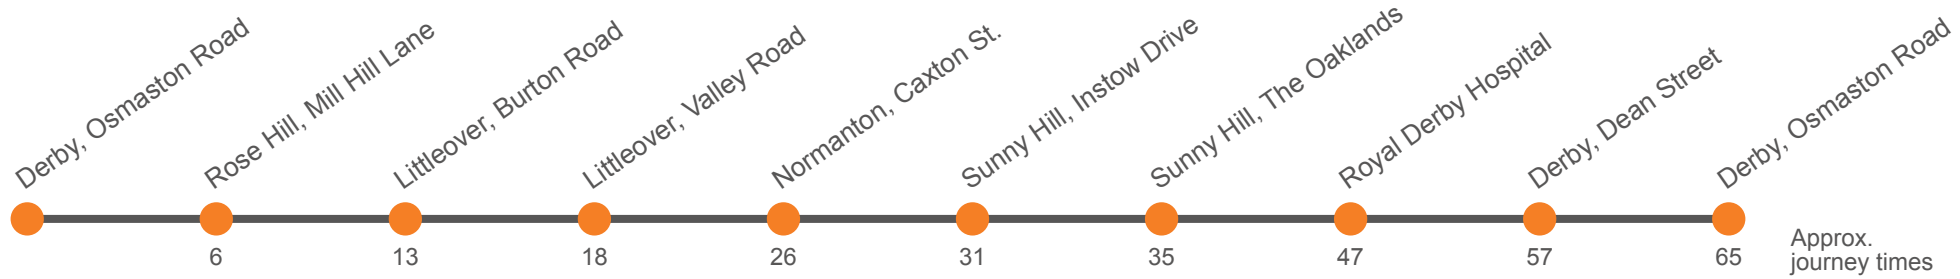

### Monday to Friday (continued)

Derby, Osmaston Road Stop A7	1030	1050		10	30	50			1450	1510	1530	1550	1610	1630	1650	1710	1735	
Rose Hill, Mill Hill Ln/Mill Hill Rd	1036	1056		16	36	56			1456	1516	1536	1556	1616	1636	1656	1717	1742	
Littleover, Burton Road Shops	1043	1103	Then at these mins past the hour	23	43	03	until		1503	1523	1543	1603	1623	1643	1703	1725	1750	
Littleover, Valley Road	1048	1108		28	48	08		1508	1528	1548	1608	1628	1648	1709	1731	1756		
Normanton, Village Street																		
Normanton, Caxton Street	1056	1116		36	56	16		1516	1536	1556	1616	1636	1656	1719	1741	1806		
Sunnyhill, Instow Drive	1101	1121		41	01	21		1521	1541	1601	1621	1641	1701	1725	1747	1811		
Sunny Hill, The Oaklands	1105	1125	45	05	25	1525	1545	1605	1625	1645	1705	1730	1752	1815				
Royal Derby Hospital	1117	1137	57	17	37	1537	1557	1617	1637	1657	1719	1744	1805	1827				
St Lukes, Dean Street	1127	1147	07	27	47	1547	1607	1627	1647	1707	1729	1754	1815	1837				
Derby, Osmaston Road Stop A7	1135	1155	15	35	55	1555	1615	1635	1655	1715	1739	1802	1823	1845				

### Monday to Friday (continued)

Derby, Osmaston Road Stop A7	1755	1815	1835	1930
Rose Hill, Mill Hill Ln/Mill Hill Rd	1802	1821	1841	1935
Littleover, Burton Road Shops	1809	1828	1848	1940
Littleover, Valley Road	1814	1833	1853	1944
Normanton, Village Street				
Normanton, Caxton Street	1822	1841	1901	1952
Sunnyhill, Instow Drive	1827	1846	1906	1956
Sunny Hill, The Oaklands	1831	1850	1910	1959
Royal Derby Hospital	1843	1902	1922	2011
St Lukes, Dean Street	1853	1912	1932	2019
Derby, Osmaston Road Stop A7	1901	1920	1940	2027

## Derby to Sunnyhill Circular via Littleover

Effective from: 31/08/2021

Arriva Derby