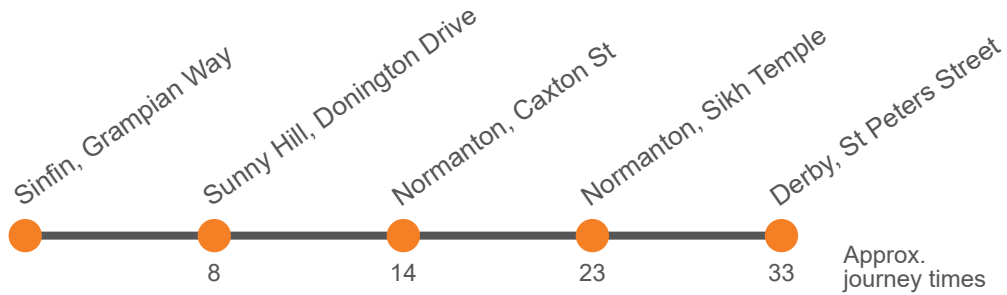

6

Sinfin - Sunnyhill - Normanton - St Peter's Street

Effective from: 19/04/2025

Arriva Derby

Monday to Friday

Sinfin, ASDA Grampian Way	0650	0715	0735	0800	0820	0842	0902	0922	0942	Then at these mins past the hour	02	22	42	until	1342	1402
Sunny Hill, Donington Drive	0658	0723	0743	0808	0828	0850	0910	0930	0950		10	30	50		1350	1410
Normanton, Caxton Street	0704	0729	0749	0814	0834	0856	0916	0936	0956		16	36	56		1356	1416
Normanton, Sikh Temple	0713	0738	0758	0823	0843	0905	0925	0945	1005		25	45	05		1405	1425
Derby, St Peters St, Stop A1	0725	0750	0810	0835	0855	0915	0935	0955	1015		35	55	15		1415	1435