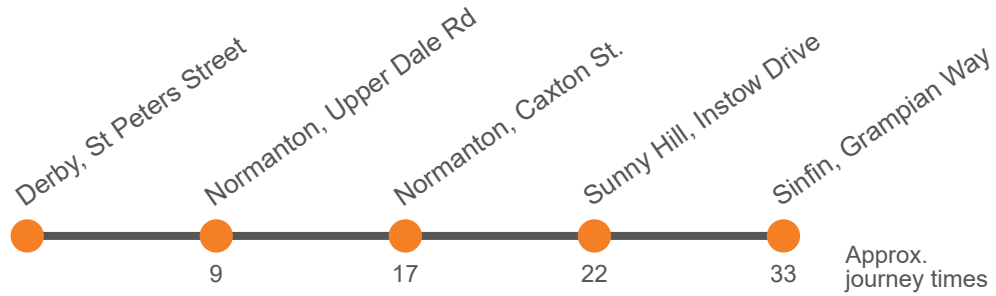

Monday to Friday (continued)

Derby, St Peters St, Stop A1	1525	1550	1610	1630	1700	1730	1800	1830	1930
Normanton, Sikh Temple	1535	1600	1620	1640	1710	1740	1810	1840	1940
Normanton, Caxton Street	1543	1608	1628	1648	1718	1748	1818	1848	1948
Sunnyhill, Instow Drive	1548	1613	1633	1653	1723	1753	1823	1853	1953
Sinfin, ASDA Grampian Way	1559	1624	1644	1704	1734	1804	1834	1904	2004

Sunday

Derby, St Peters St, Stop A1	1045	Then at	45		1545	1645	1745
Normanton, Sikh Temple	1055	these	55		1555	1655	1755
Normanton, Caxton Street	1103	mins	03	until	1603	1703	1803
Sunnyhill, Instow Drive	1108	past	08		1608	1708	1808
Sinfin, ASDA Grampian Way	1119	the	19		1619	1719	1819
		hour					

6

Sinfin - Sunnyhill - Normanton - St Peter's Street

Effective from: 19/04/2025

Arriva Derby

Monday to Friday (continued)

Sinfin, ASDA Grampian Way	1422	1447	1512	1532	1552	1615	1634	1654	1722	1822	1922
Sunny Hill, Donington Drive	1430	1455	1520	1540	1600	1623	1642	1702	1730	1830	1930
Normanton, Caxton Street	1436	1501	1526	1546	1606	1629	1648	1708	1736	1836	1936
Normanton, Sikh Temple	1445	1510	1535	1555	1615	1638	1657	1717	1745	1845	1945
Derby, St Peters St, Stop A1	1455	1520	1545	1605	1625	1648	1707	1727	1755	1855	1955

Sunday

Sinfin, ASDA Grampian Way	0920	Then at these mins past the hour	20	until	1620	1720	1820
Sunny Hill, Donington Drive	0928		28		1628	1728	1828
Normanton, Caxton Street	0934		34		1634	1734	1834
Normanton, Sikh Temple	0943		43		1643	1743	1843
Derby, St Peters St, Stop A1	0953		53		1653	1753	1853