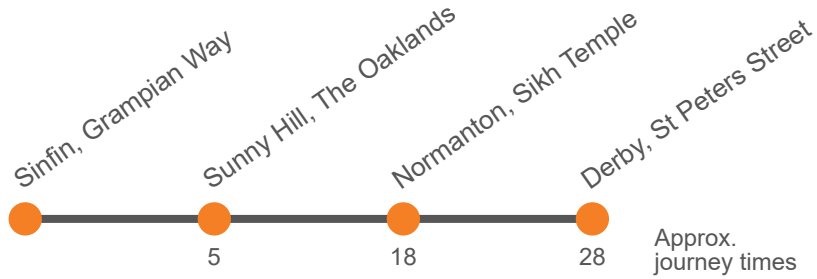

Monday to Friday (continued)

Codes								Sch	Hol	Sch	Hol							
Sinfin, Arleston Lane	Then at these mins past the hour	1500	..	1520		
Sinfin, ASDA Grampian Way	1117	1137	1157		17	37	57	1357	1417	1437	1507	1507	1527	1527	1547
Sunny Hill, The Oaklands	1122	1142	1202		22	42	02	until	1402	1422	1442	1512	1512	1532	1532	1552
Normanton, Sikh Temple	1135	1155	1215		35	55	15	1415	1435	1455	1525	1525	1545	1545	1605
Derby, St Peters St, Stop A1	1145	1205	1225		45	05	25	1425	1445	1505	1535	1535	1555	1555	1615

Hol Runs during School Holidays Only

Sch Schooldays only

Monday to Friday (continued)

Sinfin, Arleston Lane
Sinfin, ASDA Grampian Way	1607	1628	1647	1710	1740	1757	1858
Sunny Hill, The Oaklands	1612	1634	1653	1716	1746	1802	1903
Normanton, Sikh Temple	1626	1648	1707	1730	1800	1815	1915
Derby, St Peters St, Stop A1	1636	1658	1717	1740	1810	1825	1925