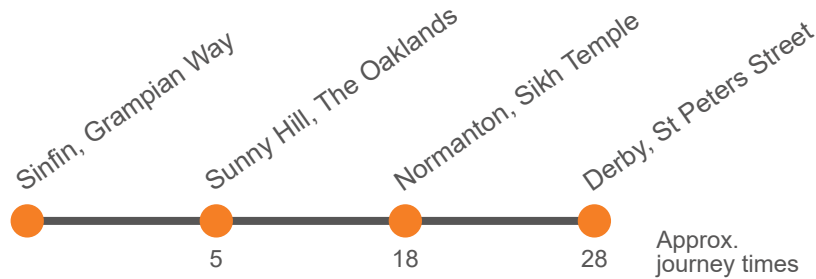

Monday to Friday

Sinfin, Arleston Lane	...	...	...	...	...	...	...	...	...	...	...	...	...	...	...
Sinfin, ASDA Grampian Way	0552	0622	0645	0705	0730	0752	0812	0834	0857	0917	0937	0957	1017	1037	1057
Sunny Hill, The Oaklands	0556	0626	0650	0710	0735	0758	0818	0840	0902	0922	0942	1002	1022	1042	1102
Normanton, Sikh Temple	0607	0637	0702	0723	0748	0813	0833	0855	0915	0935	0955	1015	1035	1055	1115
Derby, St Peters St, Stop A1	0615	0645	0710	0735	0800	0825	0845	0905	0925	0945	1005	1025	1045	1105	1125

Monday to Friday (continued)

Codes								Sch	Hol	Sch	Hol							
Sinfin, Arleston Lane	..	..	..	Then at these mins past the hour	..	..	..	..	..	..	..	1500	..	1520	..	..		
Sinfin, ASDA Grampian Way	1117	1137	1157		17	37	57	..	..	..	1357	1417	1437	1507	1507	1527	1527	1547
Sunny Hill, The Oaklands	1122	1142	1202		22	42	02	until	..	..	1402	1422	1442	1512	1512	1532	1532	1552
Normanton, Sikh Temple	1135	1155	1215		35	55	15	..	..	..	1415	1435	1455	1525	1525	1545	1545	1605
Derby, St Peters St, Stop A1	1145	1205	1225		45	05	25	..	..	..	1425	1445	1505	1535	1535	1555	1555	1615

Hol Runs during School Holidays Only

Sch Schooldays only

Monday to Friday (continued)

Sinfin, Arleston Lane	..	..	..	..	..	..	..
Sinfin, ASDA Grampian Way	1607	1628	1647	1710	1740	1757	1858
Sunny Hill, The Oaklands	1612	1634	1653	1716	1746	1802	1903
Normanton, Sikh Temple	1626	1648	1707	1730	1800	1815	1915
Derby, St Peters St, Stop A1	1636	1658	1717	1740	1810	1825	1925