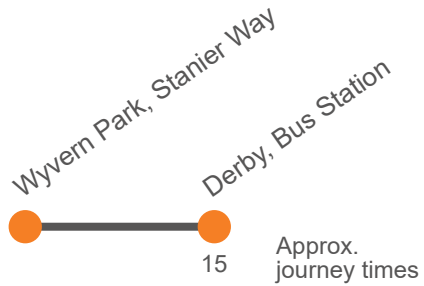

### Monday to Friday Only

Derby Bus Station, Bay 11	0705	0735	0805	0835	0905
Wyvern Park, Stanier Way	0715	0745	0815	0845	0915

### Monday to Friday Only

Wyvern Park, Stanier Way	1520	1550	1620	1650	1720	1750	1820
Derby Bus Station, Bay 11	1535	1605	1635	1705	1735	1805	1835