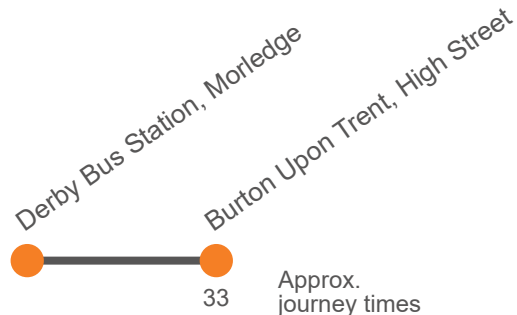

Monday to Friday

Derby Bus Station, Bay 10	0650	0710	0730	0750	0815	0835	0855	Then at these mins past the hour	15	35	55	until	1715	1735	1755
Burton on Trent, High Street Stand 10	0730	0750	0810	0830	0850	0910	0930		50	10	30		1750	1810	1830

Monday to Friday (continued)

Derby Bus Station, Bay 10	1815	1835	1855	1955	2055	2155
Burton on Trent, High Street Stand 10	1850	1910	1925	2025	2125	2225

Saturday

Derby Bus Station, Bay 10	0655	0725	0755	0825	0855	0915	0935	0955	Then at these mins past the hour	15	35	55	until	1755	1815
Burton on Trent, High Street Stand 10	0725	0755	0825	0855	0930	0950	1010	1030		50	10	30		1830	1850

Saturday (continued)

Derby Bus Station, Bay 10	1835	1855	1925	1955	2055	2155
Burton on Trent, High Street Stand 10	1910	1925	1955	2025	2125	2225

Sunday

Derby Bus Station, Bay 10	0900	0930	Then at these mins past the hour	00	30	until	1500	1530	1600	1630	1700
Burton on Trent, High Street Stand 10	0930	1000		30	00		1530	1600	1630	1700	1730