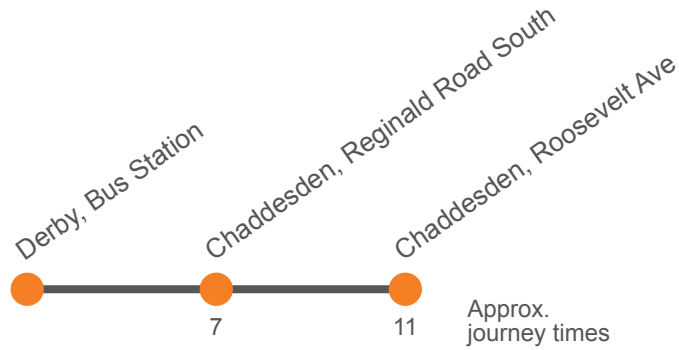

Saturday (continued)

Derby Bus Station, Bay 14	1103	1118	1133	1148	Then at these mins past the hour	03	18	33	48	until	1748	1803	1818	1833	1848
Chaddesden, Reginald Rd Sth/Nottingham Rd	1110	1125	1140	1155		10	25	40	55		1755	1810	1825	1840	1855
Chaddesden, Roosevelt Avenue	1114	1129	1144	1159		14	29	44	59		1759	1814	1829	1844	1859

Saturday (continued)

Derby Bus Station, Bay 14	1918	1940	2040	2140	2240
Chaddesden, Reginald Rd Sth/Nottingham Rd	1925	1947	2047	2147	2247
Chaddesden, Roosevelt Avenue	1929	1951	2051	2151	2251

Sunday

Derby Bus Station, Bay 14	0936	1006	1036	Then at these mins past the hour	06	36	until	1536	1606	1636	1740	1840	1940	2040
Chaddesden, Reginald Rd Sth/Nottingham Rd	0943	1013	1043		13	43		1543	1613	1643	1747	1847	1947	2047
Chaddesden, Roosevelt Avenue	0947	1017	1047		17	47		1547	1617	1647	1751	1851	1951	2051

Sunday (continued)

Derby Bus Station, Bay 14	2140	2240
Chaddesden, Reginald Rd Sth/Nottingham Rd	2147	2247
Chaddesden, Roosevelt Avenue	2151	2251