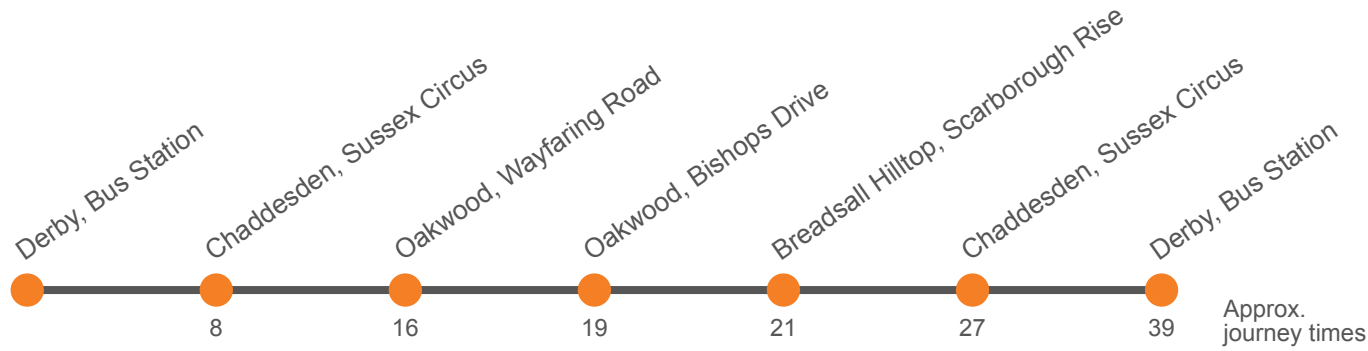

Sunday

Derby Bus Station, Bay 12	...	...	0935	1005	1035	Then at these mins past the hour	05 35	until	1635	1705	1735	1825	1925	2025
Chaddesden, Sussex Circus	...	...	0943	1013	1043		13 43		1643	1713	1743	1833	1933	2033
Oakwood, Wayfaring Road	0851	0921	0951	1021	1051		21 51		1651	1721	1751	1841	1941	2041
Oakwood, Bishops Drive	0854	0924	0954	1024	1054		24 54		1654	1724	1754	1844	1944	2044
Breadsall Hilltop, Pickering Rise	0856	0926	0956	1026	1056		26 56		1656	1726	1756	1846	1946	2046
Chaddesden, Sussex Circus	0902	0932	1002	1032	1102		32 02		1702	1732	1802	1852	1952	2052
Derby Bus Station, Bay 12	0912	0942	1012	1042	1112		42 12		1712	1742	1812	1902	2002	2102

Sunday (continued)

Derby Bus Station, Bay 12	2125	2225
Chaddesden, Sussex Circus	2133	2233
Oakwood, Wayfaring Road	2141	2241
Oakwood, Bishops Drive	2144	2244
Breadsall Hilltop, Pickering Rise	2146	2246
Chaddesden, Sussex Circus	2152	2252
Derby Bus Station, Bay 12	2202	2302