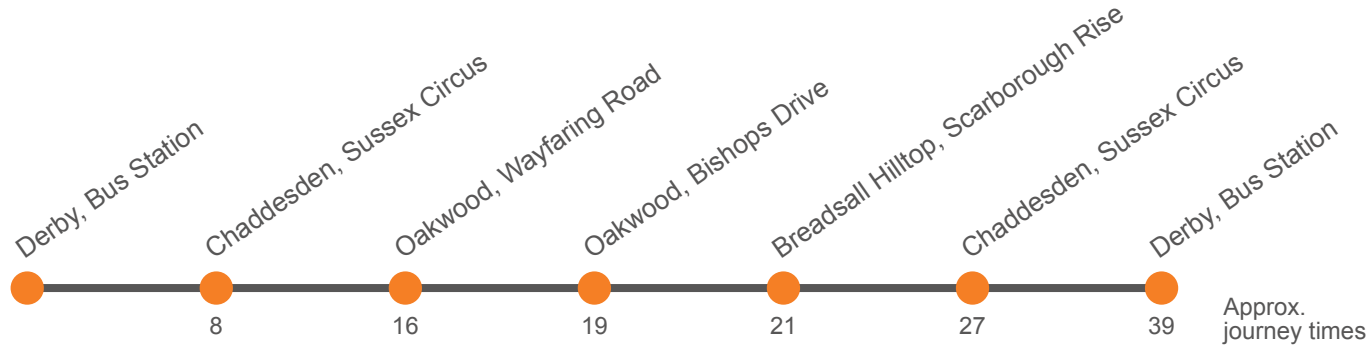

Saturday (continued)

Derby Bus Station, Bay 12	1103	1118	1133	1148	Then at these mins past the hour	03	18	33	48	until	1618	1633	1648	1703	1718	1733
Chaddesden, Sussex Circus	1111	1126	1141	1156		11	26	41	56		1626	1641	1656	1711	1726	1741
Oakwood, Wayfaring Road	1119	1134	1149	1204		19	34	49	04		1634	1649	1704	1719	1734	1749
Oakwood, Bishops Drive	1122	1137	1152	1207		22	37	52	07		1637	1652	1707	1722	1737	1752
Breadsall Hilltop, Pickering Rise	1124	1139	1154	1209		24	39	54	09		1639	1654	1709	1724	1739	1754
Chaddesden, Sussex Circus	1130	1145	1200	1215		30	45	00	15		1645	1700	1715	1730	1745	1800
Derby Bus Station, Bay 12	1143	1158	1213	1228		43	58	13	28		1658	1713	1728	1743	1758	1813

Saturday (continued)

Derby Bus Station, Bay 12	1750	1810	1830	1925	2025	2125	2225
Chaddesden, Sussex Circus	1758	1818	1838	1933	2033	2133	2233
Oakwood, Wayfaring Road	1806	1826	1846	1941	2041	2141	2241
Oakwood, Bishops Drive	1809	1829	1849	1944	2044	2144	2244
Breadsall Hilltop, Pickering Rise	1811	1831	1851	1946	2046	2146	2246
Chaddesden, Sussex Circus	1817	1837	1857	1952	2052	2152	2252
Derby Bus Station, Bay 12	1830	1850	1907	2002	2102	2202	2302