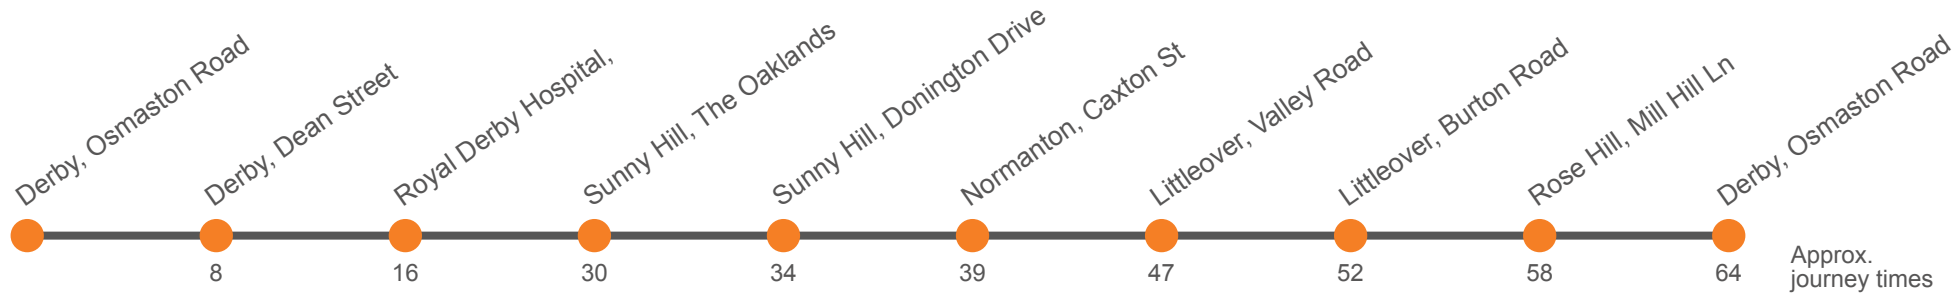

5

Derby - Sunnyhill circular via Royal Derby Hospital

Effective from: 02/01/2022

Arriva Derby

Monday to Friday

Derby, Osmaston Road Stop A7	0610	0630	0650	0710	0735	0755	0815	0835	0900	0920	0940	1000	1020	1040
St Lukes, Dean Street	0618	0638	0658	0718	0743	0803	0825	0845	0908	0928	0948	1008	1028	1048
Royal Derby Hospital	0626	0646	0706	0726	0751	0811	0832	0854	0916	0936	0956	1016	1036	1056
Sunny Hill, The Oaklands	0640	0700	0720	0740	0805	0827	0850	0908	0930	0950	1010	1030	1050	1110
Sunny Hill, Donington Drive	0644	0704	0724	0744	0809	0832	0855	0912	0934	0954	1014	1034	1054	1114
Normanton, Caxton Street	0649	0709	0729	0749	0814	0838	0900	0917	0939	0959	1019	1039	1059	1119
Littleover, Valley Road	0657	0717	0737	0757	0824	0848	0908	0925	0947	1007	1027	1047	1107	1127
Littleover, Burton Road Shops	0702	0722	0742	0802	0831	0854	0913	0930	0952	1012	1032	1052	1112	1132
Rose Hill, Mill Hill Ln/Bailey St	0708	0728	0748	0809	0839	0900	0919	0936	0958	1018	1038	1058	1118	1138
Derby, Osmaston Road Stop A7	0714	0734	0754	0816	0846	0906	0925	0942	1004	1024	1044	1104	1124	1144

Monday to Friday (continued)

Derby, Osmaston Road Stop A7	1100	1120	1140	Then at these mins past the hour	00	20	40	until	1500	1520	1540	1600	1620	1640	1700	1720
St Lukes, Dean Street	1108	1128	1148		08	28	48		1508	1528	1548	1608	1628	1648	1709	1729
Royal Derby Hospital	1116	1136	1156		16	36	56		1516	1536	1556	1616	1636	1656	1718	1739
Sunny Hill, The Oaklands	1130	1150	1210		30	50	10		1530	1550	1610	1630	1650	1710	1734	1754
Sunny Hill, Donington Drive	1134	1154	1214		34	54	14		1534	1554	1614	1634	1654	1715	1739	1759
Normanton, Caxton Street	1139	1159	1219		39	59	19		1539	1559	1619	1639	1659	1720	1745	1804
Littleover, Valley Road	1147	1207	1227		47	07	27		1547	1607	1627	1647	1708	1730	1755	1812
Littleover, Burton Road Shops	1152	1212	1232		52	12	32		1552	1612	1632	1652	1714	1736	1800	1817
Rose Hill, Mill Hill Ln/Bailey St	1158	1218	1238		58	18	38		1558	1618	1638	1658	1721	1743	1806	1823
Derby, Osmaston Road Stop A7	1204	1224	1244	04	24	44	1604	1624	1644	1704	1728	1750	1812	1829