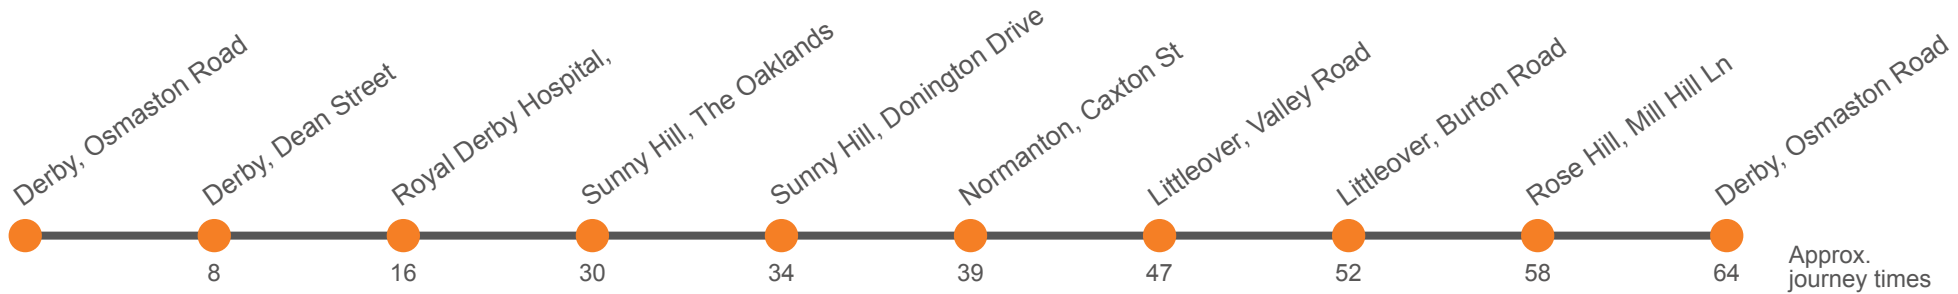

5

Derby - Sunnyhill circular via Royal Derby Hospital

Effective from: 02/01/2022

Arriva Derby

Monday to Friday (continued)

Derby, Osmaston Road Stop A7	1745	1805	1900	2000
St Lukes, Dean Street	1754	1813	1908	2008
Royal Derby Hospital	1804	1821	1915	2015
Sunny Hill, The Oaklands	1818	1835	1925	2025
Sunny Hill, Donington Drive	1822	1839	1929	2029
Normanton, Caxton Street	1827	1844	1933	2033
Littleover, Valley Road	1835	1852	1941	2041
Littleover, Burton Road Shops	1840	1857	1945	2045
Rose Hill, Mill Hill Ln/Bailey St	1846	1903	1950	2050
Derby, Osmaston Road Stop A7	1852	1909	1956	2056

5

Derby - Sunnyhill circular via Royal Derby Hospital

Effective from: 02/01/2022

Arriva Derby

Sunday

Derby, Osmaston Road Stop A7	0900	0930		00 30		1700	1730	1800	1900
St Lukes, Dean Street	0908	0938		08 38		1708	1738	1808	1908
Royal Derby Hospital	0915	0945	Then at these mins past the hour	15 45	until	1715	1745	1815	1915
Sunny Hill, The Oaklands	0925	0955		25 55		1725	1755	1825	1925
Sunny Hill, Donington Drive	0929	0959		29 59		1729	1759	1829	1929
Normanton, Caxton Street	0933	1003		33 03		1733	1803	1833	1933
Littleover, Valley Road	0941	1011		41 11		1741	1811	1841	1941
Littleover, Burton Road Shops	0945	1015		45 15		1745	1815	1845	1945
Rose Hill, Mill Hill Ln/Bailey St	0950	1020		50 20		1750	1820	1850	1950
Derby, Osmaston Road Stop A7	0956	1026		56 26		1756	1826	1856	1956

See Arriva Service 5a timetable for journeys running via Littleover, Sunnyhill then Royal Derby Hospital and back to the city centre.