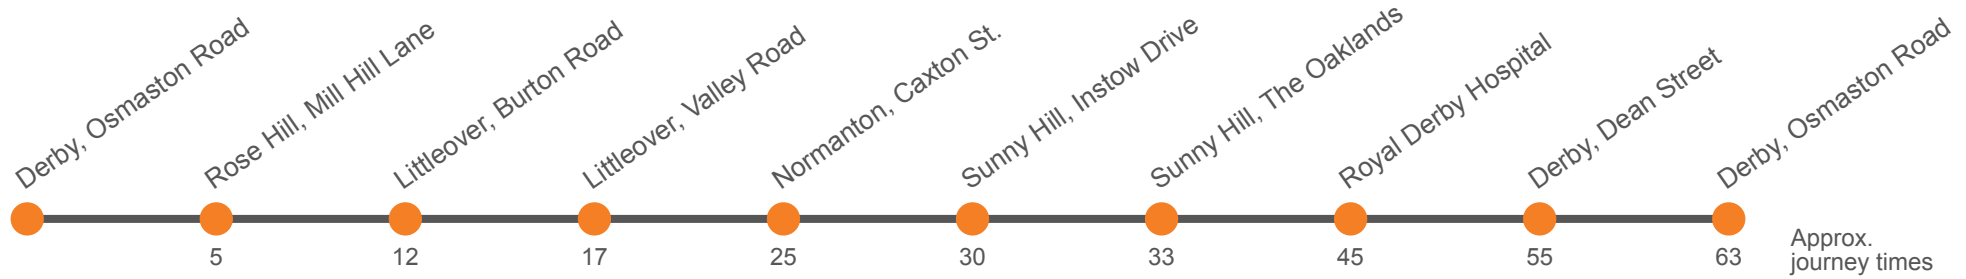

Monday to Friday (continued)

Derby, Osmaston Road Stop A7	1030	1050		10	30	50		1450	1510	1530	1550	1610	1630	1650	1710	1735	
Rose Hill, Mill Hill Ln/Mill Hill Rd	1036	1056		16	36	56		1456	1516	1536	1556	1616	1636	1656	1717	1742	
Littleover, Burton Road Shops	1043	1103	Then at these mins past the hour	23	43	03	until	1503	1523	1543	1603	1623	1643	1703	1725	1750	
Littleover, Valley Road	1048	1108		28	48	08		1508	1528	1548	1608	1628	1648	1709	1731	1756	
Normanton, Village Street																	
Normanton, Caxton Street	1056	1116		36	56	16		1516	1536	1556	1616	1636	1656	1719	1741	1806	
Sunnyhill, Instow Drive	1101	1121		41	01	21		1521	1541	1601	1621	1641	1701	1725	1747	1811	
Sunny Hill, The Oaklands	1105	1125	45	05	25	1525	1545	1605	1625	1645	1705	1730	1752	1815			
Royal Derby Hospital	1117	1137	57	17	37	1537	1557	1617	1637	1657	1719	1744	1805	1827			
St Lukes, Dean Street	1127	1147	07	27	47	1547	1607	1627	1647	1707	1729	1754	1815	1837			
Derby, Osmaston Road Stop A7	1135	1155	15	35	55	1555	1615	1635	1655	1715	1739	1802	1823	1845			

Monday to Friday (continued)

Derby, Osmaston Road Stop A7	1755	1815	1835	1930
Rose Hill, Mill Hill Ln/Mill Hill Rd	1802	1821	1841	1935
Littleover, Burton Road Shops	1809	1828	1848	1940
Littleover, Valley Road	1814	1833	1853	1944
Normanton, Village Street				
Normanton, Caxton Street	1822	1841	1901	1952
Sunnyhill, Instow Drive	1827	1846	1906	1956
Sunny Hill, The Oaklands	1831	1850	1910	1959
Royal Derby Hospital	1843	1902	1922	2011
St Lukes, Dean Street	1853	1912	1932	2019
Derby, Osmaston Road Stop A7	1901	1920	1940	2027

See Arriva Service 5 timetable for journeys running via Royal Derby Hospital, Sunnyhill, then Littleover and back to the city centre.