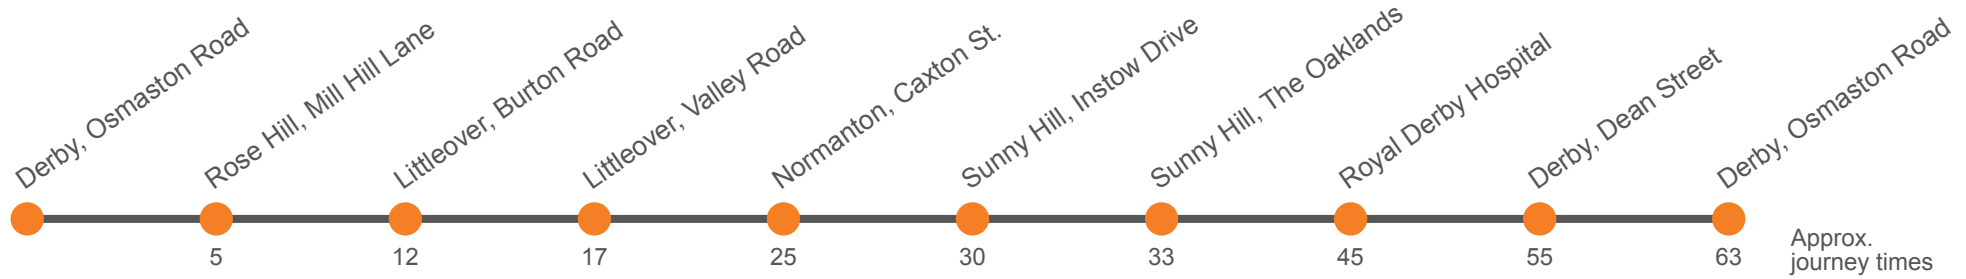

Sunday

Derby, Osmaston Road Stop A7	0908	0938		08 38		1608	1638	1708	1738	1830
Rose Hill, Mill Hill Ln/Mill Hill Rd	0913	0943		13 43		1613	1643	1713	1743	1835
Littleover, Burton Road Shops	0918	0948	Then at these mins past the hour	18 48	until	1618	1648	1718	1748	1840
Littleover, Valley Road	0922	0952		22 52		1622	1652	1722	1752	1844
Normanton, Caxton Street	0930	1000		30 00		1630	1700	1730	1800	1852
Sunnyhill, Instow Drive	0934	1004		34 04		1634	1704	1734	1804	1856
Sunny Hill, The Oaklands	0937	1007		37 07		1637	1707	1737	1807	1859
Royal Derby Hospital	0949	1019		49 19		1649	1719	1749	1819	1911
St Lukes, Dean Street	0957	1027		57 27		1657	1727	1757	1827	1919
Derby, Osmaston Road Stop A7	1005	1035		05 35		1705	1735	1805	1835	1927

See Arriva Service 5 timetable for journeys running via Royal Derby Hospital, Sunnyhill, then Littleover and back to the city centre.