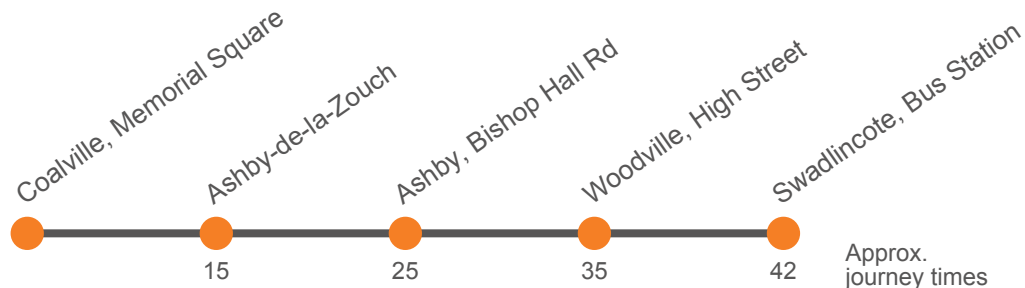

Most journeys continue from Coalville, Memorial Square to Leicester, Gravel Street unless the code TC is shown in the timetable underneath that journey.

TC = Not a through journey to Leicester. This journey terminates at Coalville, Memorial Square

### Saturday

Swadlincote, Bus Station Stop 3	0742	0842	0942	1045	Then at these mins past the hour	45 51 01 11 13 26 33	until	1545	1652	1722	1755	1827	1927
Woodville, Butt Lane	0748	0848	0948	1051				1551	1658	1728	1801	1832	1932
Bishop Hall Road, Moira Road	0758	0858	0958	1101				1601	1708	1738	1811	1840	1940
Ashby-de-la-Zouch, Market Street <i>arr</i>	0808	0908	1008	1111				1611	1718	1748	1821	1849	1949
Ashby-de-la-Zouch, Market Street <i>dep</i>	0810	0910	1010	1113				1613	1720	1750	1823	1850	1950
Swannington, Burton Lane	0823	0923	1023	1126				1626	1733	1803	1836	1902	2002
Coalville, Memorial Square	0830	0930	1030	1133				1633	1740	1810	1843	1910	2010

Most journeys continue from Coalville, Memorial Square to Leicester, Gravel Street unless the code TC is shown in the timetable underneath that journey.

TC = Not a through journey to Leicester. This journey terminates at Coalville Memorial Square.