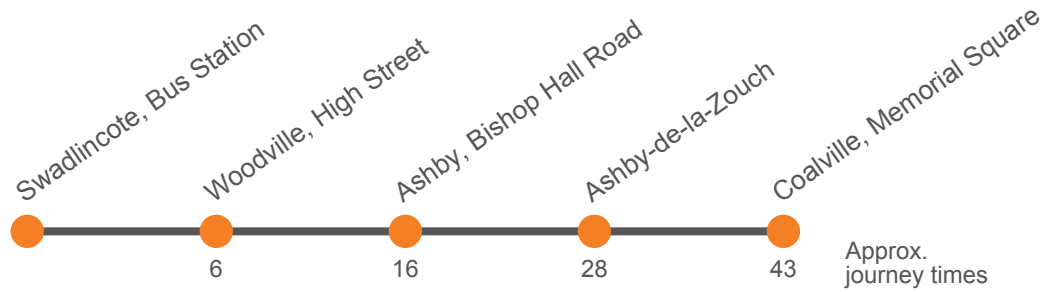

Most journeys continue from Coalville, Memorial Square to Leicester, Gravel Street unless the code TC is shown in the timetable underneath that journey.

TC = Not a through journey to Leicester. This journey terminates at Coalville Memorial Square.

### Monday to Friday

Coalville, Memorial Square	0855	Then	55		1455	1555	1705
Ashby-de-la-Zouch, Market Street	<i>arr</i> 0909	at	09		1509	1609	1719
Ashby-de-la-Zouch, Market Street	<i>dep</i> 0910	these	10	until	1510	1610	1720
Bishop Hall Road, Moira Road	0920	mins	20		1520	1620	1730
Woodville, Butt Lane	0930	past	30		1530	1630	1740
Swadlincote, Bus Station Stop 3	0937	the	37		1537	1637	1747
		hour					

### Saturday

Coalville, Memorial Square	0855	Then	55		1455	1555	1705
Ashby-de-la-Zouch, Market Street	<i>arr</i> 0909	at	09		1509	1609	1719
Ashby-de-la-Zouch, Market Street	<i>dep</i> 0910	these	10	until	1510	1610	1720
Bishop Hall Road, Moira Road	0920	mins	20		1520	1620	1730
Woodville, Butt Lane	0930	past	30		1530	1630	1740
Swadlincote, Bus Station Stop 3	0937	the	37		1537	1637	1747
		hour					

All journeys start from Leicester, Gravel Street continuing from Coalville, Memorial Square to Swadlincote

No service on Sunday or Bank Holiday Monday