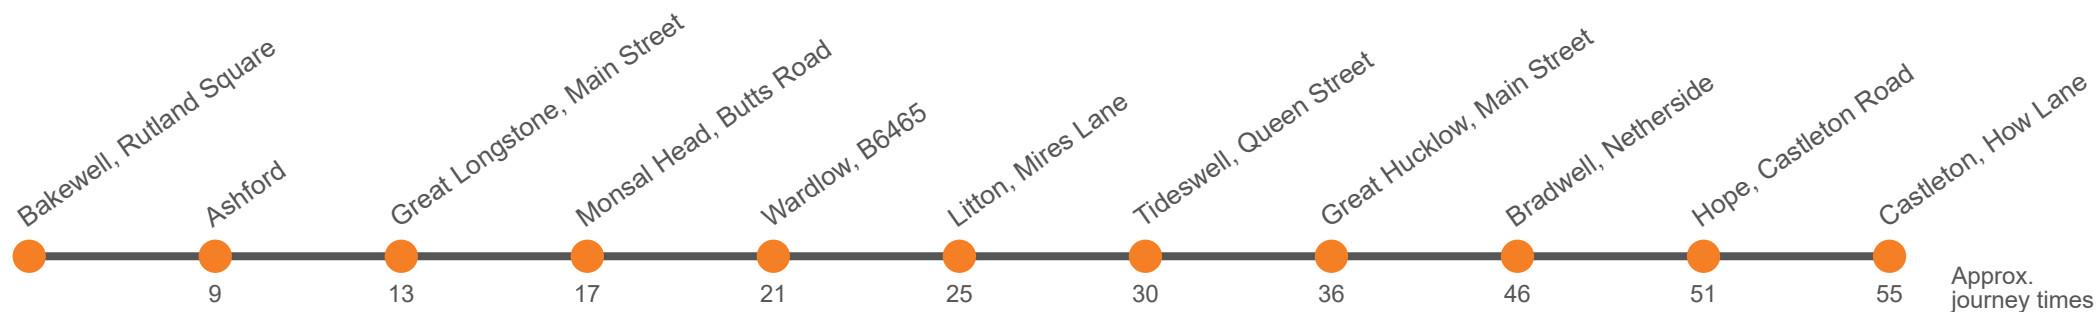

173

Bakewell - Ashford-in-the-water - Monsal Head - Tideswell - Bradwell - Castleton

Effective from: 27/03/2025

Andrews Coaches

Approx. journey times

Saturday

Bakewell, Buxton Road, Stand A	0750	0950	1150	1350	1550	1750
Ashford-in-the-Water, New Road	0754	0959	1159	1359	1559	1759
Great Longstone, Crispin	0758	1003	1203	1403	1603	1803
Monsal Head, Butts Road	0802	1007	1207	1407	1607	1807
Wardlow, Bulls Head	0806	1011	1211	1411	1611	1811
Cressbrook, Phone Box			1211	1411	1611	1811
Litton School	0810	1015	1215	1415	1615	1815
Tideswell, Fountain Square	0815	1020	1220	1420	1620	1820
Great Hucklow, Old Chapel	...	1026	1226	1426	1626	1826
Bradwell, adj Memorial Hall	...	1036	1236	1436	1636	1836
Hope, Car Park	...	1041	1241	1441	1641	1841
Castleton Bus Station	...	1045	1245	1445	1645	1845