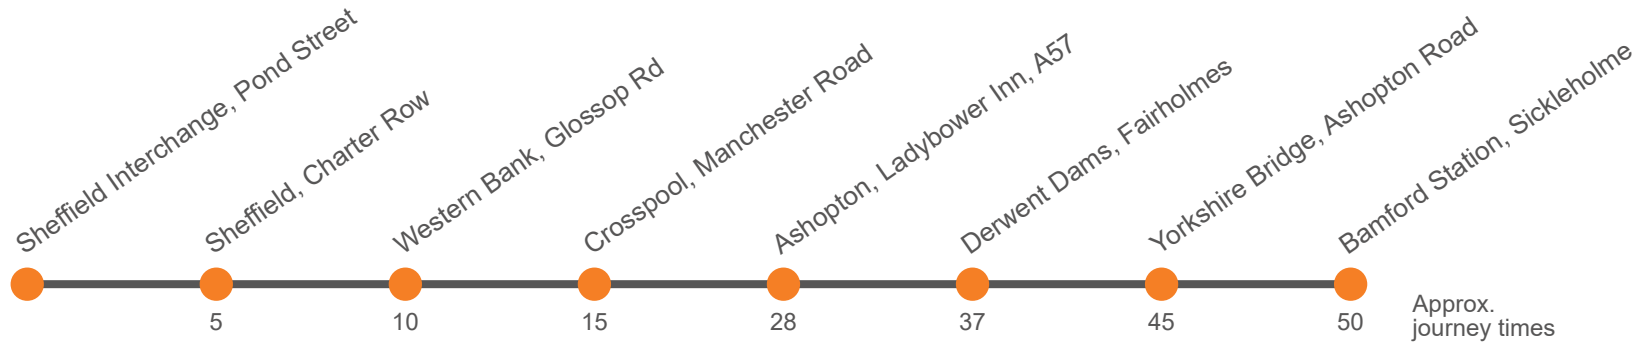

Then at these mins past the hour

until

Sundays and Bank Holiday Mondays, British Summer Time Only

Sheffield Interchange, Pond Street	0945	1045	1145	1245	1445	1545	1645
Sheffield, Moor Market MF1, Charter Row	0950	1050	1150	1250	1450	1550	1650
Royal Hallamshire Hospital, Glossop Rd	0955	1055	1155	1255	1455	1555	1655
Crosspool, o/s Church	1000	1100	1200	1300	1500	1600	1700
Ladybower Inn, A57	1013	1113	1213	1313	1513	1613	1713
Derwent Dams, Fairholmes	1022	1122	1222	1322			
Yorkshire Bridge Hotel	1030	1130	1230	1330	1518	1618	1718
Bamford Rail Station	1035	1135	1235	1335	1523	1623	1723

Sundays and Bank Holiday Mondays, British Summer Time Only

Bamford Rail Station	1050	1150	1250	1350	1530	1630	1730
Yorkshire Bridge Hotel	1055	1155	1255	1355	1535	1635	1735
Derwent Dams, Fairholmes	1102	1202	1302	1402	1542	1642	1742
Ladybower Inn, A57	1110	1210	1310	1410	1550	1650	1750
Crosspool, Manchester Rd/Vernon Terrace	1123	1223	1323	1423	1603	1703	1803
Royal Hallamshire Hospital, Glossop Rd	1128	1228	1328	1428	1608	1708	1808
Sheffield, Carver Street CA1	1133	1233	1333	1433	1613	1713	1813
Sheffield Interchange, Pond Street	1138	1238	1338	1438	1618	1718	1818