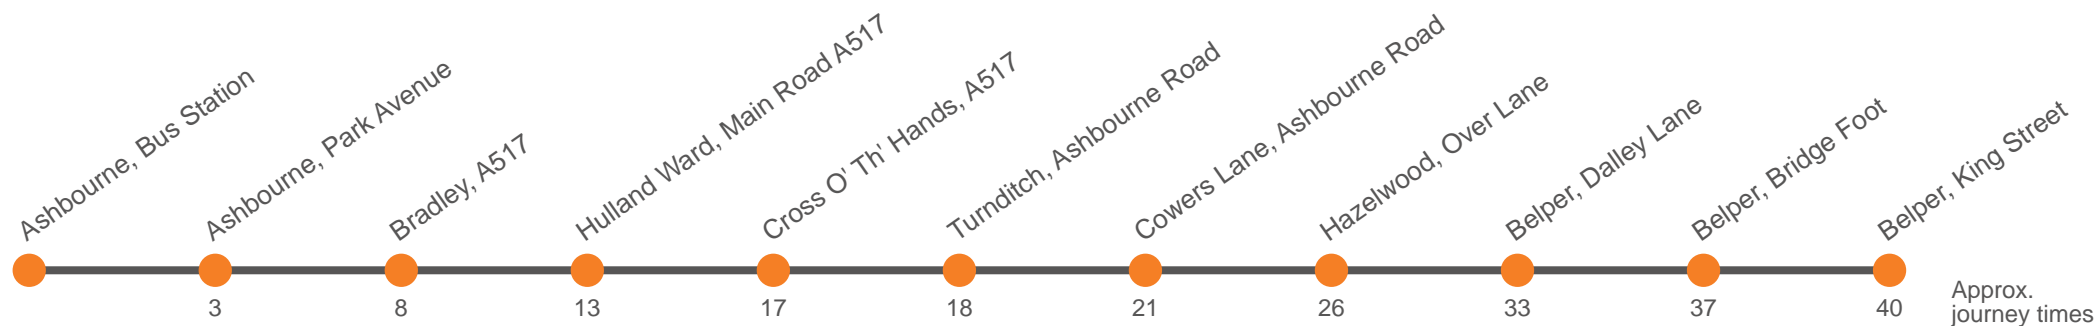

Hol Runs during School Holidays Only

Sch Runs on Schooldays Only

## Ashbourne to Belper via Turnditch

Effective from: 24/04/2022

High Peak

### Saturday

Ashbourne Bus Station, Stand 2	0800	1000	1155	1315	1455	1700
Ashbourne, Dovedale Avenue	0803	1003	1158	1318	1458	1703
Bradley, Smithy	0808	1008	1202	1323	1503	1708
Hulland Ward, Nags Head	0813	1013	1208	1328	1508	1713
Cross O' Th' Hands, Hillcliff Lane	0817	1017	1212	1332	1512	1717
Turnditch, Tiger Inn	0818	1018	1213	1333	1513	1718
Cowers Lane, Railway Inn	0821	1021	1216	1336	1516	1721
Hazelwood, Church	0826	1026	1221	1341	1521	1726
Belper, Belper Lane End	0833	1033		1348	1528	1733
Belper, Belper Lane	0835	1035		1350	1530	1735
Belper, Triangle	0837	1037	1227	1352	1532	1737
Belper, King Street, Stop B	0840	1040	1230	1355	1535	1740

## Belper to Ashbourne via Turnditch

Effective from: 24/04/2022

High Peak