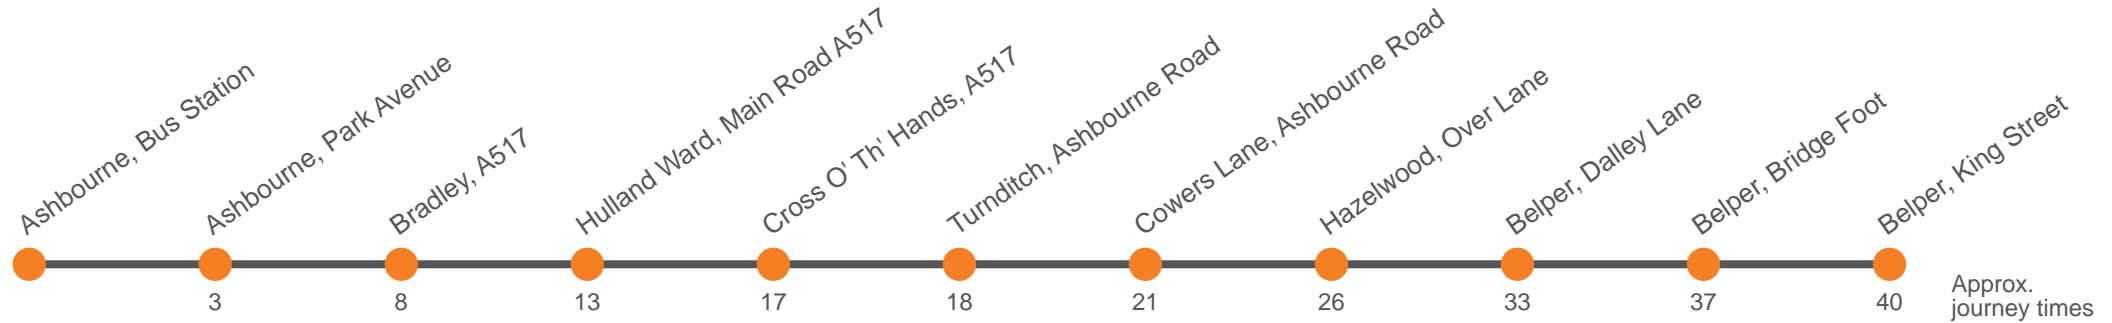

## Derby/Belper to Ashbourne via Hulland Ward

Effective from: 24/04/2022

High Peak

Hol Runs during School Holidays Only

Sch Runs on Schooldays Only

## Ashbourne to Belper via Turnditch

Effective from: 24/04/2022

High Peak

## Belper to Ashbourne via Turnditch

Effective from: 24/04/2022

High Peak