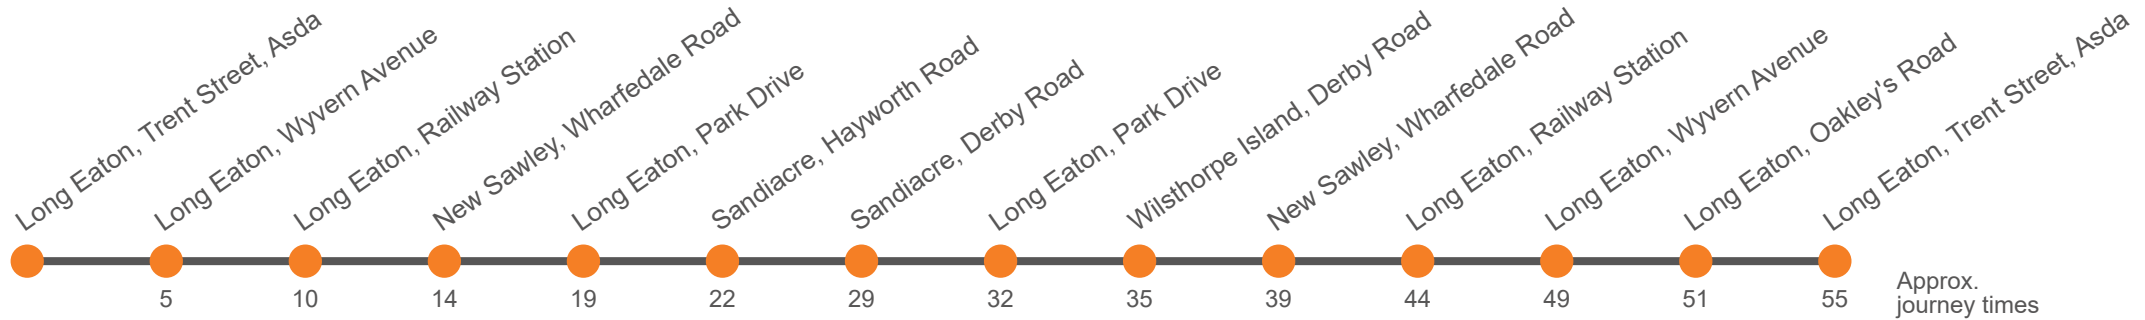

### Monday to Friday

Long Eaton, Trent Street, Asda	0705	0800	0905	1005		05		1505	1605	1715
Wyvern Avenue				1010		10		1510	1610	1720
Long Eaton, Railway Station	0711	0806	0911	1015		15		1515	1615	1725
New Sawley, Wharfedale Road Shops	0715	0810	0915	1019		19		1519	1619	1729
Park Drive	0720	0816	0921	1024	Then at these mins past the hour	24	until	1524	1624	1734
Hayworth Road	0723	0820	0925	1027		27		1527	1627	1737
Sandiacre, White Lion	0730	0830	0934	1034		34		1534	1636	1744
Park Drive	0732	0834	0937	1037		37		1537	1639	1748
Wilsthorpe Island	0736	0838	0940	1040		40		1540	1644	...
New Sawley, Wharfedale Road Shops	0740	0842	0944	1044	44	1544	1650	...		
Long Eaton, Railway Station	0745	0847	0949	1049	49	1549	1655	...		
Wyvern Avenue	0750	0852	0954	1054	54	1554		...		
Oakley's Road	0752	0854	0956	1056	56	1556		...		
Long Eaton, Trent Street, Asda	0755	0858	1000	1100	00	1600	1700	...		

### Saturday

Long Eaton, Trent Street, Asda	...	0905	1005		05		1505	1605	1715
Wyvern Avenue	...		1010		10		1510	1610	1720
Long Eaton, Railway Station	...	0911	1015		15		1515	1615	1725
New Sawley, Wharfedale Road Shops	...	0915	1019		19		1519	1619	1729
Park Drive	...	0921	1024	Then at these mins past the hour	24		1524	1624	1734
Hayworth Road	...	0925	1027		27		1527	1627	1737
Sandiacre, White Lion	0830	0934	1034		34	until	1534	1636	1744
Park Drive	0834	0937	1037		37		1537	1639	1748
Wilsthorpe Island	0838	0940	1040		40		1540	1644	...
New Sawley, Wharfedale Road Shops	0842	0944	1044	44		1544	1650	...	
Long Eaton, Railway Station	0847	0949	1049	49		1549	1655	...	
Wyvern Avenue	0852	0954	1054	54		1554		...	
Oakley's Road	0854	0956	1056	56		1556		...	
Long Eaton, Trent Street, Asda	0858	1000	1100	00		1600	1700	...	