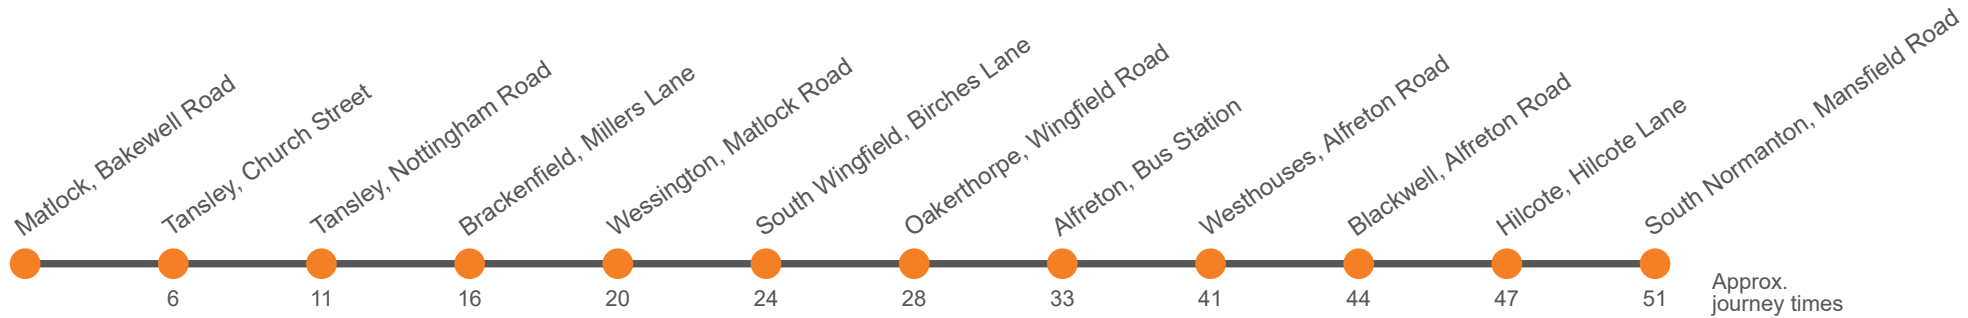

Hol Runs during School Holidays Only

M141 Journey connects at Crich with Service 141 to Matlock at 0746

Sch Runs on Schooldays Only

This service is operated under contract to Derbyshire County Council and supported with funding from the Department for Transport through it's Bus Service Improvement Plan Award to the Council.

M141 Journey connects at Crich with Service 141 to Matlock at 0746

This service is operated under contract to Derbyshire County Council and supported with funding from the Department for Transport through it's Bus Service Improvement Plan Award to the Council.

Monday to Friday

Codes	Hol	Sch					Hol	Sch			
Service:	143A	143A	143	143	143	143	143A	143A	143	Hol	Runs during School Holidays Only
										Sch	Runs on Schooldays Only
Matlock, Highfields Upper School	1545	...		
Starkholmes, Highfields School Lower	1555	...		
Matlock, Bakewell Road, Stand B	0728	0728	0850	1030	1230	1430	1555		1700		
Tansley, Village Green				1036	1236	1436			1709		
Tansley, The Tavern	0733	0733	0855	1041	1241	1441	1600	1600	1711		
Brackenfield, The Green				1046	1246	1446			1716		
Crich, Plaistow Green Road, Tramway Museum	0741	0741					1608	1608			
Crich, Market Place	0743	0743					1610	1610			
Wessington, Matlock Road adj Horse & Jockey	0800	0800	0900	1050	1250	1450	1625	1625	1720		
South Wingfield, Birches Lane	0804	0804		1054	1254	1454	1629	1629	1724		
Oakerthorpe, Fourlane Ends	0809	0809	0905	1058	1258	1458	1633	1633	1728		
Alfreton, Sir David Nieper Academy		0813									
Alfreton, Bus Station Bay 4 arr	0815	0815	0910	1103	1303	1503	1638	1638	1733		
Alfreton, Bus Station Bay 4 dep	1105	1305	1505		
Westhouses, Station Hotel	1111	1311	1511		
Blackwell, Alfreton Rd opp Wilson Avenue	1114	1314	1514		
Hilcote, Hilcote Lane before Hilcote Arms	1117	1317	1517		
East Midlands Designer Outlet	1121	1321	1521		