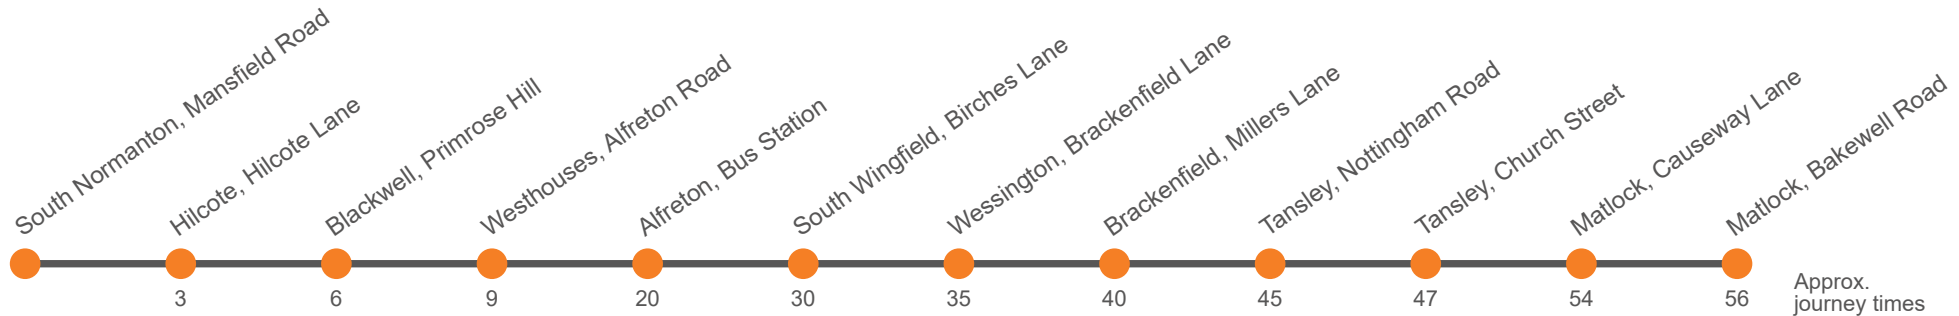

Hol Runs during School Holidays Only

M141 Journey connects at Crich with Service 141 to Matlock at 0746

Sch Runs on Schooldays Only

This service is operated under contract to Derbyshire County Council and supported with funding from the Department for Transport through it's Bus Service Improvement Plan Award to the Council.

M141 Journey connects at Crich with Service 141 to Matlock at 0746

This service is operated under contract to Derbyshire County Council and supported with funding from the Department for Transport through it's Bus Service Improvement Plan Award to the Council.