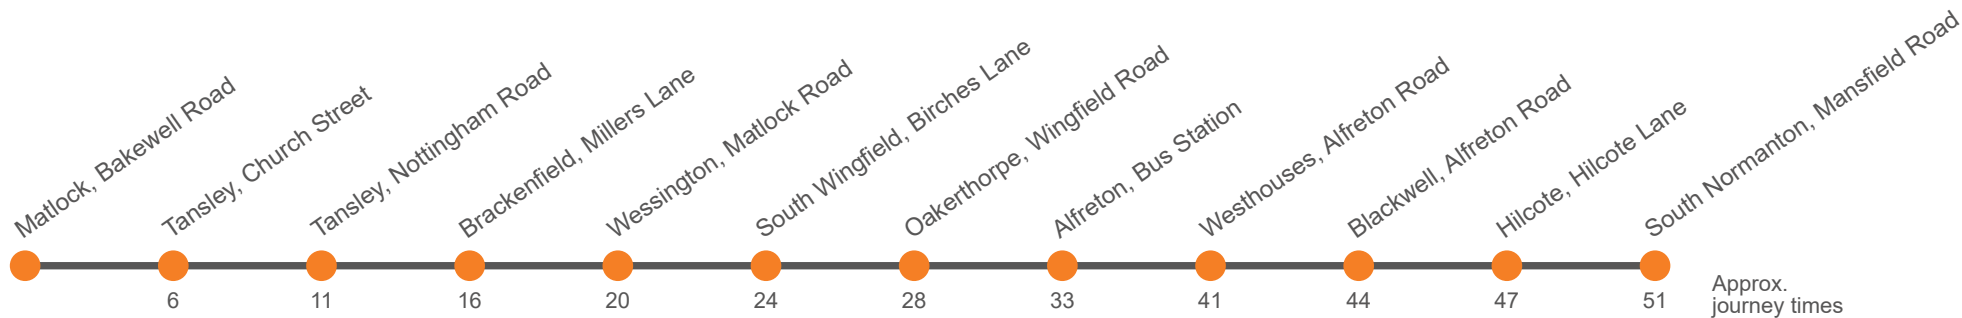

Saturday

Service:	143A	143	143	143	143	143A	143
Matlock, Bakewell Road, Stand B	0728	0850	1030	1230	1430	1555	1700
Tansley, Village Green			1036	1236	1436		1709
Tansley, The Tavern	0733	0855	1041	1241	1441	1600	1711
Brackenfield, The Green			1046	1246	1446		1716
Crich, Plaistow Green Road, Tramway Museum	0741					1608	
Crich, Market Place	0743					1610	
Wessington, Matlock Road adj Horse & Jockey	0800	0900	1050	1250	1450	1625	1720
South Wingfield, Birches Lane	0804		1054	1254	1454	1629	1724
Oakerthorpe, Fourlane Ends	0809	0905	1058	1258	1458	1633	1728
Alfreton, Bus Station Bay 4 <i>arr</i>	0815	0910	1103	1303	1503	1638	1733
Alfreton, Bus Station Bay 4 <i>dep</i>	...	...	1105	1305	1505	...	...
Westhouses, Station Hotel	...	...	1111	1311	1511	...	...
Blackwell, Alfreton Rd opp Wilson Avenue	...	...	1114	1314	1514	...	...
Hilcote, Hilcote Lane before Hilcote Arms	...	...	1117	1317	1517	...	...
East Midlands Designer Outlet	...	...	1121	1321	1521	...	...

This service is operated under contract to Derbyshire County Council and supported with funding from the Department for Transport through its Bus Service Improvement Plan Award to the Council.