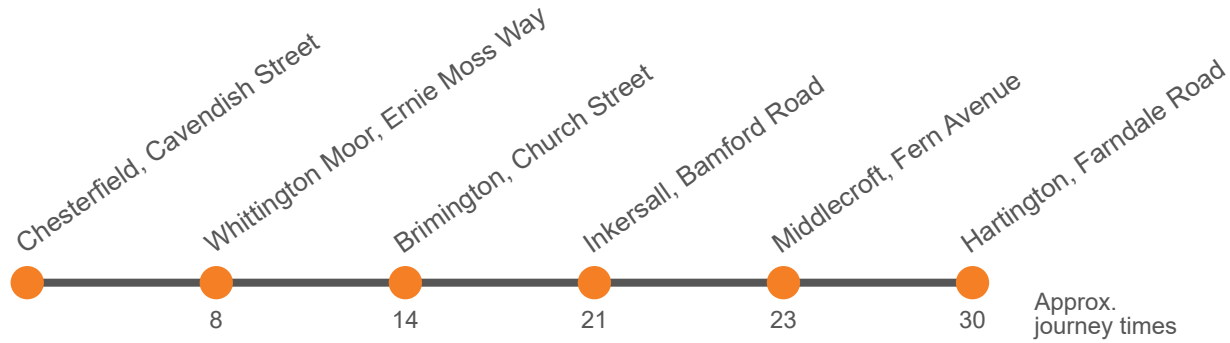

## Hartington - Chesterfield via Staveley - Inkersall - Brimington

Effective from: 03/10/2022

Derbyshire Community Transport

### Monday to Friday

Hartington, Farndale Road	0930	1100	1230
Staveley, Market Street, Stop 3	0935	1105	1235
Middlecroft, Fern Avenue	0939	1109	1239
Inkersall, Bamford Road	0941	1111	1241
Brimington, Church Street	0947	1117	1247
Whittington Moor, Lidl	0953	1123	1253
Whittingham Moor, Tesco	0955	1125	1255
Chesterfield, Cavendish Street T1	1000	1130	1300

## Chesterfield - Hartington via Brimington - Inkersall - Staveley

Effective from: 03/10/2022

Derbyshire Community Transport

### Monday to Friday

<b>Chesterfield, Cavendish Street T1</b>	<b>1000</b>	<b>1130</b>	<b>1300</b>
<b>Whittington Moor, Tesco</b>	<b>1008</b>	<b>1138</b>	<b>1308</b>
<b>Brimington, Church Street</b>	<b>1014</b>	<b>1144</b>	<b>1314</b>
<b>Inkersall, Bamford Road</b>	<b>1021</b>	<b>1151</b>	<b>1321</b>
<b>Middlecroft, Fern Avenue</b>	<b>1023</b>	<b>1153</b>	<b>1323</b>
<b>Staveley, Market Street, Stop 1</b>	<b>1027</b>	<b>1157</b>	<b>1327</b>
<b>Hartington, Farndale Road</b>	<b>1030</b>	<b>1200</b>	<b>1330</b>