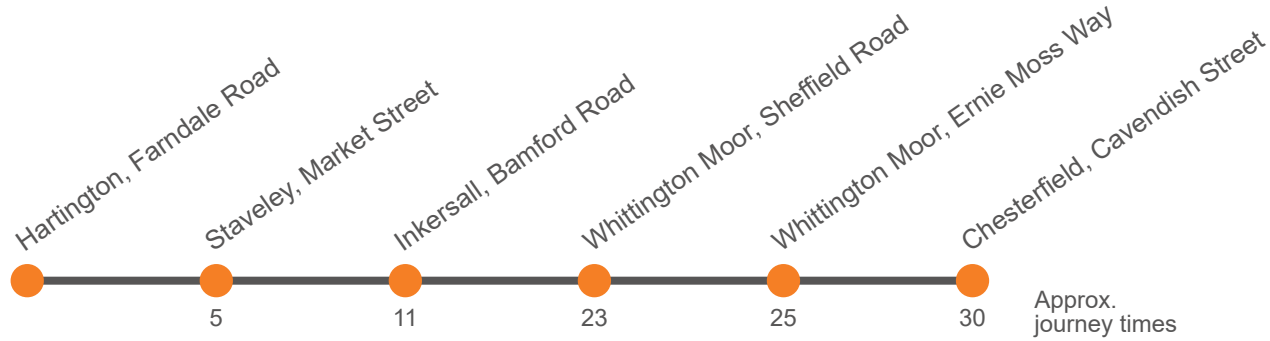

## Hartington - Chesterfield via Staveley - Inkersall - Brimington

Effective from: 03/10/2022

Derbyshire Community Transport

### Monday to Friday

Hartington, Farndale Road	0930	1100	1230
Staveley, Market Street, Stop 3	0935	1105	1235
Middlecroft, Fern Avenue	0939	1109	1239
Inkersall, Bamford Road	0941	1111	1241
Brimington, Church Street	0947	1117	1247
Whittington Moor, Lidl	0953	1123	1253
Whittingham Moor, Tesco	0955	1125	1255
Chesterfield, Cavendish Street T1	1000	1130	1300

## Chesterfield - Hartington via Brimington - Inkersall - Staveley

Effective from: 03/10/2022

Derbyshire Community Transport

### Monday to Friday

<b>Chesterfield, Cavendish Street T1</b>	<b>1000</b>	<b>1130</b>	<b>1300</b>
<b>Whittington Moor, Tesco</b>	<b>1008</b>	<b>1138</b>	<b>1308</b>
<b>Brimington, Church Street</b>	<b>1014</b>	<b>1144</b>	<b>1314</b>
<b>Inkersall, Bamford Road</b>	<b>1021</b>	<b>1151</b>	<b>1321</b>
<b>Middlecroft, Fern Avenue</b>	<b>1023</b>	<b>1153</b>	<b>1323</b>
<b>Staveley, Market Street, Stop 1</b>	<b>1027</b>	<b>1157</b>	<b>1327</b>
<b>Hartington, Farndale Road</b>	<b>1030</b>	<b>1200</b>	<b>1330</b>