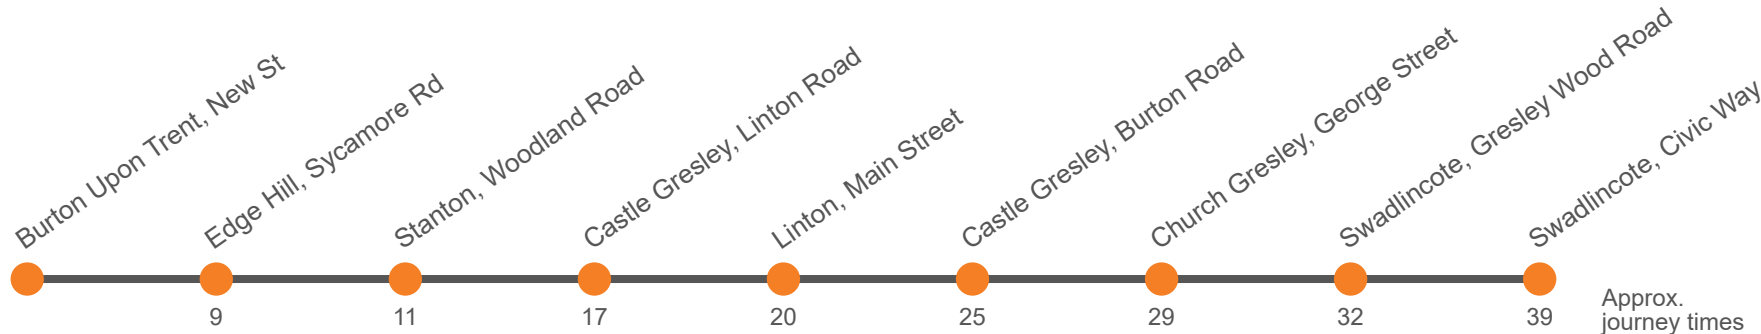

Sunday

Service:	21E	21E	21E	21E	21E	21E	21E	21E
Burton Upon Trent, New Street	0925	1035	1140	1245	1335	1440	1545	1650
Edge Hill, Pinewood Road	0932	1042	1147	1252	1342	1447	1552	1657
Stanton, Urban Chef	0934	1044	1149	1254	1344	1449	1554	1659
Swadlincote, Bus Station	0940	1050	1155	1300	1350	1455	1600	1705
Church Gresley, Church	0945	1055	1200	1305	1355	1500	1605	1710
Castle Gresley, Old Station	0947	1057	1202	1307	1357	1502	1607	1712
Overseal, Main Street	0954	1104	1209	1314	1404	1509	1614	1719
Linton, Red Lion	0958	1108	1213	1318	1408	1513	1618	1723