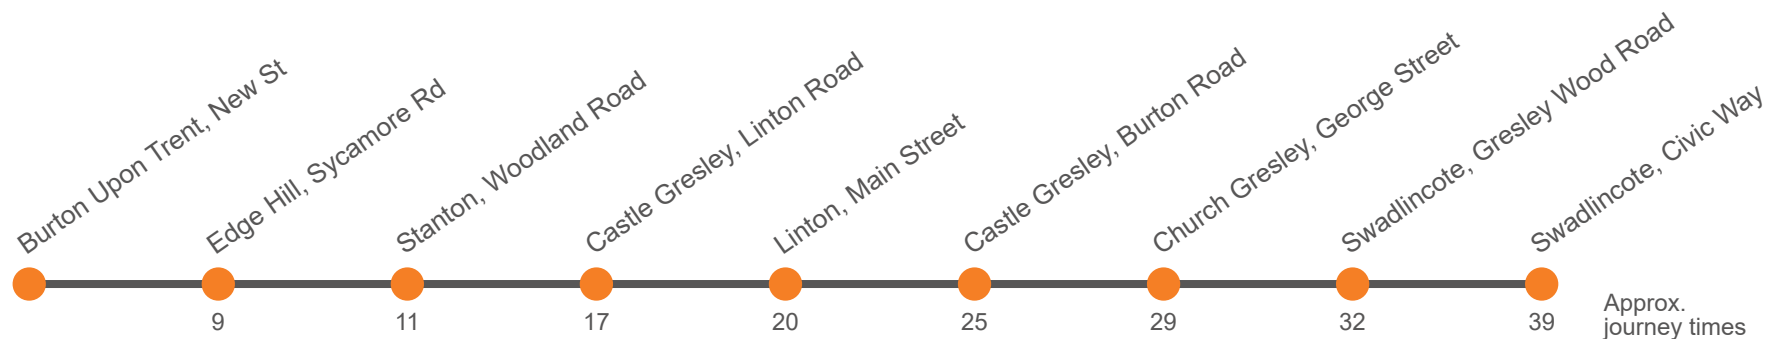

Saturday

Service:	21	21	21	21	21	21	21	21E	21E	21E	21E	21E	
Burton on Trent, New Street, Stand 7	0710	0825	25		1425	1540	1645	1745	...	...	...	...	
Burton Upon Trent, New Street									1830	1935	2045	2150	2300
Edge Hill, Pinewood Road									1838	1942	2052	2157	2307
Edge Hill, The Copper Hearth Ph	0718	0833	33		1433	1553	1658	1753					
Stanton, Urban Chef	0720	0835	35		1435	1555	1700	1755	1840	1944	2054	2159	2309
Newhall, Village Hall												2203	2313
Swadlincote, Bus Station									1847	1950	2100	2208	2318
Church Gresley, Church									1852	1955	2105	2213	2323
Castle Gresley, Old Station									1854	1957	2107	2215	2325
Castle Gresley, Linton Road Shops	0727	0841	41		1441	1601	1706	1801					
Linton, Red Lion	0730	0844	44		1444	1604	1709	1804					
Castle Gresley, Burton Road	0734	0849	49		1449	1609	1714	1809					
Church Gresley, Church	0741	0853	53		1453	1613	1718	1813					
Swadlincote, Hillside Gardens	0745	0856	56		1456	1616	1721	1816					
Swadlincote, Bus Station Set Down Stop	0755	0903	03		1503	1623	1728	1823					
Overseal, Main Street	...	...	...		...	...	...	...	1902	2004	2114	2222	2332a
Linton, Red Lion	...	...	...		...	...	...	...	1908	2008	2118	2227	2336

a Set-down only