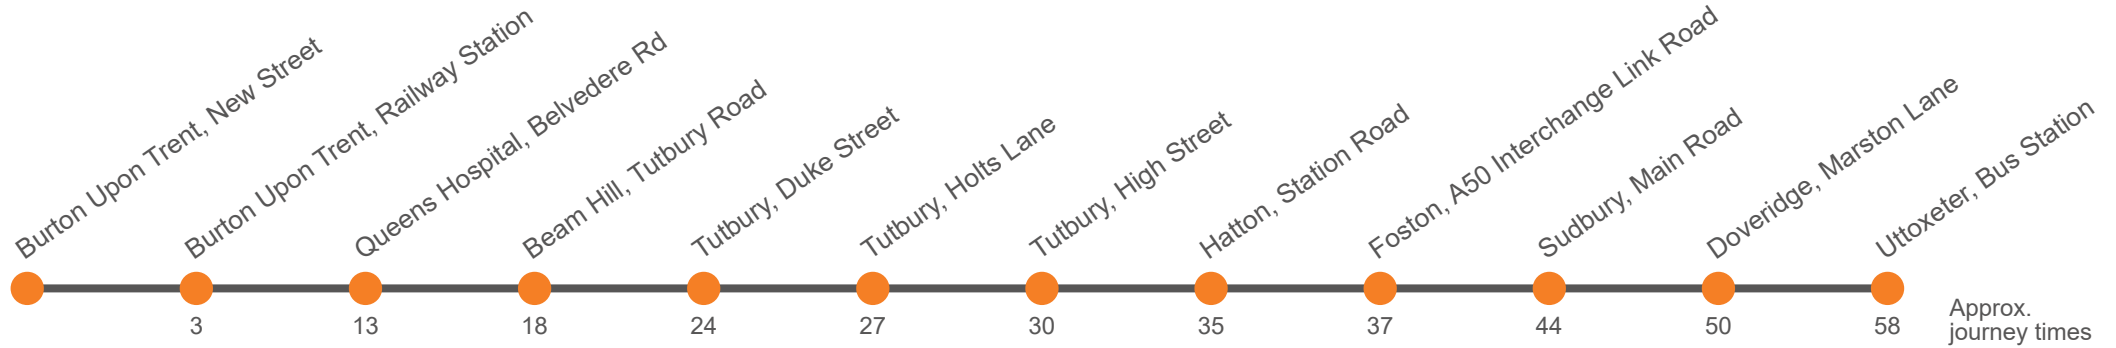

## Burton - Tutbury - Hatton - Sudbury - Uttoxeter

Effective from: 04/05/2025

Diamond Bus

## Uttoxeter - Sudbury - Hatton - Tutbury - Burton

Effective from: 04/05/2025

Diamond Bus