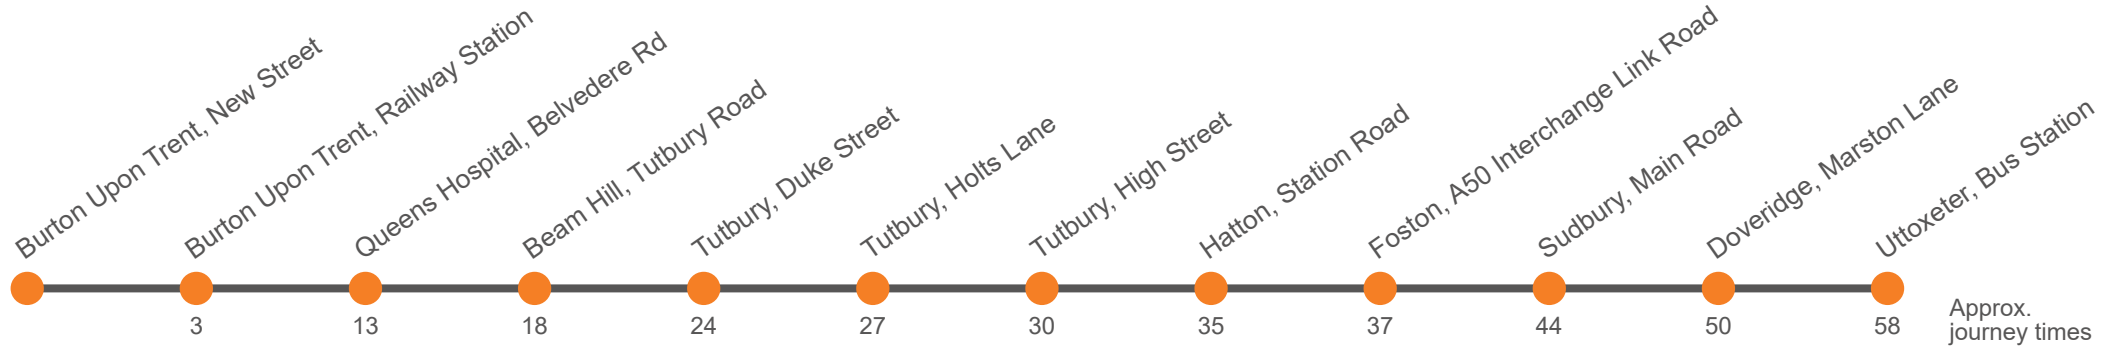

## Burton - Tutbury - Hatton - Sudbury - Uttoxeter

Effective from: 04/05/2025

Diamond Bus

## Uttoxeter - Sudbury - Hatton - Tutbury - Burton

Effective from: 04/05/2025

Diamond Bus