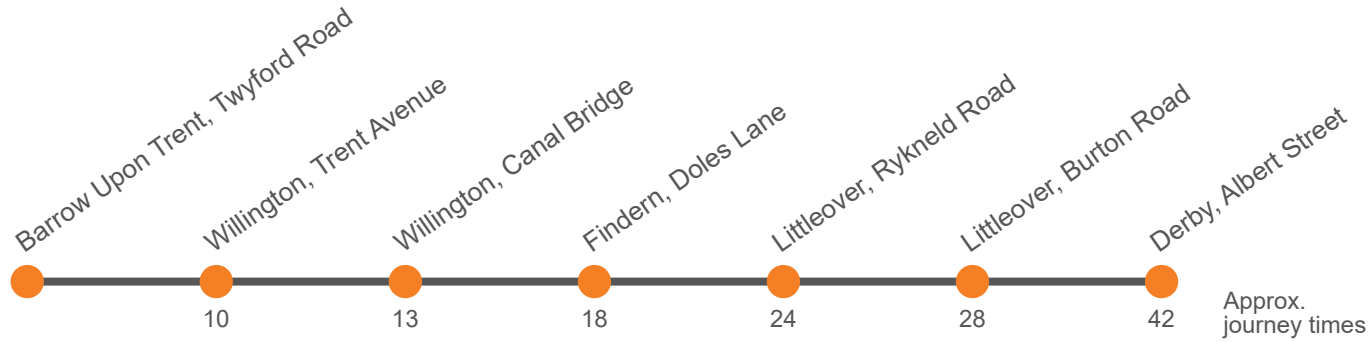

70

Barrow upon Trent - Derby via Chellaston

Effective from: 04/11/2022

Diamond Bus

Monday to Friday

Barrow Upon Trent, School	0930	1230	1830
Chellaston, Derby Road/High Street	0935	1235	1835
Shelton Lock, Derby Road/Chestnut Ave	0937	1237	1837
Allenton, Osmaston Rd/Bingham St	0940	1240	1840
Derby, Osmaston Road, Stop A8	0955	1250	1850

70

Derby - Barrow upon Trent via Chellaston

Effective from: 04/11/2022

Diamond Bus

Monday to Friday

Derby, Osmaston Road, Stop A5	1210
Allenton, Osmaston Rd/Bingham St	1220
Shelton Lock, Chellaston Road/Chestnut Ave	1223
Chellaston, Swarkestone Road/High Street	1225
Barrow Upon Trent, School	1230

V3

Derby - Littleover - Findern - Willington - Barrow upon Trent

Effective from: 04/11/2022

Diamond Bus

Monday to Friday

Derby Bus Station, Bay 3	1750
Littleover, Chain Lane	1800
Littleover, Nuffield Hospital	1804
Findern, The Green	1811
The Green, Canal Bridge	1816
Ford Lane, Trent Avenue	1818
Barrow Upon Trent, School	1825

V3

Barrow upon Trent - Willington - Findern - Littleover - Derby

Effective from: 04/11/2022

Diamond Bus

Monday to Friday

Barrow Upon Trent, School	0718
Trent Close, Trent Avenue	0728
The Green, Canal Bridge	0731
Findern, The Green	0736
Littleover, Nuffield Hospital	0742
Littleover, Chain Lane	0746
Derby, Albert Street, Stop B2	0800