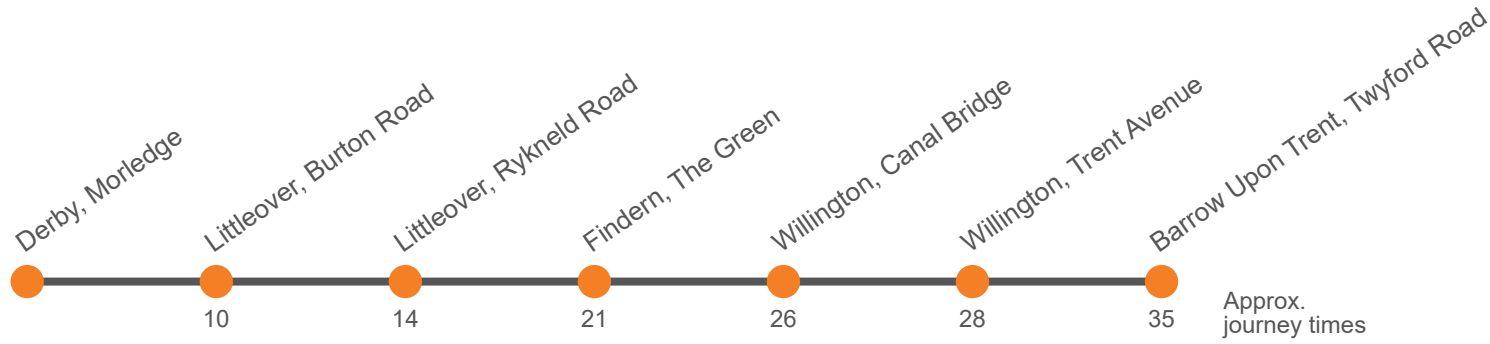

70

Barrow upon Trent - Derby via Chellaston

Effective from: 04/11/2022

Diamond Bus

Monday to Friday

Barrow Upon Trent, School	0930	1230	1830
Chellaston, Derby Road/High Street	0935	1235	1835
Shelton Lock, Derby Road/Chestnut Ave	0937	1237	1837
Allenton, Osmaston Rd/Bingham St	0940	1240	1840
Derby, Osmaston Road, Stop A8	0955	1250	1850

70

Derby - Barrow upon Trent via Chellaston

Effective from: 04/11/2022

Diamond Bus

Monday to Friday

Derby, Osmaston Road, Stop A5	1210
Allenton, Osmaston Rd/Bingham St	1220
Shelton Lock, Chellaston Road/Chestnut Ave	1223
Chellaston, Swarkestone Road/High Street	1225
Barrow Upon Trent, School	1230

V3

Derby - Littleover - Findern - Willington - Barrow upon Trent

Effective from: 04/11/2022

Diamond Bus

Monday to Friday

Derby Bus Station, Bay 3	1750
Littleover, Chain Lane	1800
Littleover, Nuffield Hospital	1804
Findern, The Green	1811
The Green, Canal Bridge	1816
Ford Lane, Trent Avenue	1818
Barrow Upon Trent, School	1825

V3

Barrow upon Trent - Willington - Findern - Littleover - Derby

Effective from: 04/11/2022

Diamond Bus

Monday to Friday

Barrow Upon Trent, School	0718
Trent Close, Trent Avenue	0728
The Green, Canal Bridge	0731
Findern, The Green	0736
Littleover, Nuffield Hospital	0742
Littleover, Chain Lane	0746
Derby, Albert Street, Stop B2	0800