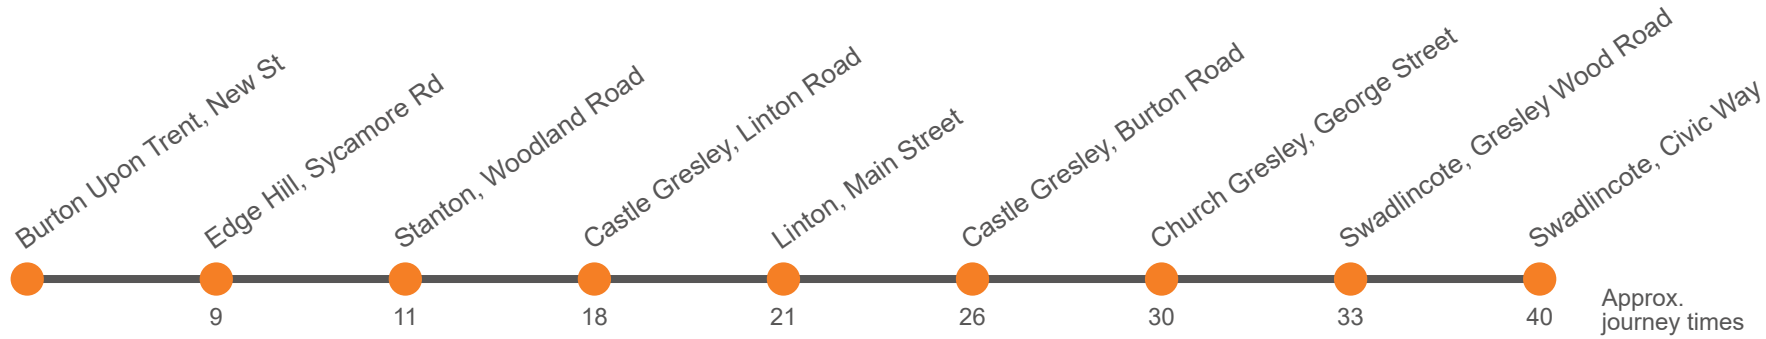

Sunday

Service:	21E	21E	21E	21E	21E	21E	21E	21E
Burton Upon Trent, New Street	0925	1035	1140	1245	1335	1440	1545	1650
Edge Hill, Pinewood Road	0932	1042	1147	1252	1342	1447	1552	1657
Stanton, Urban Chef	0934	1044	1149	1254	1344	1449	1554	1659
Swadlincote, Bus Station	0940	1050	1155	1300	1350	1455	1600	1705
Church Gresley, Church	0945	1055	1200	1305	1355	1500	1605	1710
Castle Gresley, Old Station	0947	1057	1202	1307	1357	1502	1607	1712
Overseal, Main Street	0954	1104	1209	1314	1404	1509	1614	1719
Linton, Red Lion	0958	1108	1213	1318	1408	1513	1618	1723