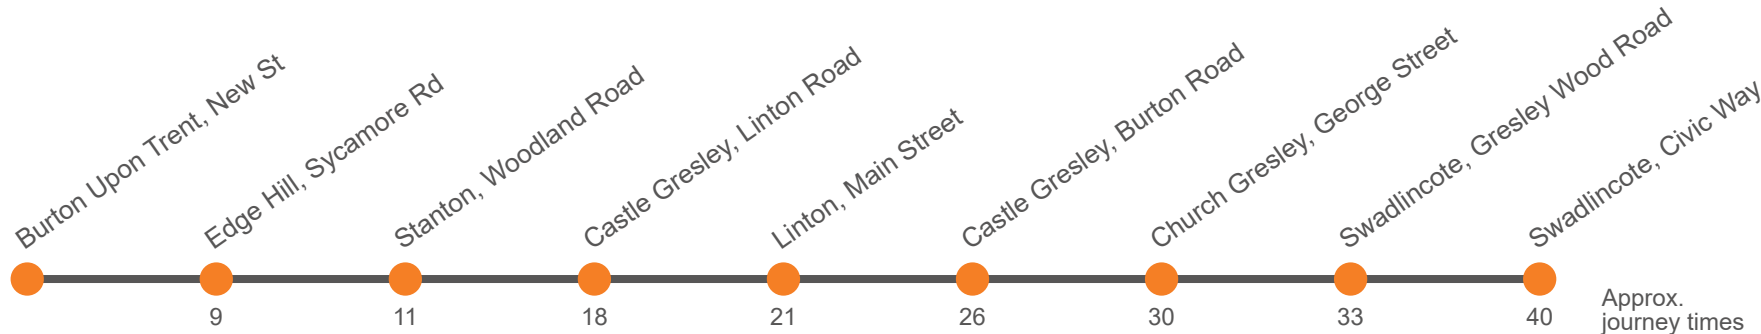

Then at these mins past the hour until

Hol Runs during School Holidays Only
Sch Runs on Schooldays Only

Monday to Friday (continued)

Service:	21	21	21	21	21	21	21E	21E	21E	21E	21E
Burton on Trent, New Street, Stand 7	1455	1540	1615	1645	1730	1800
Burton Upon Trent, New Street							1830	1935	2045	2150	2300
Edge Hill, Pinewood Road							1838	1942	2052	2157	2307
Edge Hill, The Copper Hearth Ph	1510	1555	1630	1700	1743	1808					
Stanton, Urban Chef	1514	1559	1634	1704	1745	1810	1840	1944	2054	2159	2309
Newhall, Village Hall										2203	2313
Swadlincote, Bus Station							1847	1950	2100	2208	2318
Church Gresley, Church							1852	1955	2104	2213	2323
Castle Gresley, Old Station							1854	1957	2107	2215	2325
Castle Gresley, Linton Road Shops	1524	1609	1644	1714	1751	1816					
Linton, Red Lion	1527	1612	1647	1717	1754	1819					
Castle Gresley, Burton Road	1534	1619	1654	1724	1759	1824					
Church Gresley, Church	1538	1623	1658	1728	1803	1828					
Swadlincote, Hillside Gardens	1541	1626	1701	1731	1806	1831					
Swadlincote, Bus Station Set Down Stop	1548	1633	1708	1738	1813	1838					
Pingle School, Pingle School Bus Park					
Overseal, Main Street	1902	2004	2114	2222	2332a
Linton, Red Lion	1908	2008	2118	2227	2336