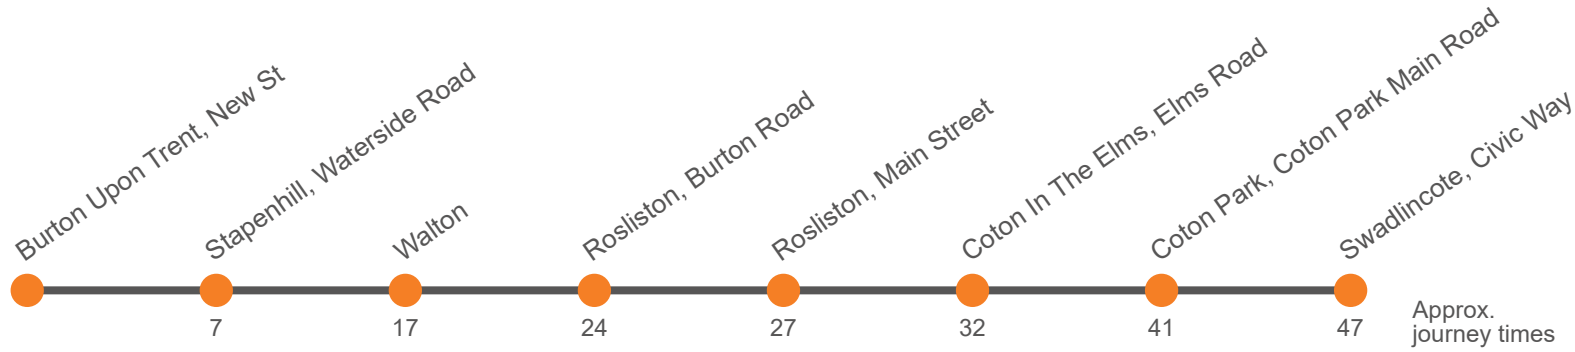

Monday to Saturday

Codes	a				
Swadlincote, Bus Station, Stop 4	0640	0920	1120	1320	1720
Linton, Coton Park Corner	0646	0926	1126	1326	1726
Coton In The Elms, Church Street	0655	0935	1135	1335	1735
Rosliston, School	0700	0940	1140	1340	1740
Rosliston, Forestry Centre		0943	1143	1343	1743
Walton-on-Trent, Shoulder Of Mutton	0705	0950	1150	1350	1750
Stapenhill, Ferry Street		0958	1158	1358	1758
Burton Upon Trent, New Street	0719	1008	1208	1408	1808

a Does not run on Saturdays

22

Burton - Walton on Trent - Rosliston - Swadlincote

Effective from: 05/01/2025

Diamond Bus

Monday to Saturday

Burton Upon Trent, New Street	1015	1215	1415	1615	1815
Stapenhill, Severn Trent Pumping Station	1022	1222	1422	1622	1822
Walton-on-Trent, Shoulder Of Mutton	1032	1232	1432	1632	1832
Rosliston, Forestry Centre	1039	1239	1439	1639	
Rosliston, School	1042	1242	1442	1642	1838
Coton In The Elms, Church Street	1047	1247	1447	1647	1843
Coton Park, Recreation Ground	1056	1256	1456	1656	1852
Swadlincote, Bus Station, Stop 4	1102	1302	1502	1702	1858