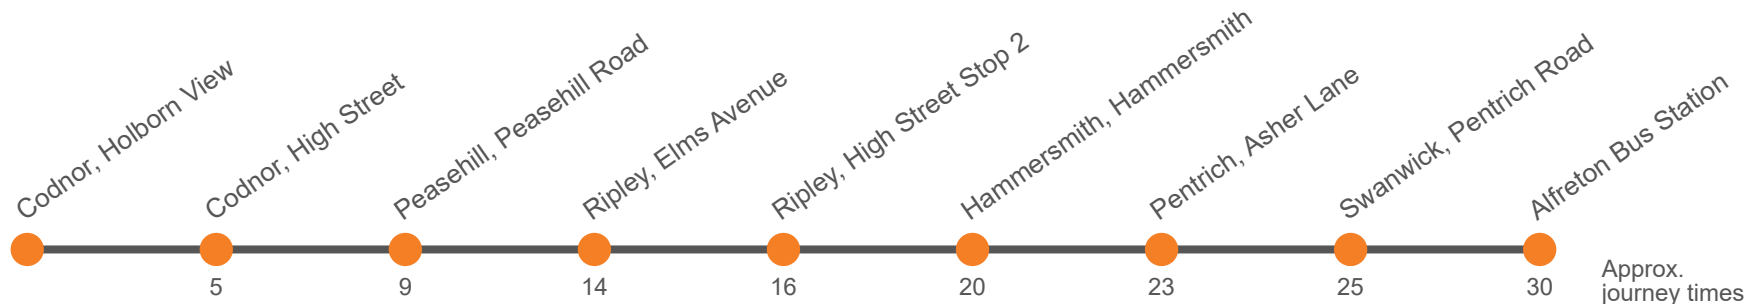

### Monday to Friday

Alfreton Bus Station Bay 5	0950		50		1450	1550	1650
Swanwick, Pentrich Road	0955	Then	55		1455	1555	1655
Pentrich, Asher Lane/The Lilacs	0957	at	57		1457	1557	1657
Hammersmith, Lowes Hill	1000	these	00		1500	1600	1700
Ripley, High Street Stop 3	1005	mins	05	until	1505	1605	1705
Ripley, Chestnut Avenue	1007	past	07		1507	1607	1707
Peasehill, Mill Hill School	1011	the	11		1511	1611	1711
Codnor, Holborn View/Redmoor Close	1016	hour	16		1516	1616	1716
Codnor, Market Place	...		...		...	...	1721

### Saturday

Alfreton Bus Station Bay 5	0950		50		1450	1550	1650
Swanwick, Pentrich Road	0955	Then	55		1455	1555	1655
Pentrich, Asher Lane/The Lilacs	0957	at	57		1457	1557	1657
Hammersmith, Lowes Hill	1000	these	00		1500	1600	1700
Ripley, High Street Stop 3	1005	mins	05	until	1505	1605	1705
Ripley, Chestnut Avenue	1007	past	07		1507	1607	1707
Peasehill, Mill Hill School	1011	the	11		1511	1611	1711
Codnor, Holborn View/Redmoor Close	1016	hour	16		1516	1616	1716
Codnor, Market Place	...		...		...	...	1721

### Saturday

Codnor, Holborn View/Redmoor Close	0916		16		1416	1516	1616
Codnor, Market Place	0921	Then at these mins past the hour	21	until	1421	1521	1621
Peasehill, Honeyfield Drive	0925		25		1425	1525	1625
Ripley, Chestnut Avenue	0930		30		1430	1530	1630
Ripley, High Street Stop 2	0932		32		1432	1532	1632
Hammersmith, Lowes Hill	0936		36		1436	1536	1636
Pentrich, Asher Lane/The Lilacs	0939		39		1439	1539	1639
Swanwick, Pentrich Road	0941		41		1441	1541	1641
Alfreton Bus Station Bay 5	0946		46		1446	1546	1646