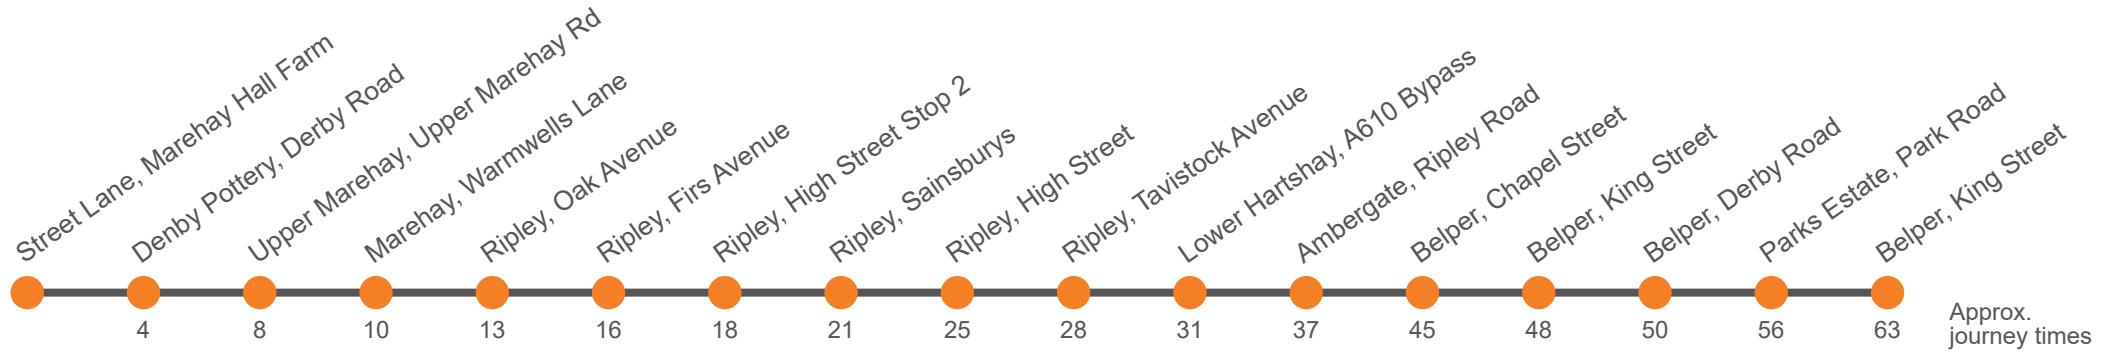

Monday to Saturday

Belper, King Street, Stop B	1033	1233	1433
Derby Road, Meadow View (for Babington Hospital)	1035	1235	1435
Parks Estate, Park Road Shops	1041	1241	1441
Belper, King Street, Stop B <i>arr</i>	1048	1248	1448
Belper, King Street, Stop B <i>dep</i>	1050	1250	1450
Ambergate, Railway Station	1058	1258	1458
Bullbridge, Ripley Road	1100	1300	1500
Lower Hartshay, A610 Bypass	1103	1303	1503
Ripley, Northam Drive	1105	1305	1505
Ripley, Church Street	1110	1310	1510
Ripley, Sainsburys	1113	1313	1513
Ripley, Grosvenor Road	1117	1317	1517
Ripley, Hospital	1120	1320	1520
Ripley, Willow Avenue	1123	1323	1523
Marehay, Warmwells Lane	1126	1326	1526
Upper Marehay, Belle Vue Avenue	1128	1328	1528
Denby Pottery, Derby Road	1132	1332	1532
Street Lane, Marehay Hall	1136	1336	1536

147

Street Lane - Marehay - Ripley - Ambergate - Belper - Parks Estate

Effective from: 05/12/2022

Derbyshire Community Transport

Monday to Saturday

Street Lane, Marehay Hall	0945	1145	1345
Denby Pottery, Derby Road	0949	1149	1349
Upper Marehay, Belle Vue Avenue	0953	1153	1353
Marehay, Warmwells Lane	0955	1155	1355
Ripley, Oak Avenue	0958	1158	1358
Ripley, Hospital	1001	1201	1401
Ripley, High Street Stop 2	1003	1203	1403
Ripley, Sainsburys	1006	1206	1406
Ripley, Market Place	1010	1210	1410
Ripley, Northam Drive	1013	1213	1413
Lower Hartshay, Bypass	1016	1216	1416
Bullbridge, Ripley Road	1020	1220	1420
Ambergate, Railway Station	1022	1222	1422
Belper, Bus Garage	1030	1230	1430
Belper, King Street, Stop B <i>arr</i>	1032	1232	1432
Belper, King Street, Stop B <i>dep</i>	1033	1233	1433
Derby Road, Meadow View (for Babington Hospital)	1035	1235	1435
Parks Estate, Park Road Shops	1041	1241	1441
Belper, King Street, Stop B	1048	1248	1448