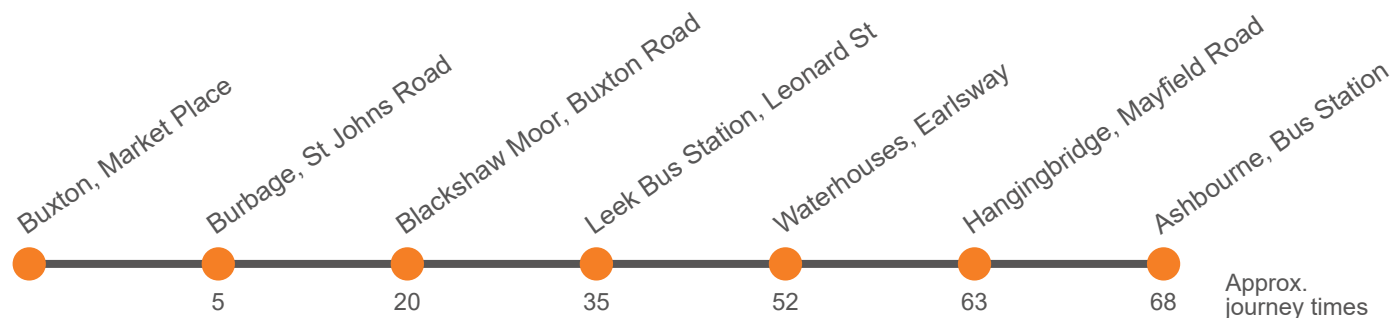

Monday to Friday

Codes	Sch	Hol
Buxton, Market Place, Northbound	...	...
Burbage, Church <i>arr</i>	...	...
Burbage, Church <i>dep</i>	...	...
Blackshaw Moor, Three Horseshoes Inn	...	...
Westwood College	...	...
Leek Bus Station Stand 4 <i>arr</i>	...	...
Leek Bus Station Stand 4 <i>dep</i>	0935	1235
Waterhouses, Breech Close	0949	1249
Waterhouses, Ye Old Crown Hotel	0952	1252
Cauldon Lowe, Hoftens Cross	...	...
Hangingbridge, Royal Oak	1003	1303
Ashbourne Bus Station, Stand 1	1008	1308

Hol Runs on Staffordshire Non-Schooldays Only
Sch Runs on Staffordshire Schooldays Only

Saturday

Buxton, Market Place, Northbound	...	1200	1500	1715
Burbage, Church	...	1205	1505	1720
Blackshaw Moor, Three Horseshoes Inn	...	1220	1520	1735
Leek Bus Station Stand 4 <i>arr</i>	...	1229	1529	1744
Leek Bus Station Stand 4 <i>dep</i>	0935	1235	1535	...
Waterhouses, Breech Close	0949	1249	1549	...
Waterhouses, Ye Old Crown Hotel	0952	1252	1552	...
Hangingbridge, Royal Oak	1003	1303	1603	...
Ashbourne Bus Station, Stand 1	1008	1308	1608	...