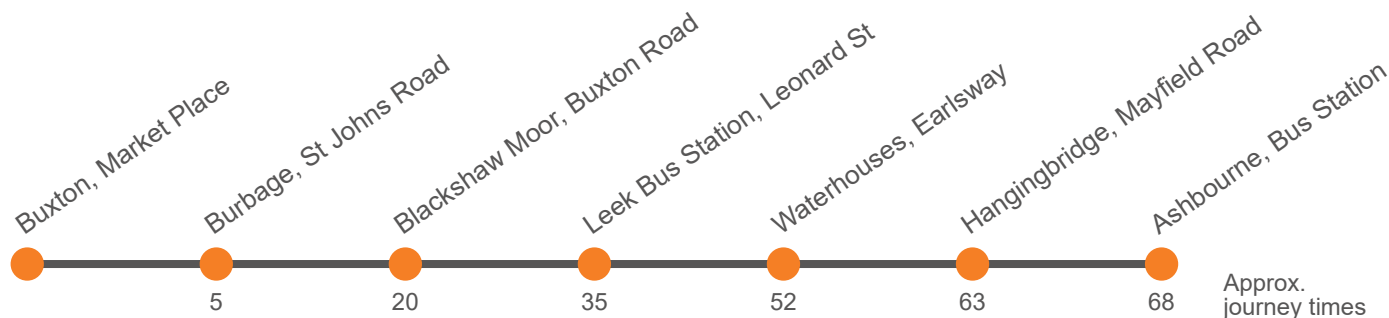

Hol Runs on Staffordshire Non-Schooldays Only

Sch Runs on Staffordshire Schooldays Only

Saturday

Ashbourne Bus Station, Stand 1	1010	1310	1610
Hangingbridge, Royal Oak	1015	1315	1615
Waterhouses, Ye Old Crown Hotel	1026	1326	1626
Waterhouses, Breech Close	1029	1329	1629
Leek Bus Station Stand 4 arr	1043	1343	1643
Leek Bus Station Stand 4 dep	1045	1345	1645
Blackshaw Moor, Three Horseshoes Inn	1054	1354	1654
Burbage, Church	1109	1409	1709
Buxton, Market Place, Stop D	1114	1414	1714

Monday to Friday

Codes	Sch	Hol
Buxton, Market Place, Stop A
Burbage, Church
Blackshaw Moor, Three Horseshoes Inn
Westwood College
Leek, County High School
Leek Bus Station Stand 4 <i>arr</i>
Leek Bus Station Stand 4 <i>dep</i>	0935	1235
Waterhouses, Breech Close	0949	1249
Waterhouses, Ye Old Crown Hotel	0952	1252
Cauldon Lowe, Hoftens Cross
Hangingbridge, Royal Oak	1003	1303
Ashbourne Bus Station, Stand 1	1008	1308

Hol Runs on Staffordshire Non-Schooldays Only
 Sch Runs on Staffordshire Schooldays Only

Saturday

Buxton, Market Place, Stop A	...	1200	1500	1715
Burbage, Church	...	1205	1505	1720
Blackshaw Moor, Three Horseshoes Inn	...	1220	1520	1735
Leek Bus Station Stand 4 <i>arr</i>	...	1229	1529	1744
Leek Bus Station Stand 4 <i>dep</i>	0935	1235	1535	...
Waterhouses, Breech Close	0949	1249	1549	...
Waterhouses, Ye Old Crown Hotel	0952	1252	1552	...
Hangingbridge, Royal Oak	1003	1303	1603	...
Ashbourne Bus Station, Stand 1	1008	1308	1608	...