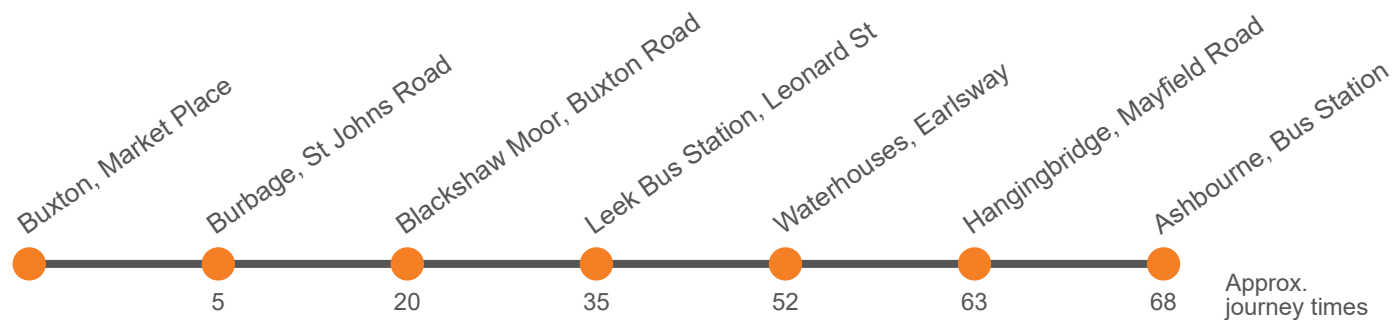

Hol Runs on Staffordshire Non-Schooldays Only

Sch Runs on Staffordshire Schooldays Only

Saturday

Ashbourne Bus Station, Stand 1	1010	1310	1610
Hangingbridge, Royal Oak	1015	1315	1615
Waterhouses, Ye Old Crown Hotel	1026	1326	1626
Waterhouses, Breech Close	1029	1329	1629
Leek Bus Station Stand 4 arr	1043	1343	1643
Leek Bus Station Stand 4 dep	1045	1345	1645
Blackshaw Moor, Three Horseshoes Inn	1054	1354	1654
Burbage, Church	1109	1409	1709
Buxton, Market Place, Stop D	1114	1414	1714

Monday to Friday

Codes	Sch	Hol
Buxton, Market Place, Stop A
Burbage, Church
Blackshaw Moor, Three Horseshoes Inn
Westwood College
Leek, County High School
Leek Bus Station Stand 4 <i>arr</i>
Leek Bus Station Stand 4 <i>dep</i>	0935	1235
Waterhouses, Breech Close	0949	1249
Waterhouses, Ye Old Crown Hotel	0952	1252
Cauldon Lowe, Hoftens Cross
Hangingbridge, Royal Oak	1003	1303
Ashbourne Bus Station, Stand 1	1008	1308

Hol Runs on Staffordshire Non-Schooldays Only
 Sch Runs on Staffordshire Schooldays Only

Saturday

Buxton, Market Place, Stop A	...	1200	1500	1715
Burbage, Church	...	1205	1505	1720
Blackshaw Moor, Three Horseshoes Inn	...	1220	1520	1735
Leek Bus Station Stand 4 <i>arr</i>	...	1229	1529	1744
Leek Bus Station Stand 4 <i>dep</i>	0935	1235	1535	...
Waterhouses, Breech Close	0949	1249	1549	...
Waterhouses, Ye Old Crown Hotel	0952	1252	1552	...
Hangingbridge, Royal Oak	1003	1303	1603	...
Ashbourne Bus Station, Stand 1	1008	1308	1608	...