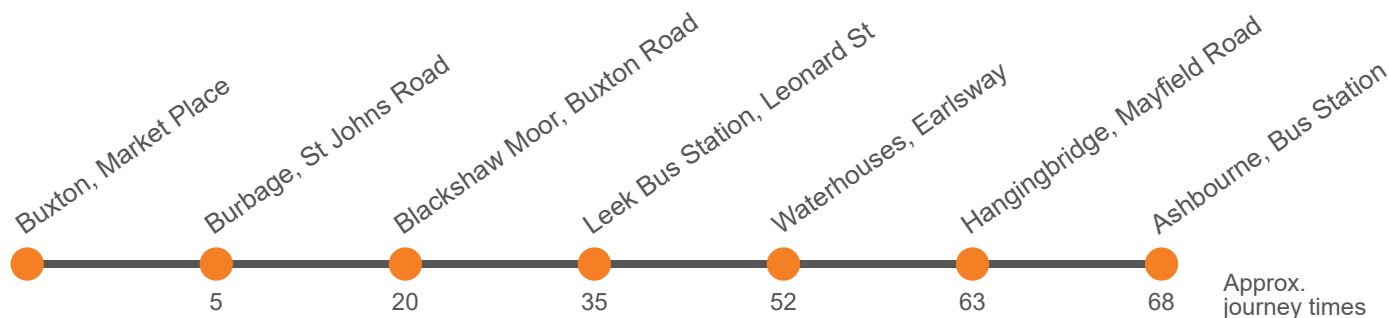

Hol Runs on Staffordshire Non-Schooldays Only
 Sch Runs on Staffordshire Schooldays Only

Saturday

Ashbourne Bus Station, Stand 1	1010	1310	1610
Hangingbridge, Royal Oak	1015	1315	1615
Waterhouses, Ye Old Crown Hotel	1026	1326	1626
Waterhouses, Breech Close	1029	1329	1629
Leek Bus Station Stand 4 <i>arr</i>	1043	1343	1643
Leek Bus Station Stand 4 <i>dep</i>	1045	1345	1645
Blackshaw Moor, Three Horseshoes Inn	1054	1354	1654
Burbage, Church	1109	1409	1709
Buxton, Market Place Southbound	1114	1414	1714

Monday to Friday

Codes				Sch	Hol	
Buxton, Market Place Northbound	...	1200	1500
Burbage, Church	...	1205	1505
Blackshaw Moor, Three Horseshoes Inn	...	1220	1520
Westwood College	...			1550
Leek, County High School	...			1600
Leek Bus Station Stand 4 arr	...	1229	1529	1605
Leek Bus Station Stand 4 dep	0935	1235	...	1610	1610	1745
Waterhouses, Breech Close	0949	1249	...			
Waterhouses, Ye Old Crown Hotel	0952	1252	...	1625	1625	1800
Cauldon Lowe, Hoftens Cross			...	1633	1633	...
Hangingbridge, Royal Oak	1003	1303	...	1644	1644	...
Ashbourne Bus Station, Stand 1	1008	1308	...	1649	1649	...

Hol Runs on Staffordshire Non-Schooldays Only

Sch Runs on Staffordshire Schooldays Only

Saturday

Buxton, Market Place Northbound	...	1200	1500	1715
Burbage, Church	...	1205	1505	1720
Blackshaw Moor, Three Horseshoes Inn	...	1220	1520	1735
Leek Bus Station Stand 4 arr	...	1229	1529	1744
Leek Bus Station Stand 4 dep	0935	1235	1535	...
Waterhouses, Breech Close	0949	1249	1549	...
Waterhouses, Ye Old Crown Hotel	0952	1252	1552	...
Hangingbridge, Royal Oak	1003	1303	1603	...
Ashbourne Bus Station, Stand 1	1008	1308	1608	...