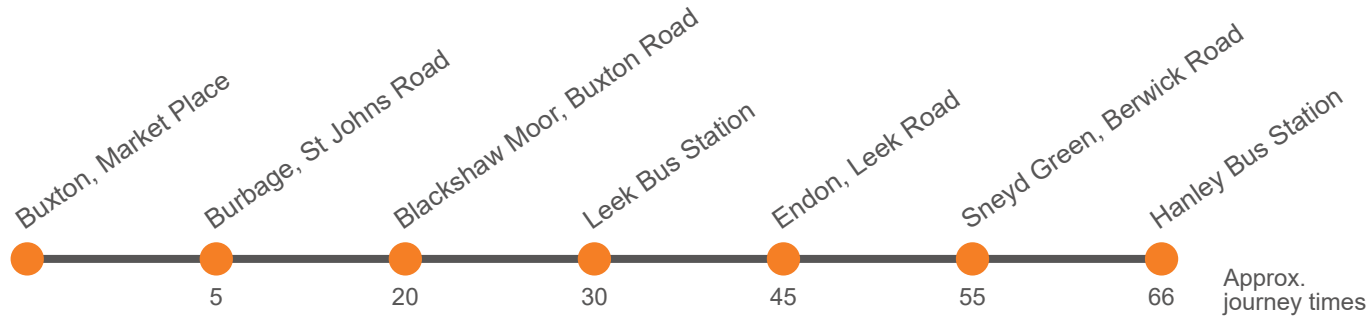

Sunday

Hanley Bus Station Stand C	1015	1245	1545	1815
Sneyd Green, Berwick Arms	1027	1257	1557	1827
Endon, High School, Leek Rd	1037	1307	1607	1837
Leek Bus Station	1050	1320	1620	1850
Blackshaw Moor, Three Horseshoes Inn	1059	1329	1629	...
Burbage, Church	1114	1344	1644	...
Buxton, Market Place, Southbound	1119	1349	1649	...

Sunday

Buxton, Market Place, Northbound	...	1135	1435	1705
Burbage, Church	...	1140	1440	1710
Blackshaw Moor, Three Horseshoes Inn	...	1155	1455	1725
Leek Bus Station	0935	1205	1505	1735
Endon, High School, Leek Road	0950	1220	1520	1750
Sneyd Green, Berwick Arms	1000	1230	1530	1800
Hanley Bus Station Stand C	1011	1241	1541	1811