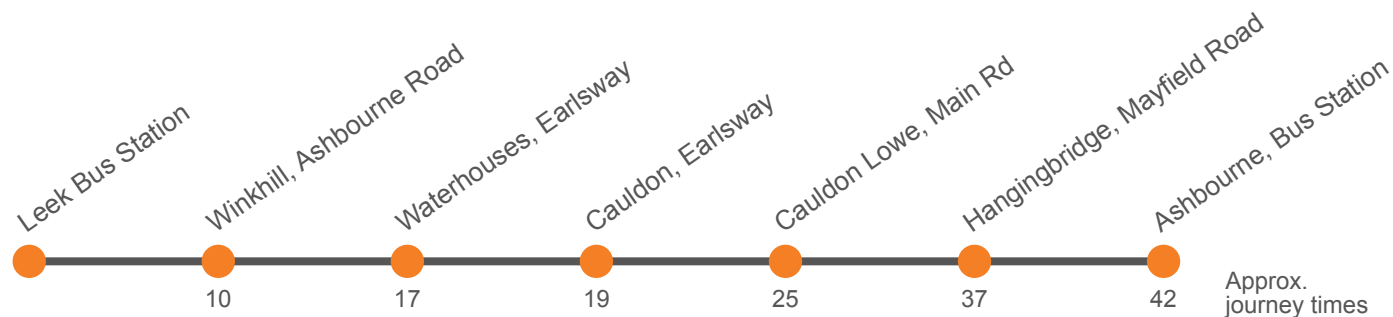

Monday to Friday

Codes	SH	Sch				
Ashbourne Bus Station, Stand 2	0753	0753	1020	1220	1420	1650
Hangingbridge, Royal Oak	0758	0758	1025	1225	1425	1655
Cauldon Lowe, Main Rd	0810	0810	1037	1237	1437	1707
Cow Lane, Earlsway	0816	0816	1043	1243	1443	1713
Waterhouses, Ye Old Crown Hotel	0818	0818	1045	1245	1445	1715
Waterhouses, Waterfall Lane			1048	1248	1448	
Winkhill, Pethillshead Lane	0822	0822	1052	1252	1452	1719
Leek, County High School		0835				
Leek Bus Station	0832	0840	1102	1302	1502	1729
Westwood, College	...	0850

SH School Holidays only.
Sch Schooldays Only

Saturday

Ashbourne Bus Station, Stand 2	1020	1220	1420	1650
Hangingbridge, Royal Oak	1025	1225	1425	1655
Cauldon Lowe, Main Rd	1037	1237	1437	1707
Cow Lane, Earlsway	1043	1243	1443	1713
Waterhouses, Ye Old Crown Hotel	1045	1245	1445	1715
Waterhouses, Waterfall Lane	1048	1248	1448	
Winkhill, Pethillshead Lane	1052	1252	1452	1719
Leek Bus Station	1102	1302	1502	1729

Monday to Friday

Codes				Sch	SH		
Leek Bus Station	0935	1135	1335	1535	1600	1730	
Westwood, College				1550			
Leek, County High School				1600			
Winkhill, Pethillshead Lane	0945	1145	1345	1610	1610	1740	
Waterhouses, Waterfall Lane	0949	1149	1349				
Waterhouses, Ye Old Crown Hotel	0952	1152	1352	1614	1614	1744	
Cow Lane, Earlsway	0954	1154	1354	1616	1616	1746	
Cauldon Lowe, Cross Inn Ph	1000	1200	1400	1622	1622	1752	
Hangingbridge, Royal Oak	1012	1212	1412	1634	1634	...	
Ashbourne, Bus Station, Stand 1	1017	1217	1417	1639	1639	...	

Sch Schooldays only.
SH School Holidays only.

Saturday

Leek Bus Station	0935	1135	1335	1600
Winkhill, Pethillshead Lane	0945	1145	1345	1610
Waterhouses, Waterfall Lane	0949	1149	1349	
Waterhouses, Ye Old Crown Hotel	0952	1152	1352	1614
Cow Lane, Earlsway	0954	1154	1354	1616
Cauldon Lowe, Cross Inn Ph	1000	1200	1400	1622
Hangingbridge, Royal Oak	1012	1212	1412	1634
Ashbourne, Bus Station, Stand 1	1017	1217	1417	1639