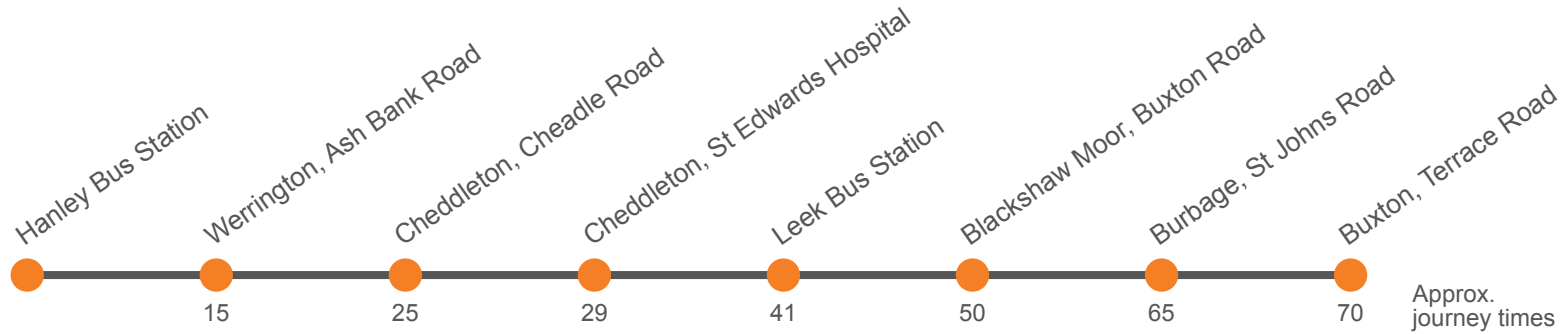

16

Hanley to Buxton via Leek

Effective from: 22/11/2021

D & G Coach & Bus

Saturday (continued)

Hanley Bus Station Stand C	1530	1630	1735	1830	1930
Werrington, Post Office	1544	1644	1749	1848	1948
Cheddleton, The Avenue	1554	1654	1759	1858	1958
Cheddleton, St Edwards Hospital					
Leek Bus Station	1608	1708	1813	1912	2012

Via: Altname2