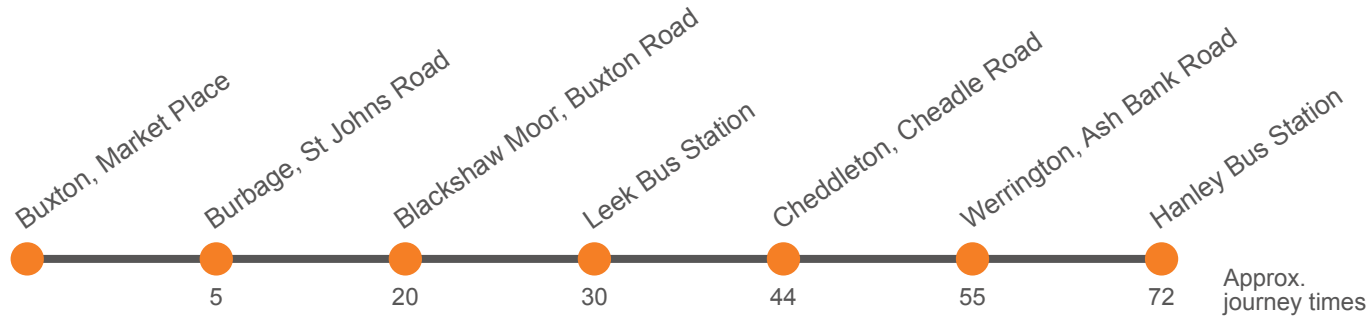

Monday to Friday

Buxton, Market Place, Stop A	...	...	...	...	...	...	...	0945	...	...	1115	...	...
Burbage, Church	...	...	...	...	...	...	...	0950	...	...	1120	...	...
Blackshaw Moor, Three Horseshoes Inn	...	...	...	...	...	...	...	1005	...	...	1135	...	...
Westwood, College	...	...	...	...	...	...	...	...	...	...	...	...	...
Leek Bus Station	0545	0655	0725	0750	0840	0910	0945	1015	1045	1115	1145	1215	1245
Cheddleton, The Avenue	0559	0709	0739	0804	0854	0924	0959	1029	1059	1129	1159	1229	1259
Werrington, Post Office	0610	0720	0750	0815	0905	0935	1010	1040	1110	1140	1210	1240	1310
Abbey Hulton, Hulton Road													
Hanley Bus Station Stand C	0626	0741	0813	0843	0926	0956	1026	1056	1126	1156	1226	1256	1326

Monday to Friday (continued)

Codes					Sch		Hol							
Buxton, Market Place, Stop A	...	...	1345	...	...	...	...	...	1620	...	...	...	...	...
Burbage, Church	...	...	1350	...	...	...	...	...	1625	...	...	...	...	...
Blackshaw Moor, Three Horseshoes Inn	...	...	1405	...	...	...	...	...	1640	...	...	...	...	...
Westwood, College	...	...	...	...	...	1600	...	...	...	...	...	...	...	...
Leek Bus Station	1315	1345	1415	1445	1545	1615	1615	1650	1730	1815	1915	2015		
Cheddleton, The Avenue	1329	1359	1429	1459	1559	1629	1629	1704	1744	1829	1927	2027		
Werrington, Post Office	1340	1410	1440	1510	1610	1640	1640	1715	1755	1840	1937	2037		
Abbey Hulton, Hulton Road										1847	1944	2044		
Hanley Bus Station Stand C	1356	1426	1456	1526	1626	1701	1701	1736	1816	1858	1954	2054		

Hol Runs on Staffordshire Non-Schooldays Only

Sch Runs on Staffordshire Schooldays Only