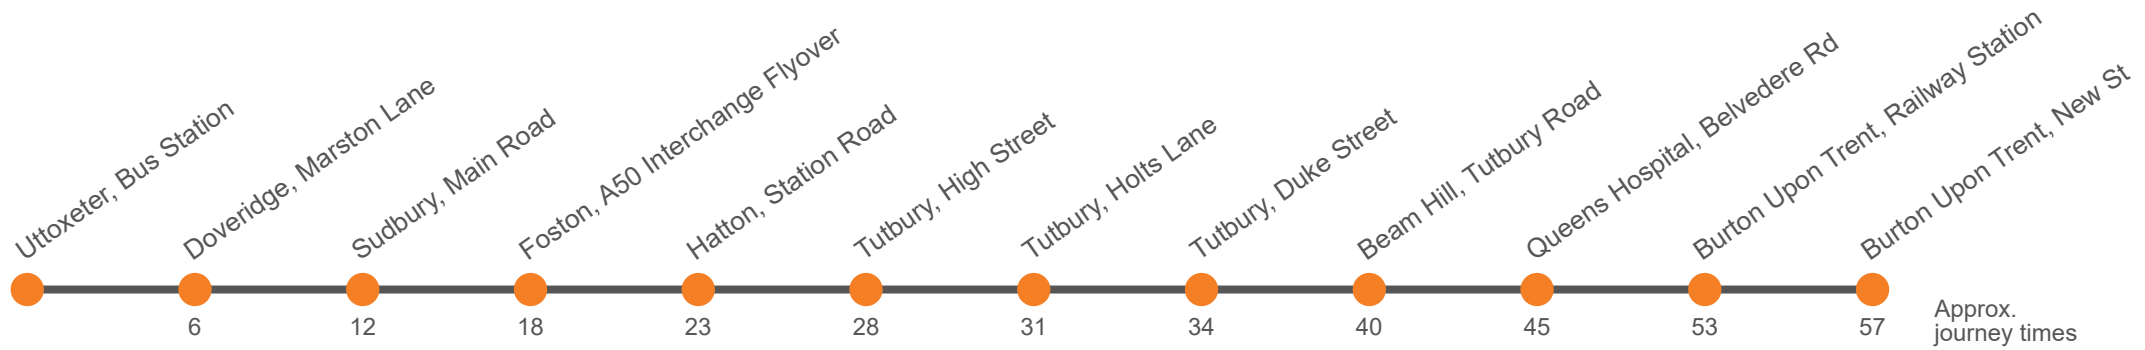

401

Uttoxeter to Burton via Tutbury

Effective from: 22/05/2023

Diamond Bus

Monday to Friday (continued)

Uttoxeter, Bus Station	1845	1925	2025	2145
Doveridge, Marston Lane	1851	1931	2031	2151
Sudbury, Vernon Arms	1857	1937	2037	2157
Foston, Dove Valley Park	1902	1942	2042	2202
Foston Interchange, on A50 Flyover Bridge	1904	1944	2044	2203
Hatton, The Salt Box	1908	1948	2048	2207
Tutbury, High Street	1913	1953	2053	2212
Tutbury, Holts Lane				
Tutbury, Duke Street				
Beam Hill, Tutbury Road	1916	1956	2056	2215
Burton, Queens Hospital	1921	2001	2101	2220
Burton, Railway Station	1929	2006	2106	2225
Burton, New Street, Stand 9	1932	2009	2109	2228

401

Uttoxeter to Burton via Tutbury

Effective from: 22/05/2023

Diamond Bus

Saturday

Uttoxeter, Bus Station	0835	35	1435	1615	1705	1805	1845	2025
Doveridge, Marston Lane	0841	41	1441	1621	1711	1811	1851	2031
Sudbury, Vernon Arms	0847	47	1447	1627	1717	1816	1856	2036
Foston Interchange, on A50 Flyover Bridge	0853	53	1453	1633	1723	1823	1903	2041
Hatton, The Salt Box	0858	58	1458	1638	1728	1827	1907	2045
Tutbury, High Street	0903	03	1503	1643	1733	1832	1912	2050
Tutbury, Holts Lane	0906	06	1506	1646	1736			
Tutbury, Duke Street	0909	09	1509	1649	1739			
Beam Hill, Tutbury Road	0915	15	1515	1655	1745	1837	1917	2055
Burton, Queens Hospital	0920	20	1520	1700	1750	1842	1922	2100
Burton, Railway Station	0928	28	1528	1708	1758	1850	1930	2105
Burton, New Street, Stand 9	0933	33	1533	1710	1803	1853	1933	2108