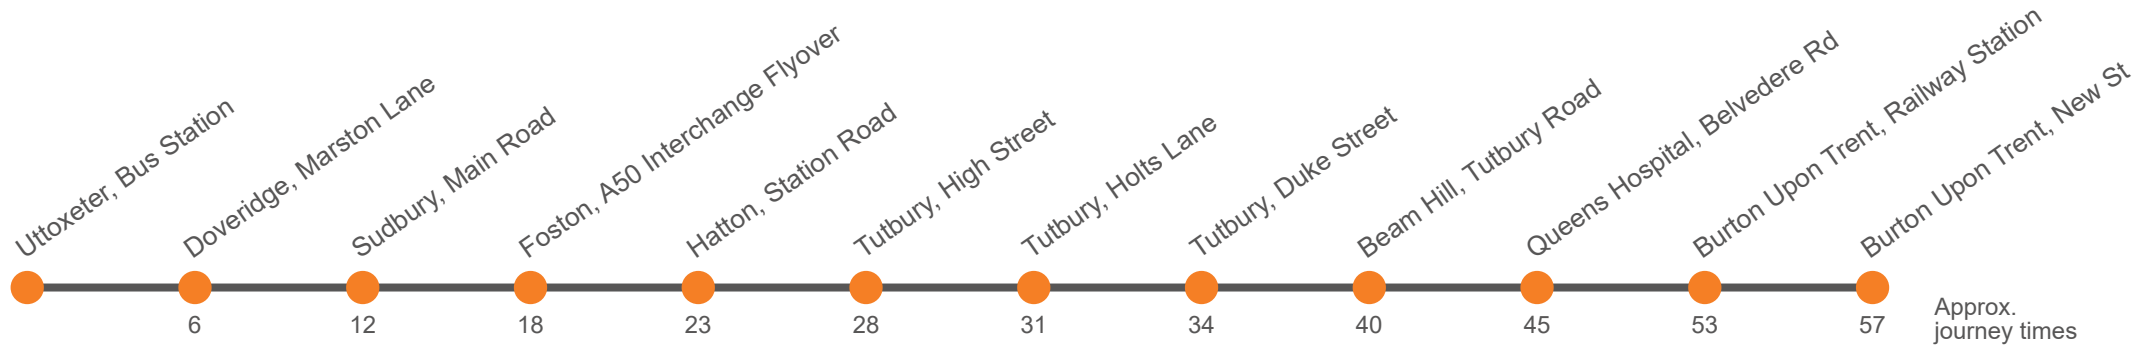

401

Uttoxeter to Burton via Tutbury

Effective from: 22/05/2023

Diamond Bus

Monday to Friday

Uttoxeter, Bus Station	0515	0625	...	0725	0835	0935		35		1435	1615	1705	1815
Doveridge, Marston Lane	0521	0631	...	0732	0841	0941		41		1441	1621	1711	1821
Sudbury, Vernon Arms	0527	0637	...	0739	0847	0947		47		1447	1627	1717	1827
Foston, Dove Valley Park	0532	0642	...	0744	0852							1722	1832
Foston Interchange, on A50 Flyover Bridge	0533	0643	...	0745	0853	0953		53		1453	1633	1724	1834
Hatton, The Salt Box	0537	0647	0717	0749	0858	0958	Then at these mins past the hour	58		1458	1638	1729	1838
Tutbury, High Street	0542	0652	0721	0754	0903	1003		03	until	1503	1643	1734	1843
Tutbury, Holts Lane	0545	0655	0724	0757	0906	1006		06		1506	1646	1737	
Tutbury, Duke Street	0548	0658	0726	0802	0909	1009		09		1509	1649	1740	
Beam Hill, Tutbury Road	0554	0704	0732	0810	0915	1015		15		1515	1655	1746	1848
Burton, Queens Hospital	0559	0709	0737	0815	0920	1020		20		1520	1700	1751	1853
Burton, Railway Station	0605	0715	0743	0825	0928	1028		28		1528	1708	1759	1901
Burton, New Street, Stand 9	0608	0718	0747	0830	0933	1033		33		1533	1713	1804	1904