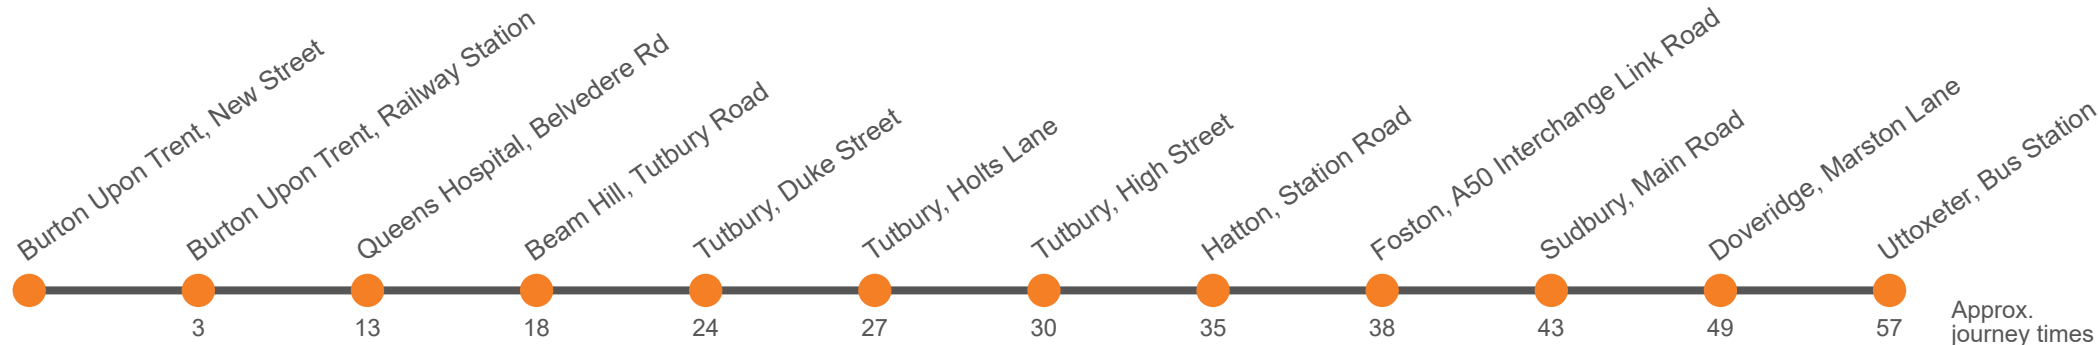

401

Burton to Uttoxeter via Tutbury

Effective from: 22/05/2023

Diamond Bus

Saturday

Burton, New Street, Stand 3	0800	0835	0940	1040	1140	1240	1340	1440	1555	1705	1745	1935
Burton, Railway Station	0803	0838	0943	1043	1143	1243	1343	1443	1558	1708	1748	1938
Burton, Queens Hospital	0815	0850	0953	1053	1153	1253	1353	1453	1608	1718	1758	1946
Beam Hill, Tutbury Rd	0820	0855	0958	1058	1158	1258	1358	1458	1613	1723	1803	1950
Tutbury, Duke Street	0826	0901	1004	1104	1204	1304	1404	1504	1619	1729	1809	
Tutbury, Holts Lane	0829	0904	1007	1107	1207	1307	1407	1507	1622	1732	1812	
Tutbury, High Street	0832	0907	1010	1110	1210	1310	1410	1510	1625	1735	1815	1955
Hatton, The Salt Box	0837	0912	1015	1115	1215	1315	1415	...	1630	1740	1820	2000
Foston, adj Watery Lane on A50 Interchange Link Road	0839	0914	1017	1117	1217	1317	1417	...	1632	1742	1822	2002
Sudbury, Vernon Arms	0845	0920	1023	1123	1223	1323	1423	...	1638	1748	1828	2008
Doveridge, Marston Lane	0851	0926	1029	1129	1229	1329	1429	...	1644	1754	1834	2014
Uttoxeter, Bus Station	0900	0935	1037	1137	1237	1337	1437	...	1655	1802	1842	2020