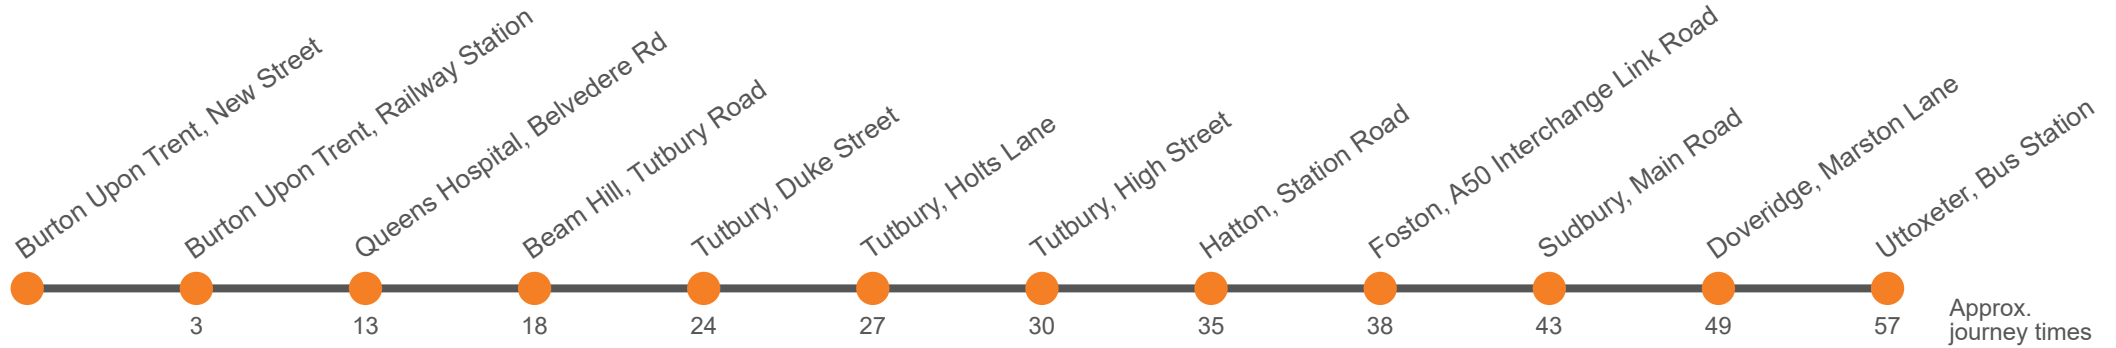

401

Burton to Uttoxeter via Tutbury

Effective from: 22/05/2023

Diamond Bus

Monday to Friday

Burton, New Street, Stand 3	0520	0610	0700	...	0835	0940	1040	1140	1240	1340	1440	1555
Burton, Railway Station	0523	0613	0703	...	0838	0943	1043	1143	1243	1343	1443	1558
Burton, Queens Hospital	0531	0621	0711	...	0850	0953	1053	1153	1253	1353	1453	1608
Beam Hill, Tutbury Rd	0535	0625	0715	...	0855	0958	1058	1158	1258	1358	1458	1613
Tutbury, Duke Street	0539	0631		0826	0901	1004	1104	1204	1304	1404	1504	1619
Tutbury, Holts Lane	0540	0634		0829	0904	1007	1107	1207	1307	1407	1507	1622
Tutbury, High Street	0542	0637	0722	0832	0907	1010	1110	1210	1310	1410	1510	1625
Hatton, The Salt Box	0546	0641	0726	0837	0912	1015	1115	1215	1315	1415	...	1630
Foston, Dove Valley Park	0550	0645	0730	0841							...	
Foston, adj Watery Lane on A50 Interchange Link Road	0551	0646	...	0842	0914	1017	1117	1217	1317	1417	...	1632
Sudbury, Vernon Arms	0557	0652	...	0848	0920	1023	1123	1223	1323	1423	...	1638
Doveridge, Marston Lane	0603	0658	...	0854	0926	1029	1129	1229	1329	1429	...	1644
Uttoxeter, Bus Station	0608	0703	...	0902	0935	1037	1137	1237	1337	1437	...	1655