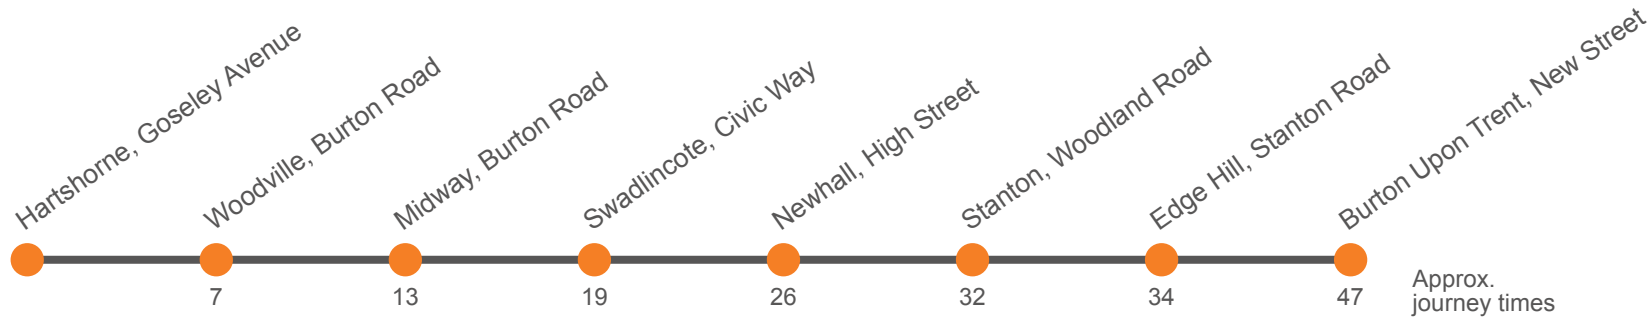

4

Woodville/Midway to Burton via Swadlincote

Effective from: 31/08/2021

Diamond Bus

Monday to Friday

Goseley Estate, Goseley Avenue	0720	1546	...
Woodville, Toll Gate	0726	Then	1554	...
Midway, Masons Arms	0733	at	1559	...
Swadlincote, Bus Station, Stop 1	0740	0840	0930	these	30	1430	1605	1700
Newhall, Village Hall	0747	0846	0936	mins	36	1436	1611	1706
Stanton, Urban Chef	0753	0852	0942	past	42	1442	1617	1712
Edge Hill, Stanton Road	0755	0854	0944	the	44	1444	1619	1714
Burton, New Street, Stand 3	0810	0905	0950	hour	50	1450	1630	1720

4

Burton to Woodville/Midway via Swadlincote

Effective from: 31/08/2021

Diamond Bus

Monday to Friday

Burton, New Street, Stand 9	0810	0910		10		1410	1510	1635	1655
Edge Hill, Stanton Road	0819	0915	Then	15		1415	1518	1640	1703
Stanton, Urban Chef	0821	0917	at	17		1417	1520	1642	1705
Newhall, Village Hall	0826	0922	these	22		1422	1526	1647	1711
Swadlincote, Bus Station, Stop 5 <i>arr</i>	0837	0928	mins	28	until	1428	1535	1653	1720
Swadlincote, Bus Station, Stop 5 <i>dep</i>	past	1535	...	1725
Woodville, Toll Gate	the	1540	...	1730
Goseley Estate, Goseley Avenue	hour	1546	...	1736
Midway, Ladyfields	1559	...	1744