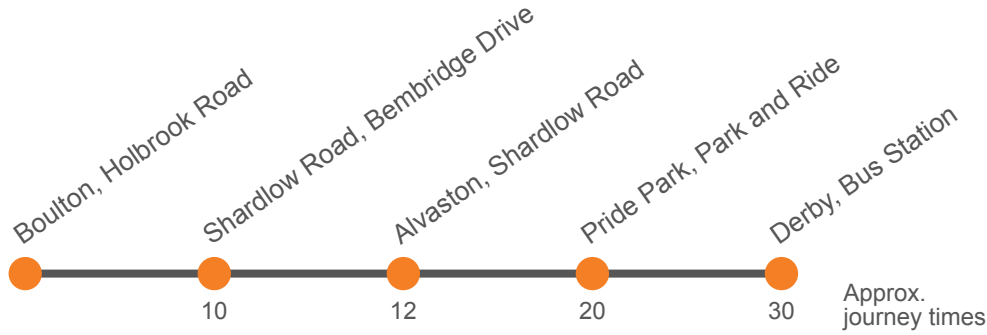

Saturday (continued)

Derby Bus Station, Bay 15	1745
Pride Park, Park-and-Ride	1751
Alvaston, Blue Peter	
Boulton, Bembridge Drv/The Needles	1801
Boulton, Holbrook Rd/The Cornishman	1804

F1

Alvaston - Derby

Effective from: 02/01/2022

Arriva Derby

Monday to Friday

Boulton, Holbrook Rd/The Cornishman	0637	0717	0757	0837	0907	0937	Then at these mins past the hour	07 37	until	1437	1507	1537	1617
Boulton, Holbrook Rd/The Cornishman	0644	0724	0804	0844	0914	0944		14 44		1444	1514	1544	1624
Shardlow Road, Bembridge Drive	0647	0727	0807	0847	0917	0947		17 47		1447	1517	1547	1627
Alvaston, Blue Peter	0649	0729	0809	0849	0919	0949		19 49		1449	1519	1549	1629
Pride Park, Park-and-Ride	0657	0737	0817	0857	0927	0957		27 57		1457	1527	1557	1637
Derby Bus Station, Bay 15	0707	0747	0827	0907	0937	1007		37 07		1507	1537	1607	1647

F1

Alvaston - Derby

Effective from: 02/01/2022

Arriva Derby

Monday to Friday (continued)

Boulton, Holbrook Rd/The Cornishman	1657	1737	1817
Boulton, Holbrook Rd/The Cornishman	1704	1744	1824
Shardlow Road, Bembridge Drive	1707	1747	1827
Alvaston, Blue Peter	1709	1749	1829
Pride Park, Park-and-Ride	1717
Derby Bus Station, Bay 15	1727