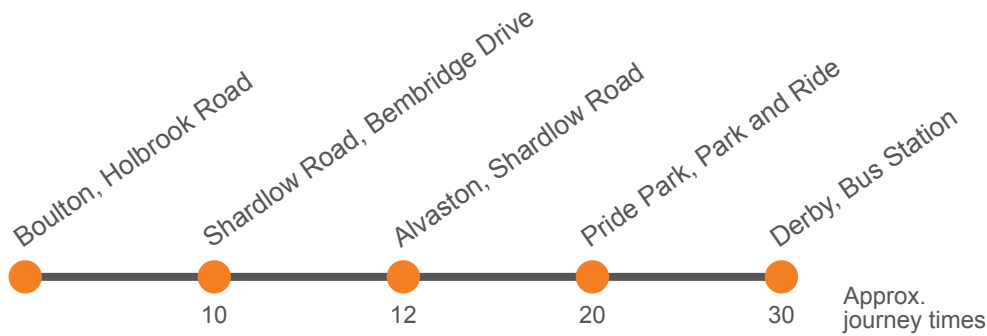

Effective from: 02/01/2022

Arriva Derby

Monday to Friday

Boulton, Holbrook Rd/The Cornishman	0637	0717	0757	0837	0907	0937	Then at these mins past the hour	07 37	until	1437	1507	1537	1617
Boulton, Holbrook Rd/The Cornishman	0644	0724	0804	0844	0914	0944		14 44		1444	1514	1544	1624
Shardlow Road, Bembridge Drive	0647	0727	0807	0847	0917	0947		17 47		1447	1517	1547	1627
Alvaston, Blue Peter	0649	0729	0809	0849	0919	0949		19 49		1449	1519	1549	1629
Pride Park, Park-and-Ride	0657	0737	0817	0857	0927	0957		27 57		1457	1527	1557	1637
Derby Bus Station, Bay 15	0707	0747	0827	0907	0937	1007		37 07		1507	1537	1607	1647

F1

Alvaston - Derby

Effective from: 02/01/2022

Arriva Derby

Monday to Friday (continued)

Boulton, Holbrook Rd/The Cornishman	1657	1737	1817
Boulton, Holbrook Rd/The Cornishman	1704	1744	1824
Shardlow Road, Bembridge Drive	1707	1747	1827
Alvaston, Blue Peter	1709	1749	1829
Pride Park, Park-and-Ride	1717
Derby Bus Station, Bay 15	1727

F1

Alvaston - Derby

Effective from: 02/01/2022

Arriva Derby

Saturday

Boulton, Holbrook Rd/The Cornishman	0707	0807	0837	Then at these mins past the hour	07 37	until	1607	1637	1707	1737	1807
Boulton, Holbrook Rd/The Cornishman	0714	0814	0844		14 44		1614	1644	1714	1744	1814
Shardlow Road, Bembridge Drive	0717	0817	0847		17 47		1617	1647	1717	1747	1817
Alvaston, Blue Peter	0719	0819	0849		19 49		1619	1649	1719	1749	1819
Pride Park, Park-and-Ride	0727	0827	0857		27 57		1627	1657	1727
Derby Bus Station, Bay 15	0737	0837	0907	37 07	1637	1707	1737		