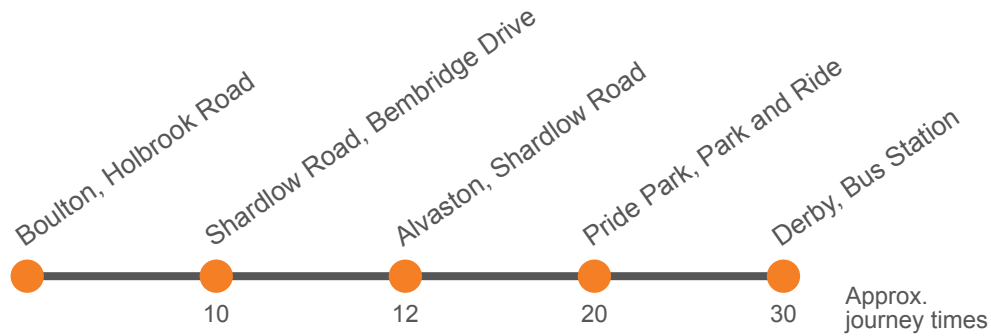

Effective from: 02/01/2022

Arriva Derby

Monday to Friday

Boulton, Holbrook Rd/The Cornishman	0637	0717	0757	0837	0907	0937	Then at these mins past the hour	07 37	until	1437	1507	1537	1617
Boulton, Holbrook Rd/The Cornishman	0644	0724	0804	0844	0914	0944		14 44		1444	1514	1544	1624
Shardlow Road, Bembridge Drive	0647	0727	0807	0847	0917	0947		17 47		1447	1517	1547	1627
Alvaston, Blue Peter	0649	0729	0809	0849	0919	0949		19 49		1449	1519	1549	1629
Pride Park, Park-and-Ride	0657	0737	0817	0857	0927	0957		27 57		1457	1527	1557	1637
Derby Bus Station, Bay 15	0707	0747	0827	0907	0937	1007		37 07		1507	1537	1607	1647

F1

Alvaston - Derby

Effective from: 02/01/2022

Arriva Derby

Monday to Friday (continued)

Boulton, Holbrook Rd/The Cornishman	1657	1737	1817
Boulton, Holbrook Rd/The Cornishman	1704	1744	1824
Shardlow Road, Bembridge Drive	1707	1747	1827
Alvaston, Blue Peter	1709	1749	1829
Pride Park, Park-and-Ride	1717
Derby Bus Station, Bay 15	1727

F1

Alvaston - Derby

Effective from: 02/01/2022

Arriva Derby

Saturday

Boulton, Holbrook Rd/The Cornishman	0707	0807	0837	Then at these mins past the hour	07 37	until	1607	1637	1707	1737	1807
Boulton, Holbrook Rd/The Cornishman	0714	0814	0844		14 44		1614	1644	1714	1744	1814
Shardlow Road, Bembridge Drive	0717	0817	0847		17 47		1617	1647	1717	1747	1817
Alvaston, Blue Peter	0719	0819	0849		19 49		1619	1649	1719	1749	1819
Pride Park, Park-and-Ride	0727	0827	0857		27 57		1627	1657	1727
Derby Bus Station, Bay 15	0737	0837	0907	37 07	1637	1707	1737		